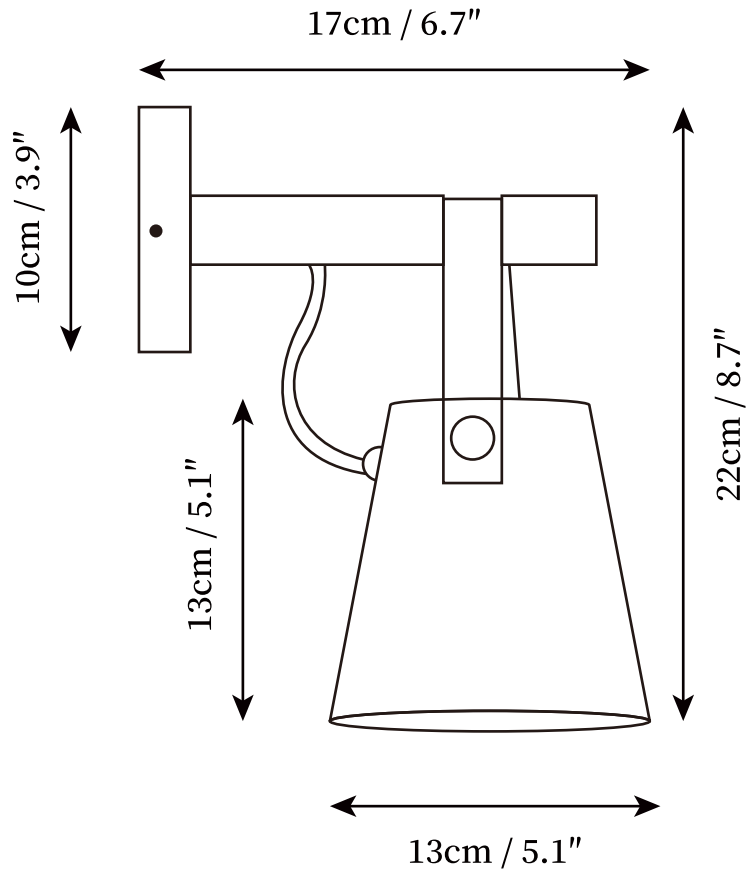

SPECIFICATION SHEET

SPECIFICATION DETAILS

*For custom options, consult factory for details

Fixture Dimensions	D 5.1" x H 8.7"
Light source	E26 or E27. (bulb not included)
Wattage	MAX 40W incandescent bulb or LED equivalent.
Voltage	AC 110-240V
Mounting	Hardwired.
Dimming	Compatible with dimmable bulbs (bulb not included)
Control method	Compatible with common wall switches (not included)
Finishes	Black, White, Wood color, Brown.
Shade Details	Black, White.
Material	Metal, Wood, Leather.