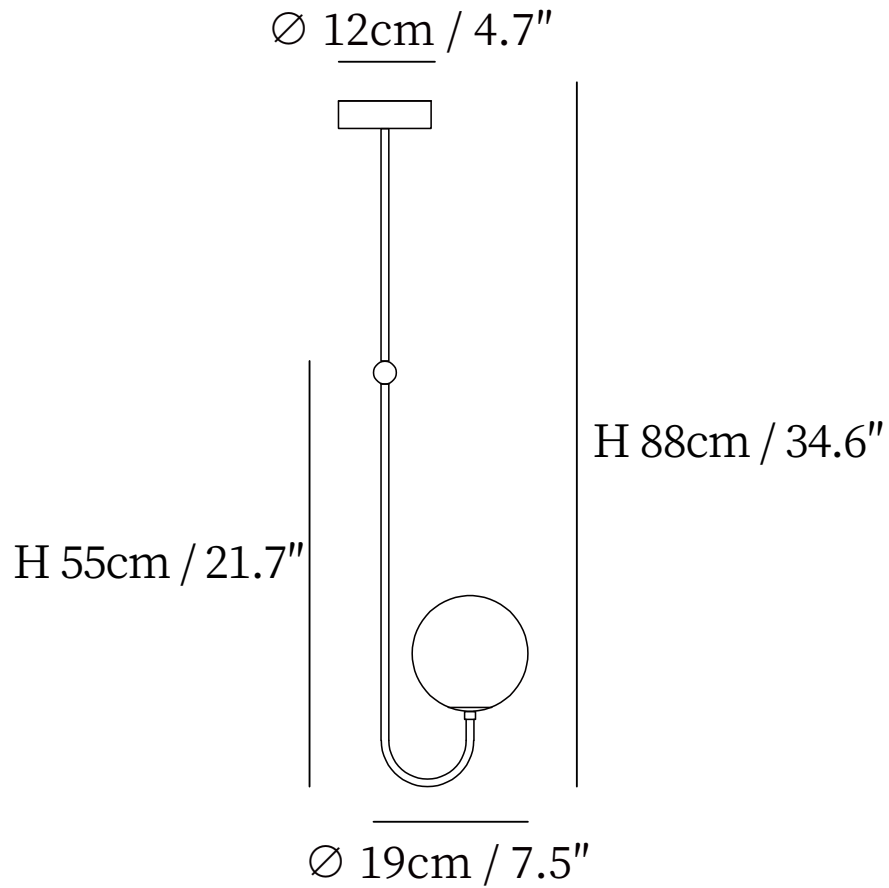

SPECIFICATION SHEET

SPECIFICATION DETAILS

*For custom options, consult factory for details

Fixture Dimensions	D 7.5" x H 34.6" (1heads)
Light source	E26 or E27 (bulb not included)
Wattage	MAX 40W incandescent bulb or LED equivalent.
Voltage	AC 110-240V
Mounting	Hardwired.
Dimming	Compatible with dimmable bulbs (bulb not included)
Control method	Compatible with common wall switches(not included)
Finishes	Polished Brass, Chrome
Glass Options	Opal
Material	Brass, Glass
Rod Length	Suspension rod is 19.7", Can be extended upon request.

SPECIFICATION SHEET

SPECIFICATION DETAILS

*For custom options, consult factory for details

Fixture Dimensions	D 15" x H 34.6" (2heads)
Light source	E26 or E27 (bulb not included)
Wattage	MAX 40W incandescent bulb or LED equivalent.
Voltage	AC 110-240V
Mounting	Hardwired.
Dimming	Compatible with dimmable bulbs (bulb not included)
Control method	Compatible with common wall switches(not included)
Finishes	Polished Brass, Chrome
Glass Options	Opal
Material	Brass, Glass
Rod Length	Suspension rod is 19.7", Can be extended upon request.

SPECIFICATION SHEET

SPECIFICATION DETAILS

*For custom options, consult factory for details

Fixture Dimensions	D 15" x H 34.6" (3heads)
Light source	E26 or E27 (bulb not included)
Wattage	MAX 40W incandescent bulb or LED equivalent.
Voltage	AC 110-240V
Mounting	Hardwired.
Dimming	Compatible with dimmable bulbs (bulb not included)
Control method	Compatible with common wall switches(not included)
Finishes	Polished Brass, Chrome
Glass Options	Opal
Material	Brass, Glass
Rod Length	Suspension rod is 19.7", Can be extended upon request.