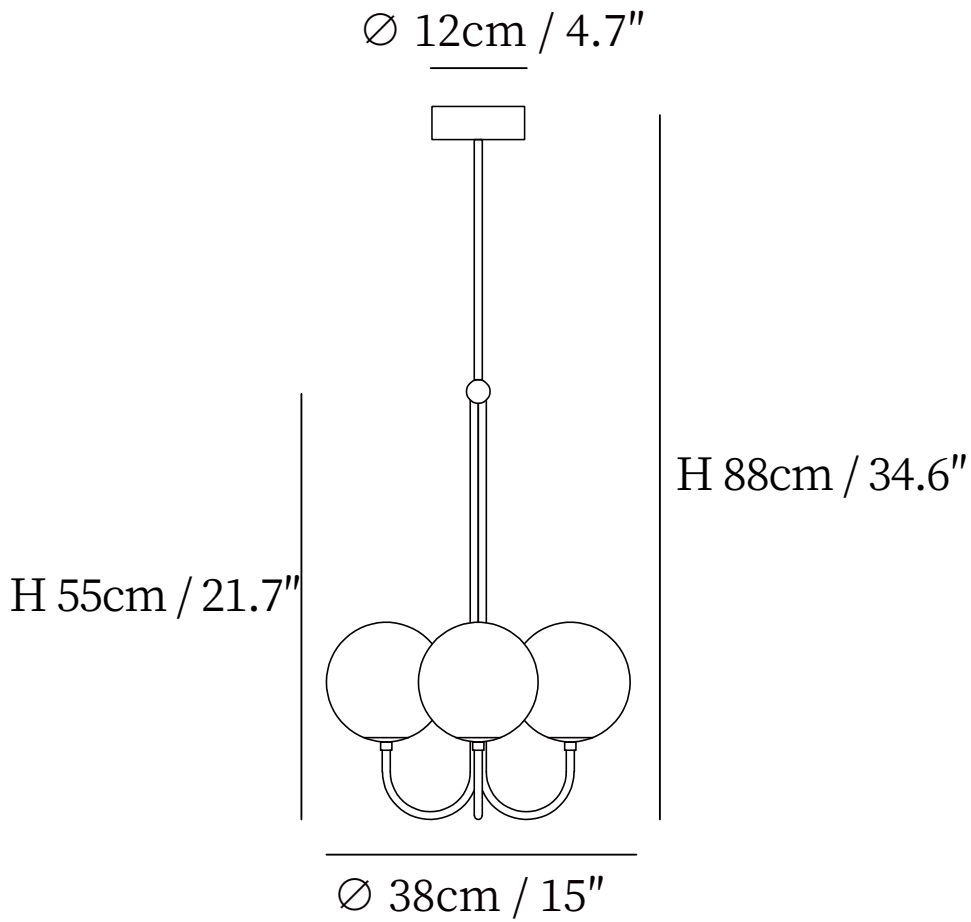

SPECIFICATION SHEET

SPECIFICATION DETAILS

*For custom options, consult factory for details

Fixture Dimensions	D 7.5" x H 34.6" (1heads)
Light source	E26 or E27 (bulb not included)
Wattage	MAX 40W incandescent bulb or LED equivalent.
Voltage	AC 110-240V
Mounting	Hardwired.
Dimming	Compatible with dimmable bulbs (bulb not included)
Control method	Compatible with common wall switches(not included)
Finishes	Polished Brass, Chrome
Glass Options	Opal
Material	Brass, Glass
Rod Length	Suspension rod is 19.7", Can be extended upon request.

SPECIFICATION SHEET

SPECIFICATION DETAILS

*For custom options, consult factory for details

Fixture Dimensions	D 15" x H 34.6" (2heads)
Light source	E26 or E27 (bulb not included)
Wattage	MAX 40W incandescent bulb or LED equivalent.
Voltage	AC 110-240V
Mounting	Hardwired.
Dimming	Compatible with dimmable bulbs (bulb not included)
Control method	Compatible with common wall switches(not included)
Finishes	Polished Brass, Chrome
Glass Options	Opal
Material	Brass, Glass
Rod Length	Suspension rod is 19.7", Can be extended upon request.

SPECIFICATION SHEET

SPECIFICATION DETAILS

*For custom options, consult factory for details

Fixture Dimensions	D 15" x H 34.6" (3heads)
Light source	E26 or E27 (bulb not included)
Wattage	MAX 40W incandescent bulb or LED equivalent.
Voltage	AC 110-240V
Mounting	Hardwired.
Dimming	Compatible with dimmable bulbs (bulb not included)
Control method	Compatible with common wall switches(not included)
Finishes	Polished Brass, Chrome
Glass Options	Opal
Material	Brass, Glass
Rod Length	Suspension rod is 19.7", Can be extended upon request.