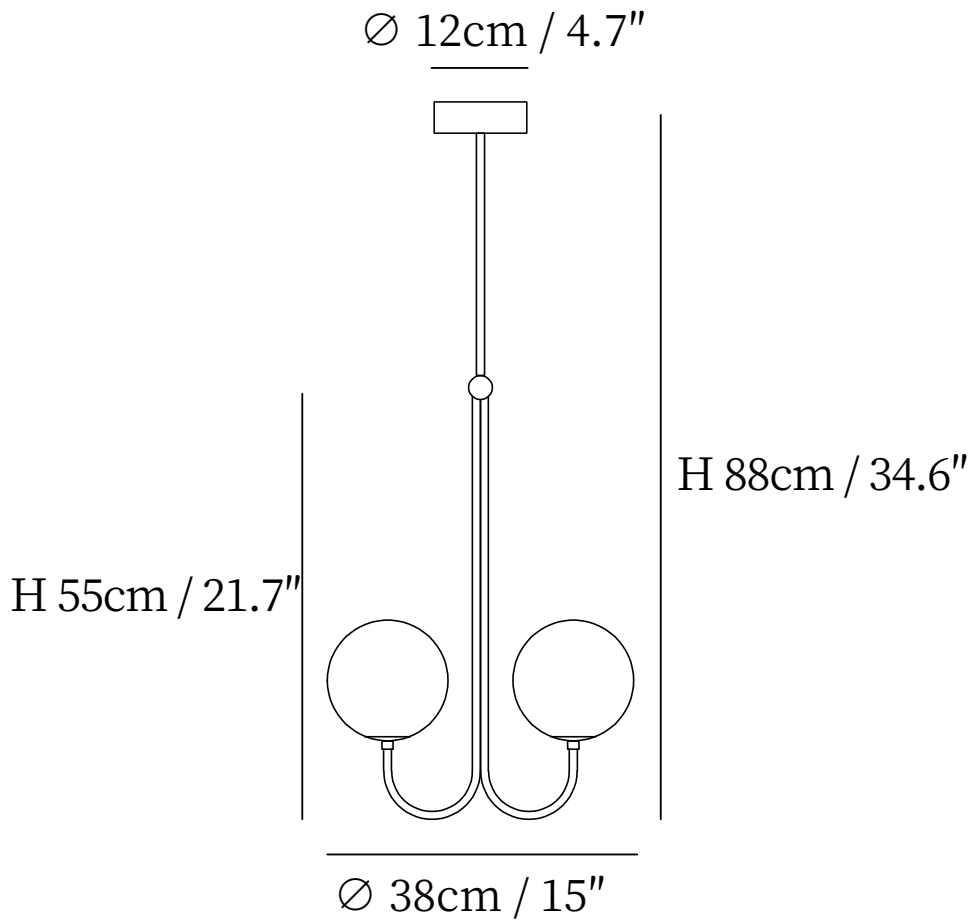

SPECIFICATION SHEET

SPECIFICATION DETAILS

*For custom options, consult factory for details

Fixture Dimensions	D 7.5" x H 34.6" (1heads)
Light source	E26 or E27 (bulb not included)
Wattage	MAX 40W incandescent bulb or LED equivalent.
Voltage	AC 110-240V
Mounting	Hardwired.
Dimming	Compatible with dimmable bulbs (bulb not included)
Control method	Compatible with common wall switches(not included)
Finishes	Polished Brass, Chrome
Glass Options	Opal
Material	Brass, Glass
Rod Length	Suspension rod is 19.7", Can be extended upon request.

SPECIFICATION SHEET

SPECIFICATION DETAILS

*For custom options, consult factory for details

Fixture Dimensions	D 15" x H 34.6" (2heads)
Light source	E26 or E27 (bulb not included)
Wattage	MAX 40W incandescent bulb or LED equivalent.
Voltage	AC 110-240V
Mounting	Hardwired.
Dimming	Compatible with dimmable bulbs (bulb not included)
Control method	Compatible with common wall switches(not included)
Finishes	Polished Brass, Chrome
Glass Options	Opal
Material	Brass, Glass
Rod Length	Suspension rod is 19.7", Can be extended upon request.

SPECIFICATION SHEET

SPECIFICATION DETAILS

*For custom options, consult factory for details

Fixture Dimensions	D 15" x H 34.6" (3heads)
Light source	E26 or E27 (bulb not included)
Wattage	MAX 40W incandescent bulb or LED equivalent.
Voltage	AC 110-240V
Mounting	Hardwired.
Dimming	Compatible with dimmable bulbs (bulb not included)
Control method	Compatible with common wall switches(not included)
Finishes	Polished Brass, Chrome
Glass Options	Opal
Material	Brass, Glass
Rod Length	Suspension rod is 19.7", Can be extended upon request.