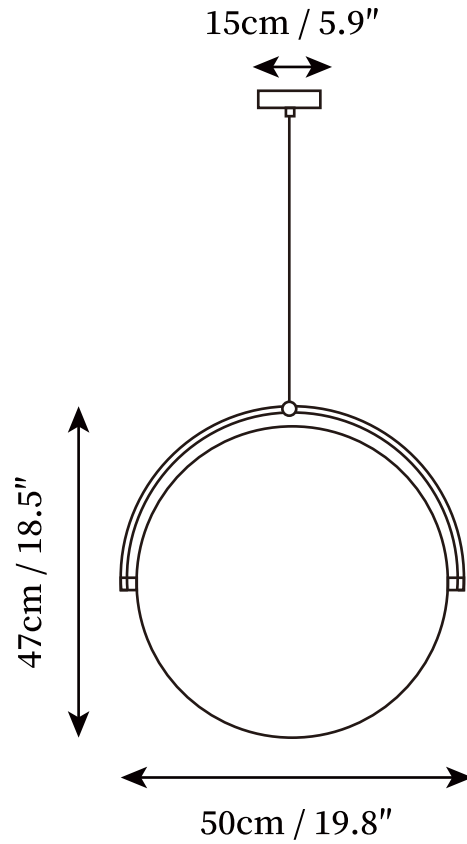

SPECIFICATION SHEET

SPECIFICATION DETAILS

*For custom options, consult factory for details

Fixture Dimensions	D 13.8" x H 13"
Light source	Integrated LED
Wattage	~ 5W
Voltage	AC 110-240V
Dimming	Not supported
CRI(Ra)	90+ CRI
Mounting	Hardwired.
LED Rated Life	30000 hours
Color Temperature	Warm Light (3000K), Neutral Light (4000K), Cool Light (6000K)
Control method	Compatible with common wall switches(not included)
Finishes	Black
Shadow Details	Black
Material	Metal, Cloth
Wire Length	The standard length of the cord is 59" (150 cm), the length is adjustable.

SPECIFICATION SHEET

SPECIFICATION DETAILS

*For custom options, consult factory for details

Fixture Dimensions	D 19.8" x H 18.5"
Light source	Integrated LED
Wattage	~ 5W
Voltage	AC 110-240V
Dimming	Not supported
CRI(Ra)	90+ CRI
Mounting	Hardwired.
LED Rated Life	30000 hours
Color Temperature	Warm Light (3000K), Neutral Light (4000K), Cool Light (6000K)
Control method	Compatible with common wall switches(not included)
Finishes	Black
Shadow Details	Black
Material	Metal, Cloth
Wire Length	The standard length of the cord is 59" (150 cm), the length is adjustable.