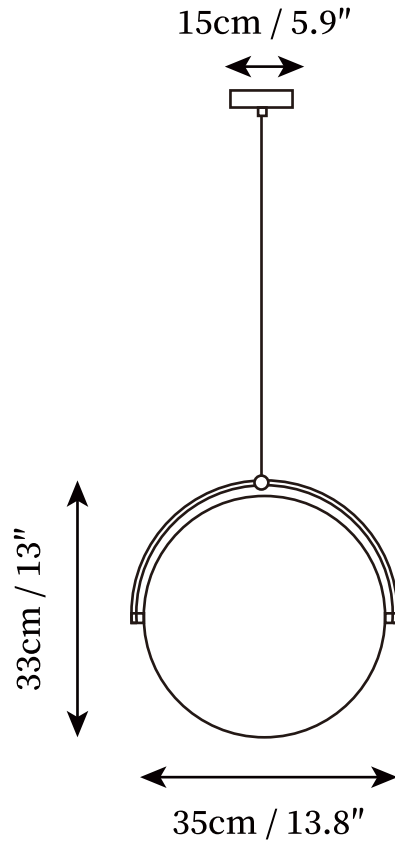

SPECIFICATION SHEET

SPECIFICATION DETAILS

*For custom options, consult factory for details

Fixture Dimensions	D 13.8" x H 13"
Light source	Integrated LED
Wattage	~ 5W
Voltage	AC 110-240V
Dimming	Not supported
CRI(Ra)	90+ CRI
Mounting	Hardwired.
LED Rated Life	30000 hours
Color Temperature	Warm Light (3000K), Neutral Light (4000K), Cool Light (6000K)
Control method	Compatible with common wall switches(not included)
Finishes	Black
Shadow Details	Black
Material	Metal, Cloth
Wire Length	The standard length of the cord is 59" (150 cm), the length is adjustable.

SPECIFICATION SHEET

SPECIFICATION DETAILS

*For custom options, consult factory for details

Fixture Dimensions	D 19.8" x H 18.5"
Light source	Integrated LED
Wattage	~ 5W
Voltage	AC 110-240V
Dimming	Not supported
CRI(Ra)	90+ CRI
Mounting	Hardwired.
LED Rated Life	30000 hours
Color Temperature	Warm Light (3000K), Neutral Light (4000K), Cool Light (6000K)
Control method	Compatible with common wall switches(not included)
Finishes	Black
Shadow Details	Black
Material	Metal, Cloth
Wire Length	The standard length of the cord is 59" (150 cm), the length is adjustable.