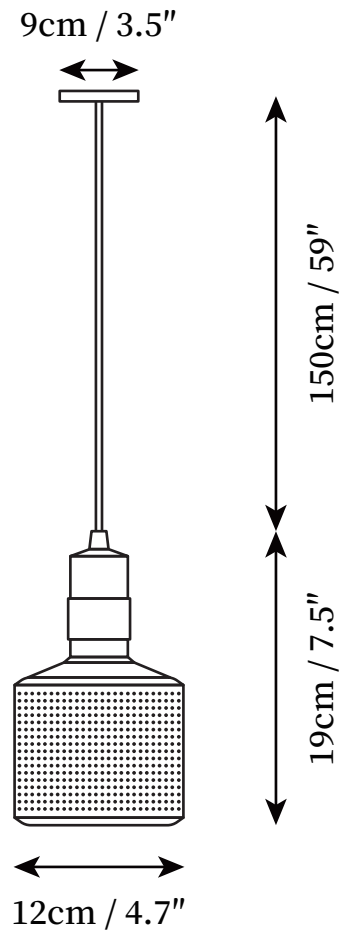

## SPECIFICATION DETAILS

\*For custom options, consult factory for details

<b>Fixture Dimensions</b>	D 4.7" x H 7.5"
<b>Light source</b>	E14
<b>Wattage</b>	15W
<b>Voltage</b>	AC 110-240V
<b>Color Temperature</b>	Based on the purchase of light bulbs
<b>CRI(Ra)</b>	80CRI
<b>Mounting</b>	Ceiling
<b>Driver Required</b>	NO
<b>Optional Color Temps</b>	Buy bulbs as needed
<b>LED Rated Life</b>	Based on bulb life (we do not supply bulbs)
<b>Dimming</b>	Dimming is not supported
<b>Finishes</b>	White, Black, Copper plated
<b>Shade Details</b>	White, Black, Copper plated
<b>Material</b>	Metal, Aluminum alloy
<b>Wire Length</b>	59"
<b>Wire Type</b>	Black Coaxial Wire