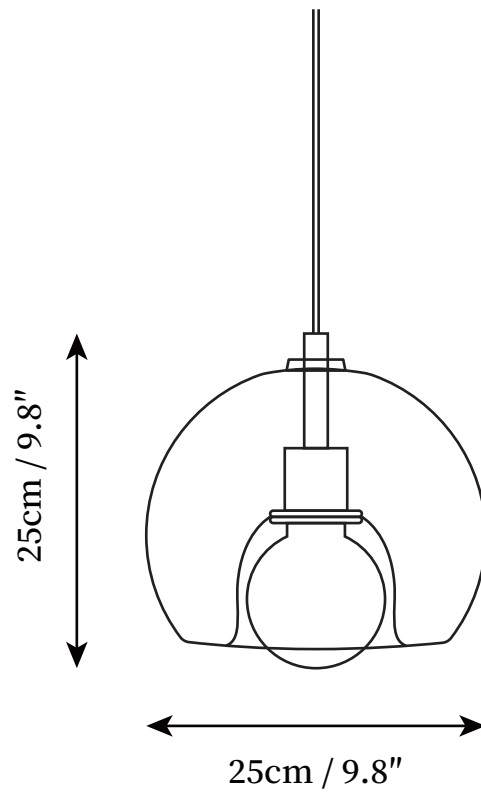

SPECIFICATION SHEET

SPECIFICATION DETAILS

*For custom options, consult factory for details

Fixture Dimensions	D 9.8"x H 9.8"
Light source	E27
Wattage	40W
Voltage	AC 110-240V
Color Temperature	Based on the purchase of light bulbs
CRI(Ra)	80CRI
Mounting	Ceiling
Driver Required	NO
Optional Color Temps	Buy bulbs as needed
LED Rated Life	Based on bulb life (we do not supply bulbs)
Dimming	Dimming is not supported
Finishes	Clear, Smoke, Cognac color
Glass Details	Clear, Smoke, Cognac color
Material	Metal, Glass
Wire Length	59"
Wire Type	Black Coaxial Wire
