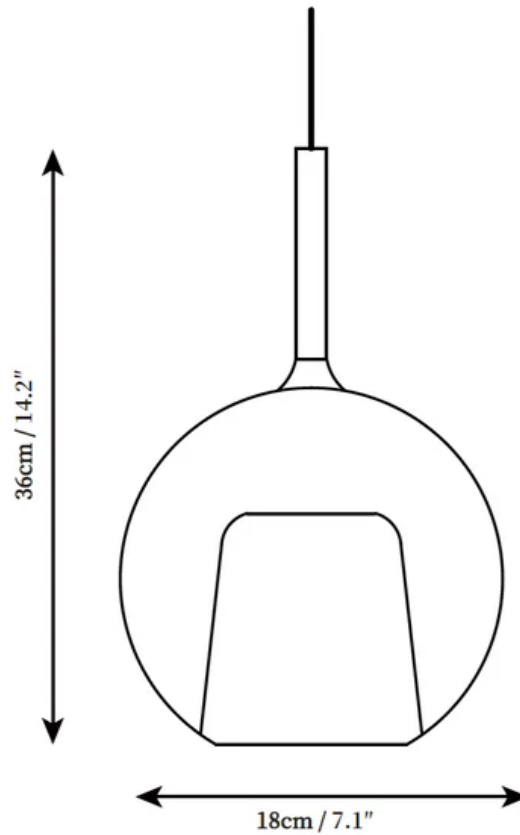

SPECIFICATION SHEET

SPECIFICATION DETAILS

*For custom options, consult factory for details

Fixture Dimensions	Ø 5.1" x H 11.8" Ø 7.1" x H 14.2" Ø 9.8" x H 16.9"
Light source	G4 (bulb not included)
Wattage	MAX 3W incandescent bulb or LED equivalent.
Voltage	AC 110-240V
Mounting	Hardwired.
Dimming	Compatible with dimmable bulbs (bulb not included)
Control method	Compatible with common wall switches (not included)
Finishes	Transparent, Amber, Smoke Gray, Rose gold.
Shade Details	Transparent, Amber, Smoke Gray, Rose gold.
Material	Metal, Glass.
Wire Length	The standard length of the suspended wire is 59 "(150 cm) and the length is adjustable.