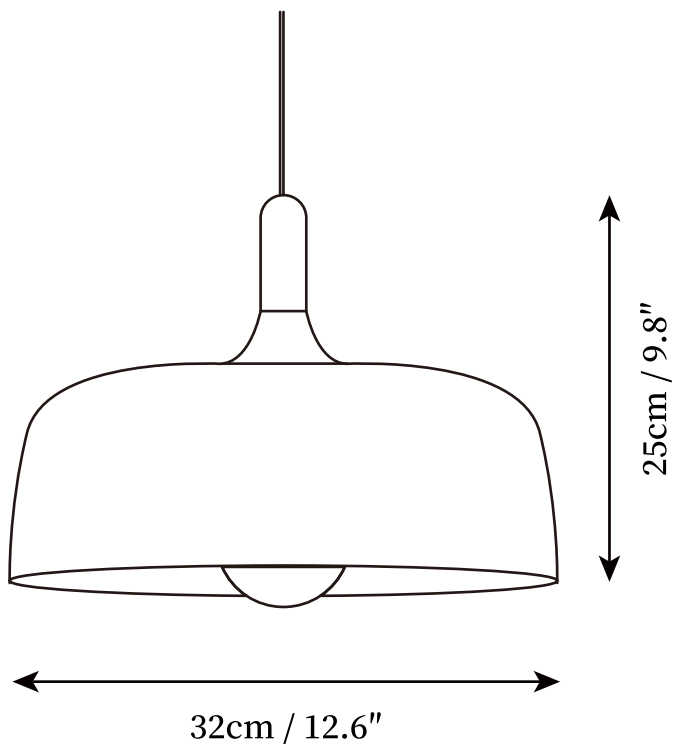

SPECIFICATION SHEET

SPECIFICATION DETAILS

*For custom options, consult factory for details

Fixture Dimensions	D 12.6" x H 9.8"
Light source	E26 or E27 (bulb not included).
Wattage	MAX 40W incandescent bulb or LED equivalent.
Voltage	AC 110-240V
Mounting	Hardwired.
Dimming	Compatible with dimmable bulbs (bulb not included)
Control method	Compatible with common wall switches (not included)
Finishes	Black , White, Pink, Blue, Green, Gray, Yellow.
Shade Details	Black , White, Pink, Blue, Green, Gray, Yellow.
Material	Zinc alloy, Wood.
Wire Length	The standard length of the cord is 59" (150 cm), the length is adjustable.

SPECIFICATION SHEET

SPECIFICATION DETAILS

*For custom options, consult factory for details

Fixture Dimensions	D 18.5" x H 14.1"
Light source	E26 or E27 (bulb not included).
Wattage	MAX 40W incandescent bulb or LED equivalent.
Voltage	AC 110-240V
Mounting	Hardwired.
Dimming	Compatible with dimmable bulbs (bulb not included)
Control method	Compatible with common wall switches(not included)
Finishes	Black , White, Pink, Blue, Green, Gray, Yellow.
Shade Details	Black , White, Pink, Blue, Green, Gray, Yellow.
Material	Zinc alloy, Wood.
Wire Length	The standard length of the cord is 59" (150 cm), the length is adjustable.