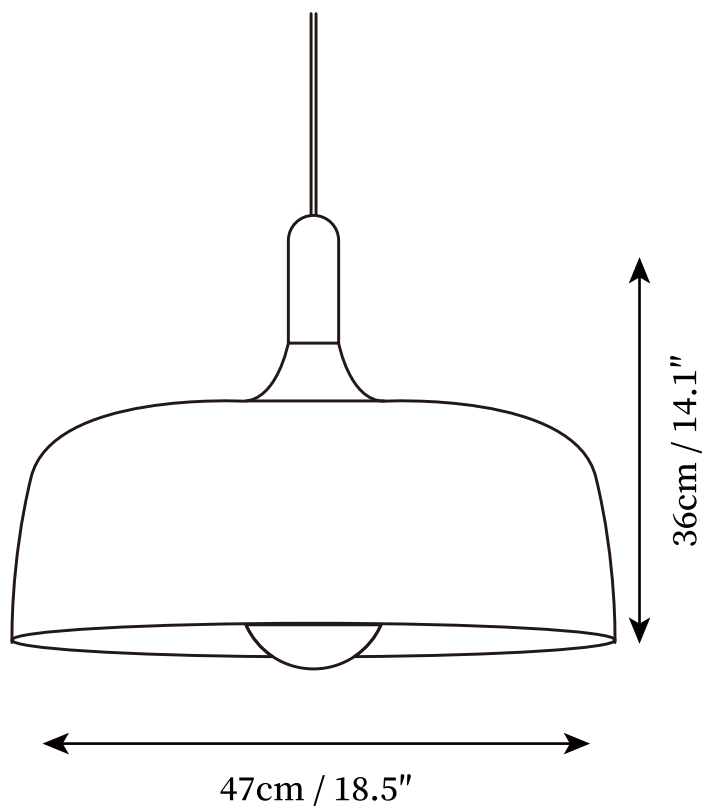

SPECIFICATION SHEET

SPECIFICATION DETAILS

*For custom options, consult factory for details

Fixture Dimensions	D 12.6" x H 9.8"
Light source	E26 or E27 (bulb not included).
Wattage	MAX 40W incandescent bulb or LED equivalent.
Voltage	AC 110-240V
Mounting	Hardwired.
Dimming	Compatible with dimmable bulbs (bulb not included)
Control method	Compatible with common wall switches (not included)
Finishes	Black , White, Pink, Blue, Green, Gray, Yellow.
Shade Details	Black , White, Pink, Blue, Green, Gray, Yellow.
Material	Zinc alloy, Wood.
Wire Length	The standard length of the cord is 59" (150 cm), the length is adjustable.

SPECIFICATION SHEET

SPECIFICATION DETAILS

*For custom options, consult factory for details

Fixture Dimensions	D 18.5" x H 14.1"
Light source	E26 or E27 (bulb not included).
Wattage	MAX 40W incandescent bulb or LED equivalent.
Voltage	AC 110-240V
Mounting	Hardwired.
Dimming	Compatible with dimmable bulbs (bulb not included)
Control method	Compatible with common wall switches(not included)
Finishes	Black , White, Pink, Blue, Green, Gray, Yellow.
Shade Details	Black , White, Pink, Blue, Green, Gray, Yellow.
Material	Zinc alloy, Wood.
Wire Length	The standard length of the cord is 59" (150 cm), the length is adjustable.