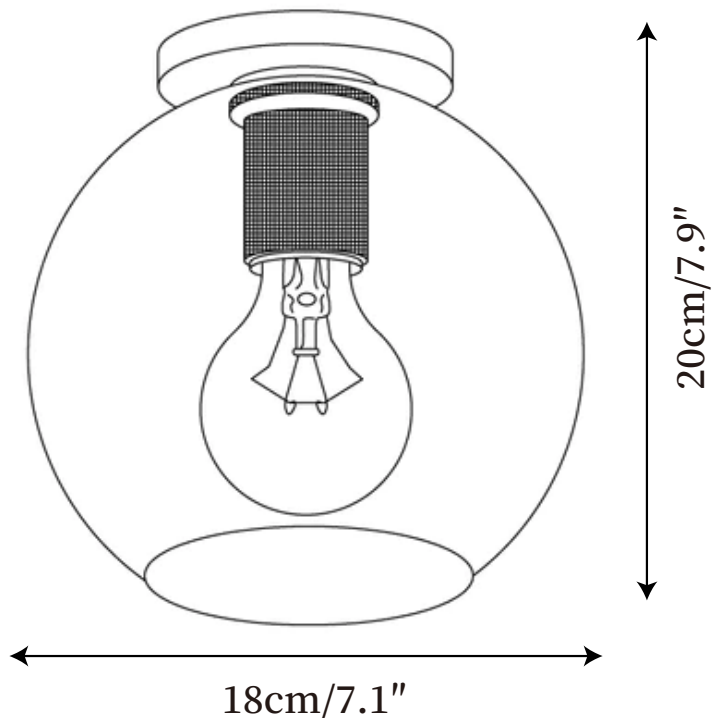

## SPECIFICATION DETAILS

\*For custom options, consult factory for details

|                           |   |
|---------------------------|---|
| <b>Fixture Dimensions</b> | D 6.7" x H 7.5"                                     |
| <b>Light source</b>       | E26 or E27 (bulb not included)                      |
| <b>Wattage</b>            | MAX 40W incandescent bulb or LED equivalent.        |
| <b>Voltage</b>            | AC 110-240V   |
| <b>Mounting</b>           | Hardwired.  |
| <b>Dimming</b>            | Please purchase dimmable light bulbs separately.    |
| <b>Control method</b>     | Compatible with common wall switches (not included) |
| <b>Finishes</b>           | Brass.  |
| <b>Shade Details</b>      | Clear.  |
| <b>Material</b>           | Brass, Glass.                                       |

## SPECIFICATION DETAILS

\*For custom options, consult factory for details

|                           |   |
|---------------------------|---|
| <b>Fixture Dimensions</b> | D 7.1" x H 7.9"                                     |
| <b>Light source</b>       | E26 or E27 (bulb not included)                      |
| <b>Wattage</b>            | MAX 40W incandescent bulb or LED equivalent.        |
| <b>Voltage</b>            | AC 110-240V   |
| <b>Mounting</b>           | Hardwired.  |
| <b>Dimming</b>            | Please purchase dimmable light bulbs separately.    |
| <b>Control method</b>     | Compatible with common wall switches (not included) |
| <b>Finishes</b>           | Brass.  |
| <b>Shade Details</b>      | Clear.  |
| <b>Material</b>           | Brass, Glass.                                       |