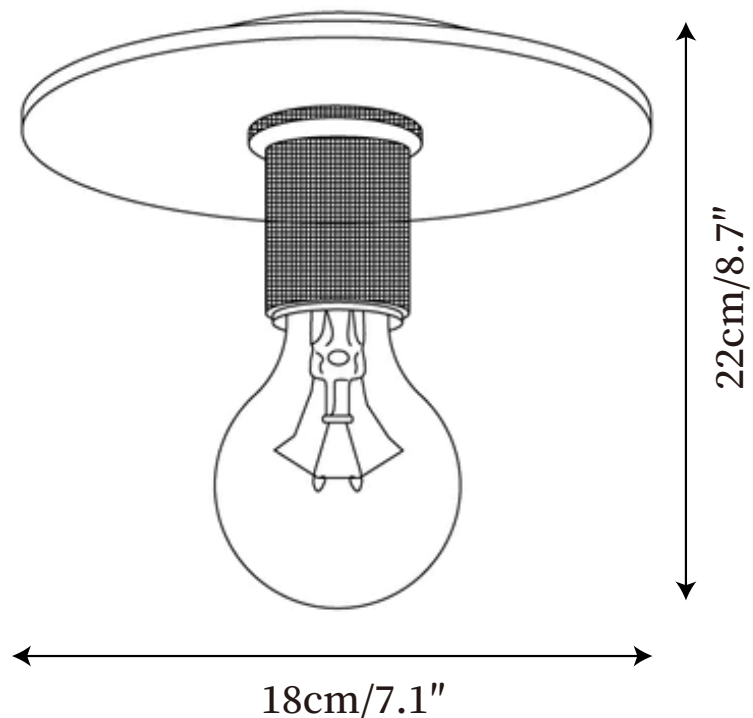

SPECIFICATION SHEET

SPECIFICATION DETAILS

*For custom options, consult factory for details

Fixture Dimensions	D 7.1" x H 8.7"
Light source	E26 or E27 (bulb not included)
Wattage	MAX 40W incandescent bulb or LED equivalent.
Voltage	AC 110-240V
Mounting	Hardwired.
Dimming	Please purchase dimmable light bulbs separately.
Control method	Compatible with common wall switches(not included)
Finishes	Brass.
Shade Details	Clear.
Material	Brass, Glass.