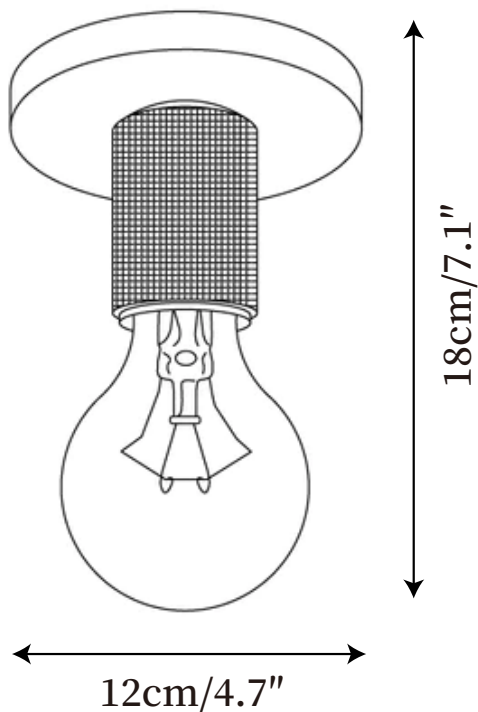

SPECIFICATION SHEET

SPECIFICATION DETAILS

*For custom options, consult factory for details

Fixture Dimensions	D 4.7" x H 7.1"
Light source	E26 or E27 (bulb not included)
Wattage	MAX 40W incandescent bulb or LED equivalent.
Voltage	AC 110-240V
Mounting	Hardwired.
Dimming	Please purchase dimmable light bulbs separately.
Control method	Compatible with common wall switches (not included)
Finishes	Brass.
Shade Details	Clear.
Material	Brass, Glass.