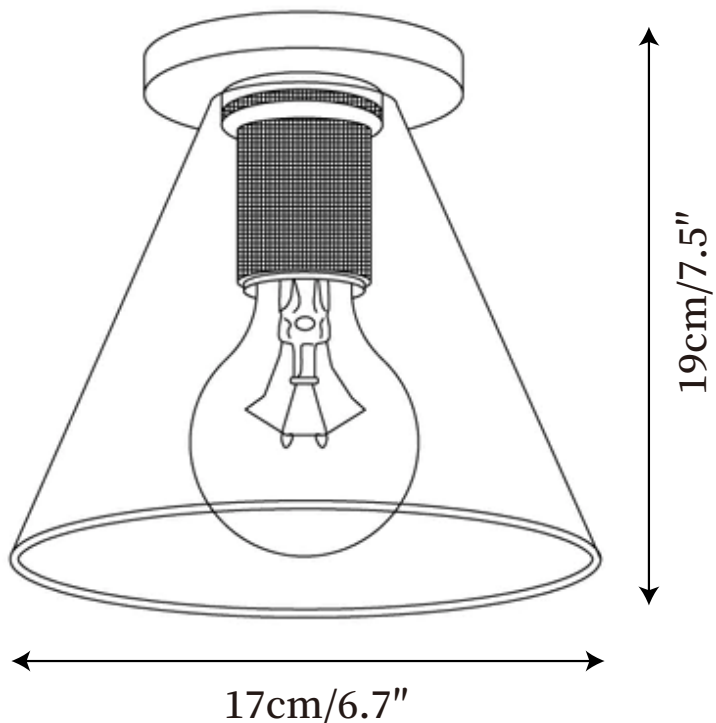

## SPECIFICATION DETAILS

\*For custom options, consult factory for details

|                           |   |
|---------------------------|---|
| <b>Fixture Dimensions</b> | D 6.7" x H 7.5"                                     |
| <b>Light source</b>       | E26 or E27 (bulb not included)                      |
| <b>Wattage</b>            | MAX 40W incandescent bulb or LED equivalent.        |
| <b>Voltage</b>            | AC 110-240V   |
| <b>Mounting</b>           | Hardwired.  |
| <b>Dimming</b>            | Please purchase dimmable light bulbs separately.    |
| <b>Control method</b>     | Compatible with common wall switches (not included) |
| <b>Finishes</b>           | Brass.  |
| <b>Shade Details</b>      | Clear.  |
| <b>Material</b>           | Brass, Glass.                                       |

## SPECIFICATION DETAILS

\*For custom options, consult factory for details

|                           |   |
|---------------------------|---|
| <b>Fixture Dimensions</b> | D 7.1" x H 7.9"                                     |
| <b>Light source</b>       | E26 or E27 (bulb not included)                      |
| <b>Wattage</b>            | MAX 40W incandescent bulb or LED equivalent.        |
| <b>Voltage</b>            | AC 110-240V   |
| <b>Mounting</b>           | Hardwired.  |
| <b>Dimming</b>            | Please purchase dimmable light bulbs separately.    |
| <b>Control method</b>     | Compatible with common wall switches (not included) |
| <b>Finishes</b>           | Brass.  |
| <b>Shade Details</b>      | Clear.  |
| <b>Material</b>           | Brass, Glass.                                       |