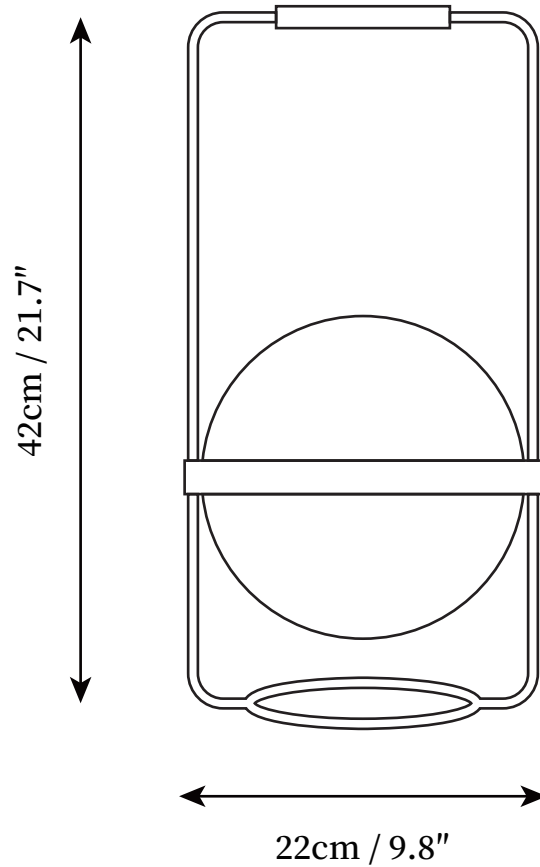

SPECIFICATION SHEET

SPECIFICATION DETAILS

*For custom options, consult factory for details

Fixture Dimensions	D 9.8" x H 21.7"
Light source	Integrated LED
Wattage	~5W
Voltage	AC 110-240V
Color Temperature	3000K
CRI(Ra)	80CRI
Mounting	Table
Driver Required	Yes
Optional Color Temps	Warm White (3000K), Cool White (6000K), Daylight (4000K)
LED Rated Life	30000 hours
Dimming	Dimming is not supported
Finishes	Black
Shade Details	White
Material	Metal, Acrylic
Wire Length	59"
Wire Type	Wires with switch plugs