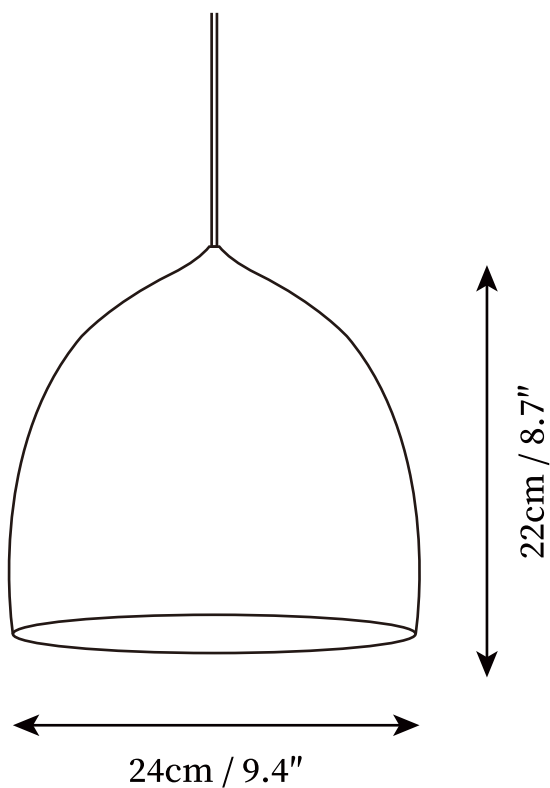

SPECIFICATION SHEET

SPECIFICATION DETAILS

*For custom options, consult factory for details

Fixture Dimensions	D 9.4" x H 8.7", D 15" x H 14"
Light source	E26 or E27 (bulb not included).
Wattage	MAX 40W incandescent bulb or LED equivalent.
Voltage	AC 110-240V
Mounting	Hardwired.
Dimming	Compatible with dimmable bulbs (bulb not included)
Control method	Compatible with common wall switches (
Finishes	Copper, White, Black, Grey.
Shade Details	Copper, White, Black, Grey.
Material	Metal, Polycarbonate, Aluminum.
Wire Length	The standard length of the cord is 59" (150 cm), the length is adjustable.