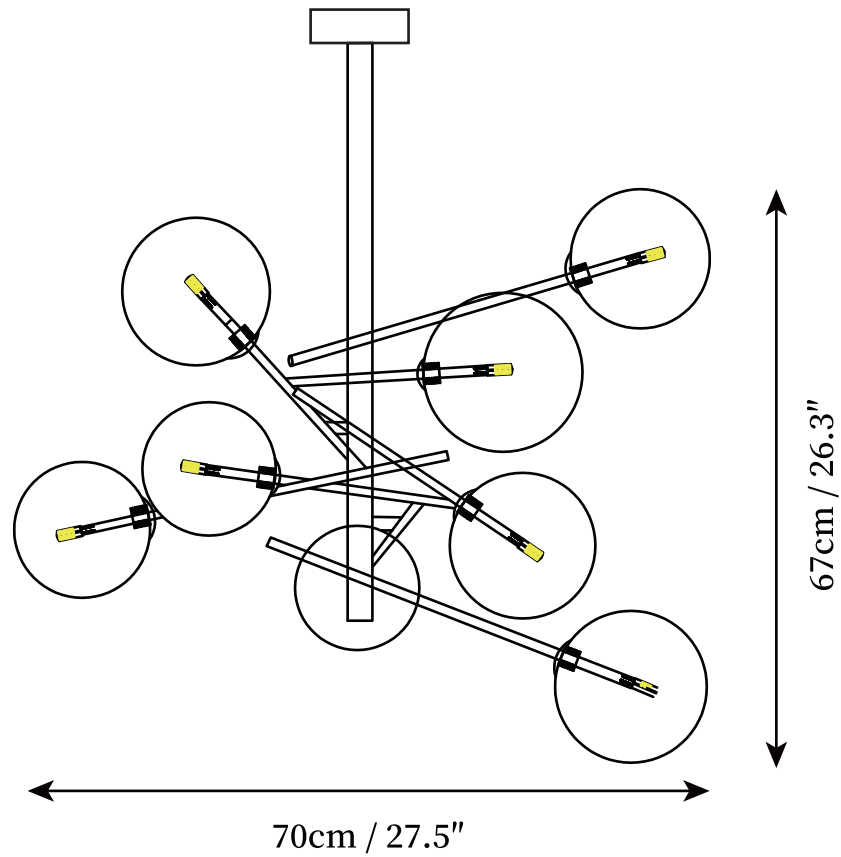

SPECIFICATION SHEET

SPECIFICATION DETAILS

*For custom options, consult factory for details

Fixture Dimensions	6heads D 23.6" x H 26.3"
Light source	G4
Wattage	3W (Single light)
Voltage	AC 110-240V
Color Temperature	Based on the purchase of light bulbs
CRI(Ra)	80CRI
Mounting	Ceiling
Driver Required	NO
Optional Color Temps	Buy bulbs as needed
LED Rated Life	Based on bulb life (we do not supply bulbs)
Dimming	Dimming is not supported
Finishes	Gold
Glass Details	Clear
Material	Glass, Metal
Rod Chain Length	Rod lengths range between 50cm - 100cm
Rod Chain Type	Gold / Rod

SPECIFICATION SHEET

SPECIFICATION DETAILS

*For custom options, consult factory for details

Fixture Dimensions	8heads D 27.5" x H 26.3"
Light source	G4
Wattage	3W (Single light)
Voltage	AC 110-240V
Color Temperature	Based on the purchase of light bulbs
CRI(Ra)	80CRI
Mounting	Ceiling
Driver Required	NO
Optional Color Temps	Buy bulbs as needed
LED Rated Life	Based on bulb life (we do not supply bulbs)
Dimming	Dimming is not supported
Finishes	Gold
Glass Details	Clear
Material	Glass, Metal
Rod Chain Length	Rod lengths range between 50cm - 100cm
Rod Chain Type	Gold / Rod

SPECIFICATION SHEET

SPECIFICATION DETAILS

*For custom options, consult factory for details

Fixture Dimensions	10heads D 43.3" x H 19.7"
Light source	G4
Wattage	3W (Single light)
Voltage	AC 110-240V
Color Temperature	Based on the purchase of light bulbs
CRI(Ra)	80CRI
Mounting	Ceiling
Driver Required	NO
Optional Color Temps	Buy bulbs as needed
LED Rated Life	Based on bulb life (we do not supply bulbs)
Dimming	Dimming is not supported
Finishes	Gold
Glass Details	Clear
Material	Glass, Metal
Rod Chain Length	Rod lengths range between 50cm - 100cm
Rod Chain Type	Gold / Rod