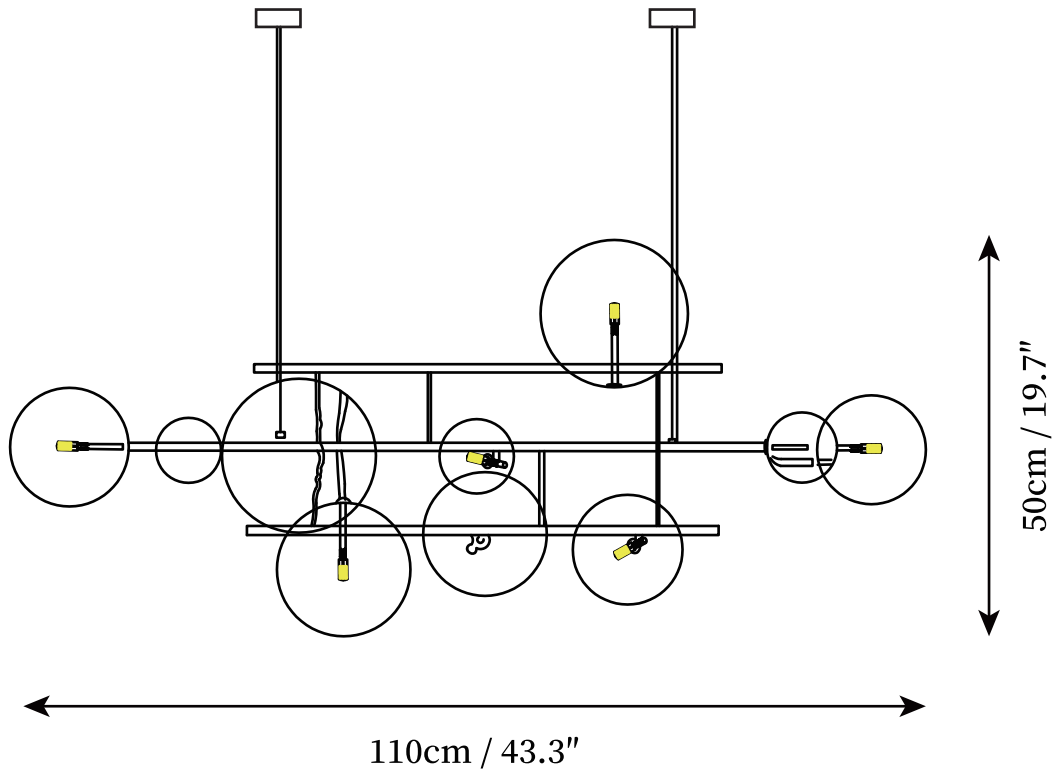

SPECIFICATION SHEET

SPECIFICATION DETAILS

*For custom options, consult factory for details

Fixture Dimensions	6heads D 23.6" x H 26.3"
Light source	G4
Wattage	3W (Single light)
Voltage	AC 110-240V
Color Temperature	Based on the purchase of light bulbs
CRI(Ra)	80CRI
Mounting	Ceiling
Driver Required	NO
Optional Color Temps	Buy bulbs as needed
LED Rated Life	Based on bulb life (we do not supply bulbs)
Dimming	Dimming is not supported
Finishes	Gold
Glass Details	Clear
Material	Glass, Metal
Rod Chain Length	Rod lengths range between 50cm - 100cm
Rod Chain Type	Gold / Rod

SPECIFICATION SHEET

SPECIFICATION DETAILS

*For custom options, consult factory for details

Fixture Dimensions	8heads D 27.5" x H 26.3"
Light source	G4
Wattage	3W (Single light)
Voltage	AC 110-240V
Color Temperature	Based on the purchase of light bulbs
CRI(Ra)	80CRI
Mounting	Ceiling
Driver Required	NO
Optional Color Temps	Buy bulbs as needed
LED Rated Life	Based on bulb life (we do not supply bulbs)
Dimming	Dimming is not supported
Finishes	Gold
Glass Details	Clear
Material	Glass, Metal
Rod Chain Length	Rod lengths range between 50cm - 100cm
Rod Chain Type	Gold / Rod

SPECIFICATION SHEET

SPECIFICATION DETAILS

*For custom options, consult factory for details

Fixture Dimensions	10heads D 43.3" x H 19.7"
Light source	G4
Wattage	3W (Single light)
Voltage	AC 110-240V
Color Temperature	Based on the purchase of light bulbs
CRI(Ra)	80CRI
Mounting	Ceiling
Driver Required	NO
Optional Color Temps	Buy bulbs as needed
LED Rated Life	Based on bulb life (we do not supply bulbs)
Dimming	Dimming is not supported
Finishes	Gold
Glass Details	Clear
Material	Glass, Metal
Rod Chain Length	Rod lengths range between 50cm - 100cm
Rod Chain Type	Gold / Rod