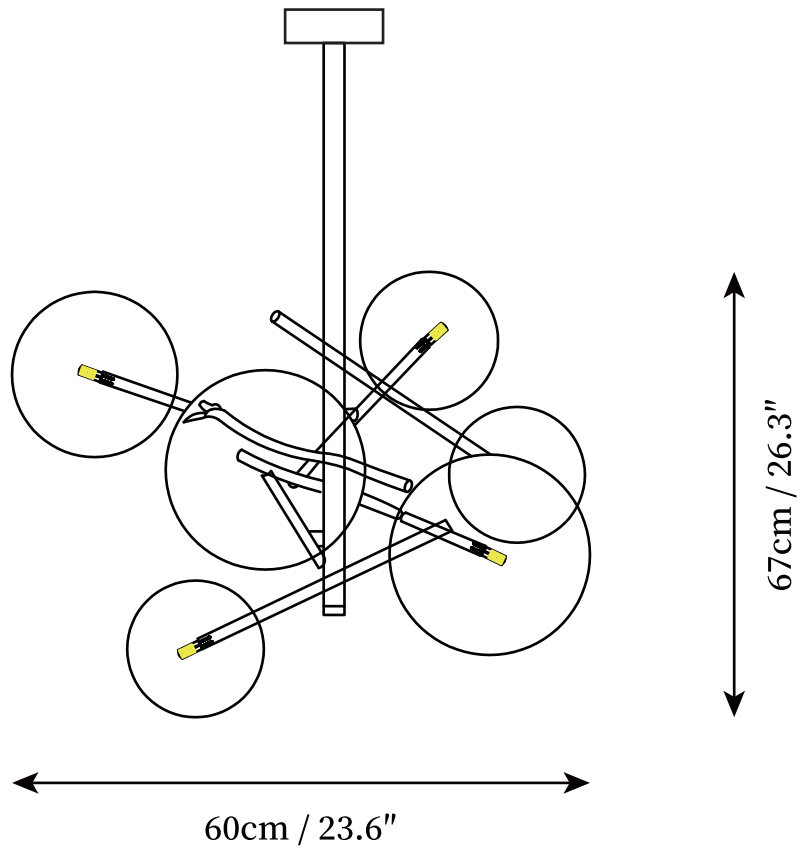

SPECIFICATION SHEET

SPECIFICATION DETAILS

*For custom options, consult factory for details

Fixture Dimensions	6heads D 23.6" x H 26.3"
Light source	G4
Wattage	3W (Single light)
Voltage	AC 110-240V
Color Temperature	Based on the purchase of light bulbs
CRI(Ra)	80CRI
Mounting	Ceiling
Driver Required	NO
Optional Color Temps	Buy bulbs as needed
LED Rated Life	Based on bulb life (we do not supply bulbs)
Dimming	Dimming is not supported
Finishes	Gold
Glass Details	Clear
Material	Glass, Metal
Rod Chain Length	Rod lengths range between 50cm - 100cm
Rod Chain Type	Gold / Rod

SPECIFICATION SHEET

SPECIFICATION DETAILS

*For custom options, consult factory for details

Fixture Dimensions	8heads D 27.5" x H 26.3"
Light source	G4
Wattage	3W (Single light)
Voltage	AC 110-240V
Color Temperature	Based on the purchase of light bulbs
CRI(Ra)	80CRI
Mounting	Ceiling
Driver Required	NO
Optional Color Temps	Buy bulbs as needed
LED Rated Life	Based on bulb life (we do not supply bulbs)
Dimming	Dimming is not supported
Finishes	Gold
Glass Details	Clear
Material	Glass, Metal
Rod Chain Length	Rod lengths range between 50cm - 100cm
Rod Chain Type	Gold / Rod

SPECIFICATION SHEET

SPECIFICATION DETAILS

*For custom options, consult factory for details

Fixture Dimensions	10heads D 43.3" x H 19.7"
Light source	G4
Wattage	3W (Single light)
Voltage	AC 110-240V
Color Temperature	Based on the purchase of light bulbs
CRI(Ra)	80CRI
Mounting	Ceiling
Driver Required	NO
Optional Color Temps	Buy bulbs as needed
LED Rated Life	Based on bulb life (we do not supply bulbs)
Dimming	Dimming is not supported
Finishes	Gold
Glass Details	Clear
Material	Glass, Metal
Rod Chain Length	Rod lengths range between 50cm - 100cm
Rod Chain Type	Gold / Rod