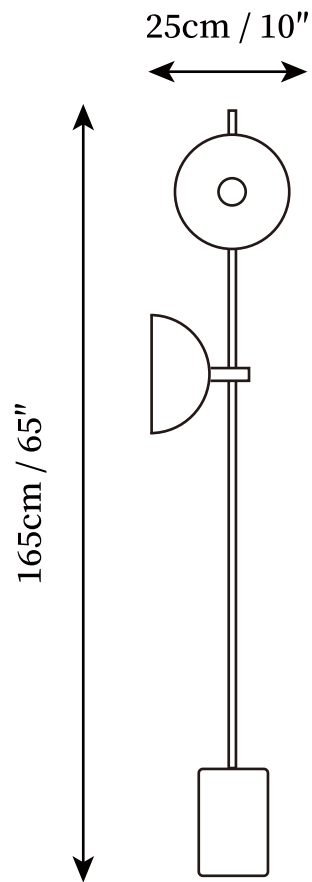

## SPECIFICATION DETAILS

\*For custom options, consult factory for details

<b>Fixture Dimensions</b>	D 10"x H 65"
<b>Light source</b>	E26 or E27 (bulb not included)
<b>Wattage</b>	MAX 40W incandescent bulb or LED equivalent.
<b>Voltage</b>	AC 110-240V
<b>Dimming</b>	Compatible with dimmable bulbs (bulb not included)
<b>Control method</b>	In line ON / OFF switch.
<b>Finishes</b>	Black.
<b>Shade Details</b>	White.
<b>Material</b>	Metal, Glass.
<b>Cord Length</b>	Supplied with switched plug cord, length ~59" (150cm).