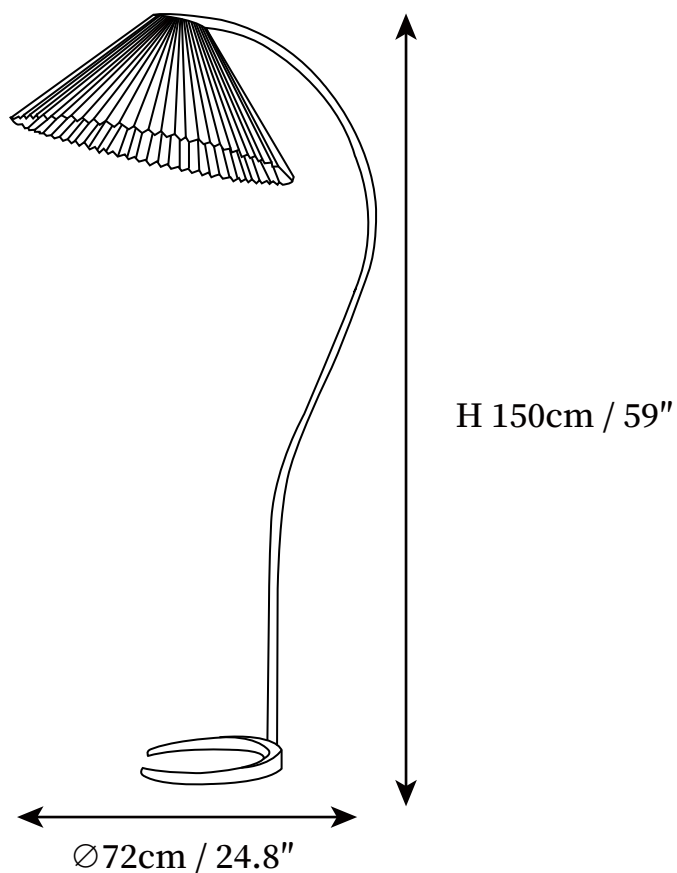

SPECIFICATION SHEET

SPECIFICATION DETAILS

*For custom options, consult factory for details

Fixture Dimensions	D 24.8" x H 59"
Light source	E26 or E27 (bulb not included)
Wattage	MAX 40W incandescent bulb or LED equivalent.
Voltage	AC 110-240V
Dimming	Compatible with dimmable bulbs (bulb not included)
Control method	In line ON / OFF switch.
Finishes	Beechwood color
Shade Details	White, Beige, Coffee
Material	Metal, Beech Wood, Linen
Cord Length	Supplied with switched plug cord, length ~59" (150cm).
