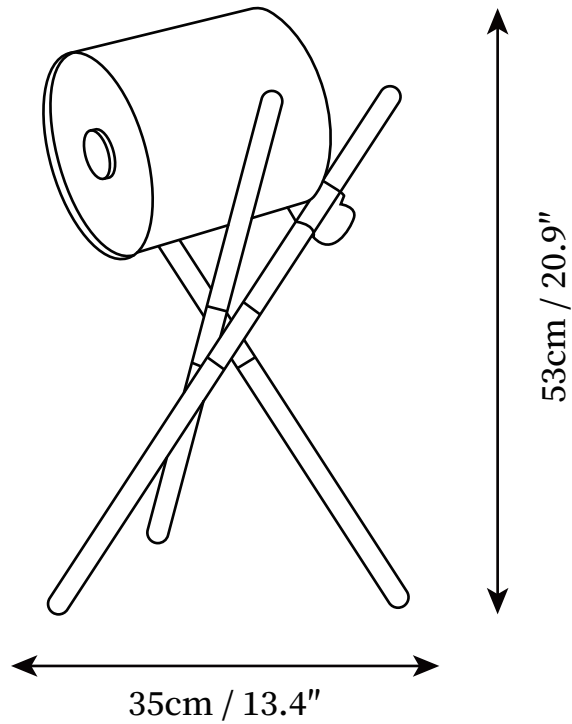

SPECIFICATION SHEET

SPECIFICATION DETAILS

*For custom options, consult factory for details

Fixture Dimensions	D 13.4" x H 20.9"
Light source	E27
Wattage	40W
Voltage	AC 110-240V
Color Temperature	Based on the purchase of light bulbs
CRI(Ra)	80CRI
Mounting	Table
Driver Required	NO
Optional Color Temps	Buy bulbs as needed
LED Rated Life	Based on bulb life (we do not supply bulbs)
Dimming	Dimming is not supported
Finishes	Brown Wood, Walnut Wood
Shade Details	Black, White
Material	Metal, Leather, Oak, American walnut, European walnut, Maple, Elm,
Wire Length	59"
Wire Type	Wires with switch plugs