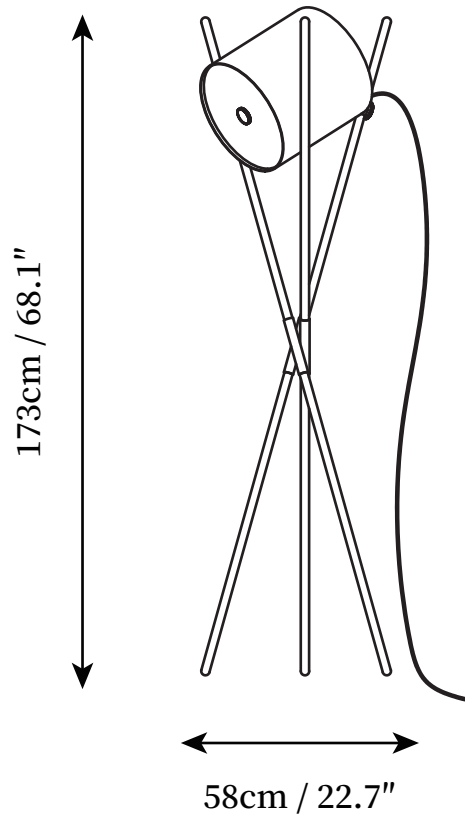

## SPECIFICATION DETAILS

\*For custom options, consult factory for details

<b>Fixture Dimensions</b>	D 22.8" x H 68.1"
<b>Light source</b>	E27
<b>Wattage</b>	Max 40W
<b>Voltage</b>	AC 110-240V
<b>Color Temperature</b>	Based on the purchase of light bulbs
<b>CRI(Ra)</b>	80CRI
<b>Mounting</b>	Floor
<b>Driver Required</b>	NO
<b>Optional Color Temps</b>	Buy bulbs as needed
<b>LED Rated Life</b>	Based on bulb life (we do not supply bulbs)
<b>Dimming</b>	Dimming is not supported
<b>Finishes</b>	Black, White
<b>Shade Details</b>	Wooden
<b>Material</b>	Metal, Leather, Oak, Walnut
<b>Wire Length</b>	78.7"
<b>Wire Type</b>	Wire with switch plug