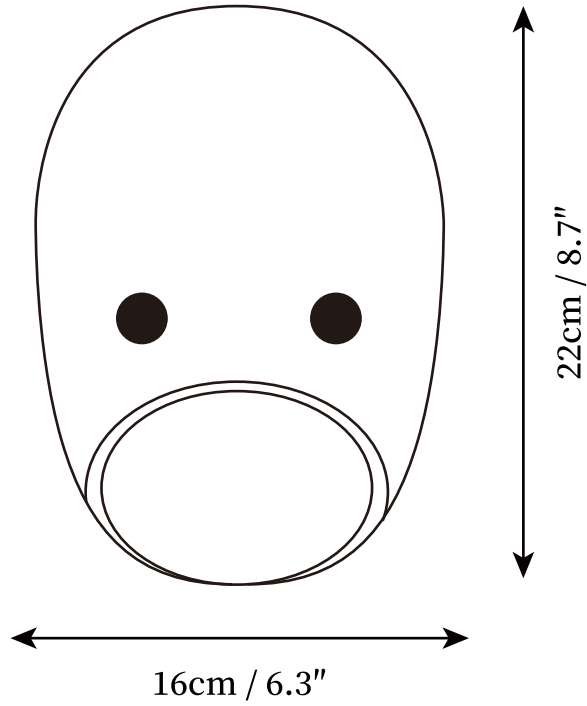

### SPECIFICATION DETAILS

\*For custom options, consult factory for details

<b>Fixture Dimensions</b>	W7.1" x D 4.3" x H 8.7"
<b>Light source</b>	G9. (bulb not included)
<b>Wattage</b>	~ 5W incandescent bulb or LED equivalent.
<b>Voltage</b>	AC 110-240V
<b>Mounting</b>	Hardwired.
<b>Dimming</b>	Compatible with dimmable bulbs (bulb not included)
<b>Control method</b>	Compatible with common wall switches (not included)
<b>Finishes</b>	Grey
<b>Shade Details</b>	Grey
<b>Material</b>	Resin, Plastic, Aluminum, Iron.

### SPECIFICATION DETAILS

\*For custom options, consult factory for details

<b>Fixture Dimensions</b>	W 6.3" x D 4.3" x H 8.7"
<b>Light source</b>	G9. (bulb not included)
<b>Wattage</b>	~ 5W incandescent bulb or LED equivalent.
<b>Voltage</b>	AC 110-240V
<b>Mounting</b>	Hardwired.
<b>Dimming</b>	Compatible with dimmable bulbs (bulb not included)
<b>Control method</b>	Compatible with common wall switches (not included)
<b>Finishes</b>	Grey
<b>Shade Details</b>	Grey
<b>Material</b>	Resin, Plastic, Aluminum, Iron.

## SPECIFICATION DETAILS

\*For custom options, consult factory for details

<b>Fixture Dimensions</b>	W 6.7" x D 3.9" x H 8.7"
<b>Light source</b>	G9. (bulb not included)
<b>Wattage</b>	~ 5W incandescent bulb or LED equivalent.
<b>Voltage</b>	AC 110-240V
<b>Mounting</b>	Hardwired.
<b>Dimming</b>	Compatible with dimmable bulbs (bulb not included)
<b>Control method</b>	Compatible with common wall switches (not included)
<b>Finishes</b>	Grey
<b>Shade Details</b>	Grey
<b>Material</b>	Resin, Plastic, Aluminum, Iron.