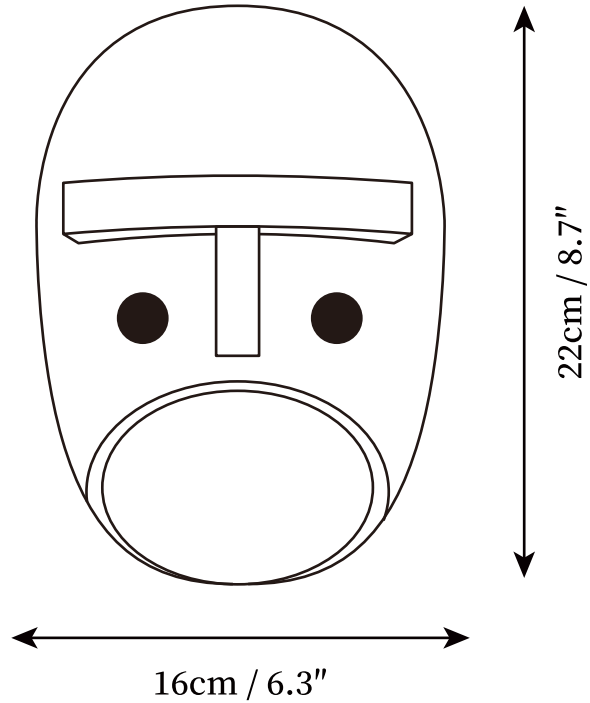

### SPECIFICATION DETAILS

\*For custom options, consult factory for details

<b>Fixture Dimensions</b>	W7.1" x D 4.3" x H 8.7"
<b>Light source</b>	G9. (bulb not included)
<b>Wattage</b>	~ 5W incandescent bulb or LED equivalent.
<b>Voltage</b>	AC 110-240V
<b>Mounting</b>	Hardwired.
<b>Dimming</b>	Compatible with dimmable bulbs (bulb not included)
<b>Control method</b>	Compatible with common wall switches (not included)
<b>Finishes</b>	Grey
<b>Shade Details</b>	Grey
<b>Material</b>	Resin, Plastic, Aluminum, Iron.

### SPECIFICATION DETAILS

\*For custom options, consult factory for details

<b>Fixture Dimensions</b>	W 6.3" x D 4.3" x H 8.7"
<b>Light source</b>	G9. (bulb not included)
<b>Wattage</b>	~ 5W incandescent bulb or LED equivalent.
<b>Voltage</b>	AC 110-240V
<b>Mounting</b>	Hardwired.
<b>Dimming</b>	Compatible with dimmable bulbs (bulb not included)
<b>Control method</b>	Compatible with common wall switches (not included)
<b>Finishes</b>	Grey
<b>Shade Details</b>	Grey
<b>Material</b>	Resin, Plastic, Aluminum, Iron.

## SPECIFICATION DETAILS

\*For custom options, consult factory for details

<b>Fixture Dimensions</b>	W 6.7" x D 3.9" x H 8.7"
<b>Light source</b>	G9. (bulb not included)
<b>Wattage</b>	~ 5W incandescent bulb or LED equivalent.
<b>Voltage</b>	AC 110-240V
<b>Mounting</b>	Hardwired.
<b>Dimming</b>	Compatible with dimmable bulbs (bulb not included)
<b>Control method</b>	Compatible with common wall switches (not included)
<b>Finishes</b>	Grey
<b>Shade Details</b>	Grey
<b>Material</b>	Resin, Plastic, Aluminum, Iron.