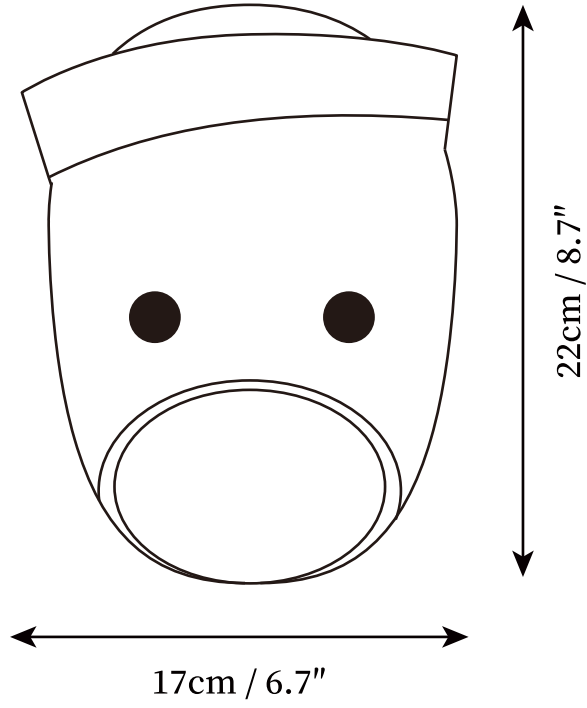

SPECIFICATION SHEET

Glen:

SPECIFICATION DETAILS

*For custom options, consult factory for details

Fixture Dimensions	W 6.7" x D 3.9" x H 8.7"
Light source	G9. (bulb not included)
Wattage	~ 5W incandescent bulb or LED equivalent.
Voltage	AC 110-240V
Mounting	Hardwired.
Dimming	Compatible with dimmable bulbs (bulb not included)
Control method	Compatible with common wall switches(not included)
Finishes	Grey
Shade Details	Grey
Material	Resin, Plastic, Aluminum, Iron.