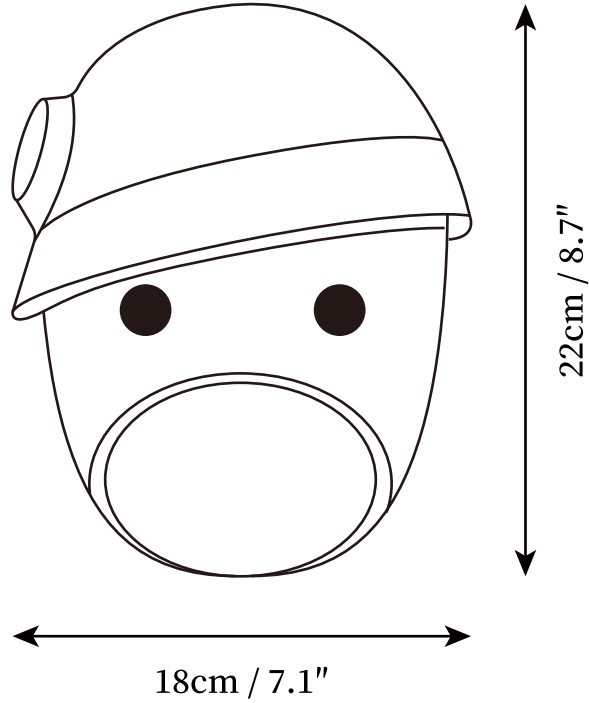

### SPECIFICATION DETAILS

\*For custom options, consult factory for details

<b>Fixture Dimensions</b>	W7.1" x D 4.3" x H 8.7"
<b>Light source</b>	G9. (bulb not included)
<b>Wattage</b>	~ 5W incandescent bulb or LED equivalent.
<b>Voltage</b>	AC 110-240V
<b>Mounting</b>	Hardwired.
<b>Dimming</b>	Compatible with dimmable bulbs (bulb not included)
<b>Control method</b>	Compatible with common wall switches (not included)
<b>Finishes</b>	Grey
<b>Shade Details</b>	Grey
<b>Material</b>	Resin, Plastic, Aluminum, Iron.

### SPECIFICATION DETAILS

\*For custom options, consult factory for details

<b>Fixture Dimensions</b>	W 6.3" x D 4.3" x H 8.7"
<b>Light source</b>	G9. (bulb not included)
<b>Wattage</b>	~ 5W incandescent bulb or LED equivalent.
<b>Voltage</b>	AC 110-240V
<b>Mounting</b>	Hardwired.
<b>Dimming</b>	Compatible with dimmable bulbs (bulb not included)
<b>Control method</b>	Compatible with common wall switches (not included)
<b>Finishes</b>	Grey
<b>Shade Details</b>	Grey
<b>Material</b>	Resin, Plastic, Aluminum, Iron.

## SPECIFICATION DETAILS

\*For custom options, consult factory for details

<b>Fixture Dimensions</b>	W 6.7" x D 3.9" x H 8.7"
<b>Light source</b>	G9. (bulb not included)
<b>Wattage</b>	~ 5W incandescent bulb or LED equivalent.
<b>Voltage</b>	AC 110-240V
<b>Mounting</b>	Hardwired.
<b>Dimming</b>	Compatible with dimmable bulbs (bulb not included)
<b>Control method</b>	Compatible with common wall switches (not included)
<b>Finishes</b>	Grey
<b>Shade Details</b>	Grey
<b>Material</b>	Resin, Plastic, Aluminum, Iron.