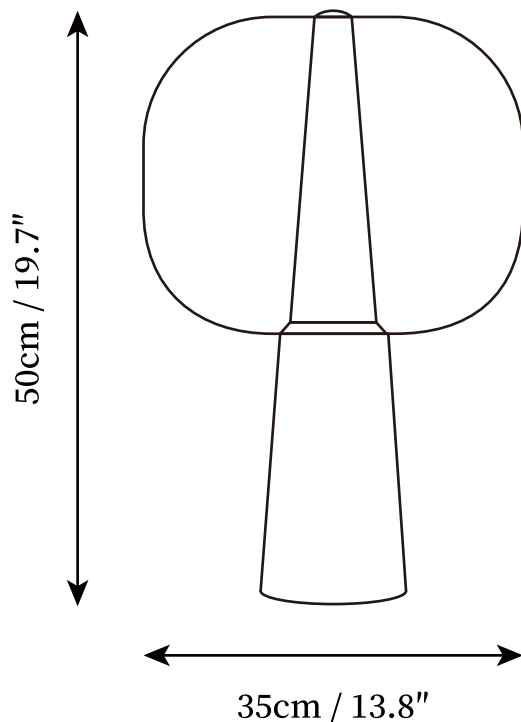

## SPECIFICATION DETAILS

\*For custom options, consult factory for details

<b>Fixture Dimensions</b>	D 13.8" x H 19.7"
<b>Light source</b>	Integrated LED
<b>Wattage</b>	~ 5W incandescent bulb or LED equivalent.
<b>Voltage</b>	AC 110-240V
<b>Dimming</b>	Not supported
<b>Control method</b>	In line ON / OFF switch.
<b>CRI(Ra)</b>	90+CRI
<b>LED Rated Life</b>	30000 hours
<b>Color Temperature</b>	Warm Light (3000K), Neutral Light (4000K), Cool Light (6000K)
<b>Finishes</b>	Rose gold, Gold, Chrome, Smoky gray.
<b>Shade Details</b>	Rose gold, Gold, Chrome, Smoky gray.
<b>Material</b>	Metal, Aluminum alloy, Acrylic.
<b>Cord Length</b>	Supplied with switched plug cord, length ~59" (150cm).