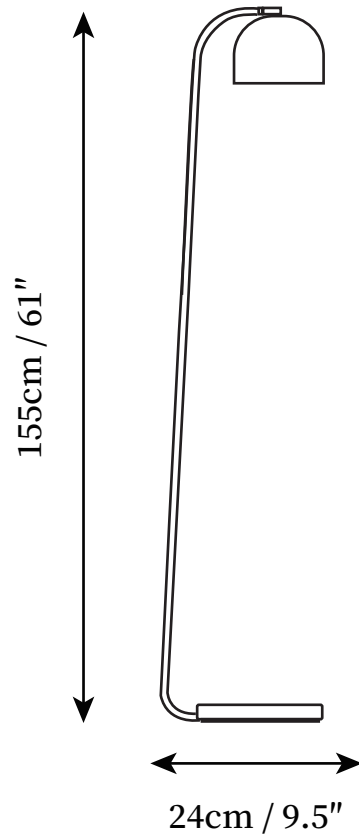

## SPECIFICATION DETAILS

\*For custom options, consult factory for details

<b>Fixture Dimensions</b>	D 9.5" x H 61"
<b>Light source</b>	E27
<b>Wattage</b>	Max 40W
<b>Voltage</b>	AC 110-240V
<b>Color Temperature</b>	Based on the purchase of light bulbs
<b>CRI(Ra)</b>	80CRI
<b>Mounting</b>	Floor
<b>Driver Required</b>	NO
<b>Optional Color Temps</b>	Buy bulbs as needed
<b>LED Rated Life</b>	Based on bulb life (we do not supply bulbs)
<b>Dimming</b>	Dimming is not supported
<b>Finishes</b>	Black
<b>Shade Details</b>	Black, Gold
<b>Material</b>	Metal, Aluminum alloy, Acrylic, Marble
<b>Wire Length</b>	78.7"
<b>Wire Type</b>	Wire with switch plug