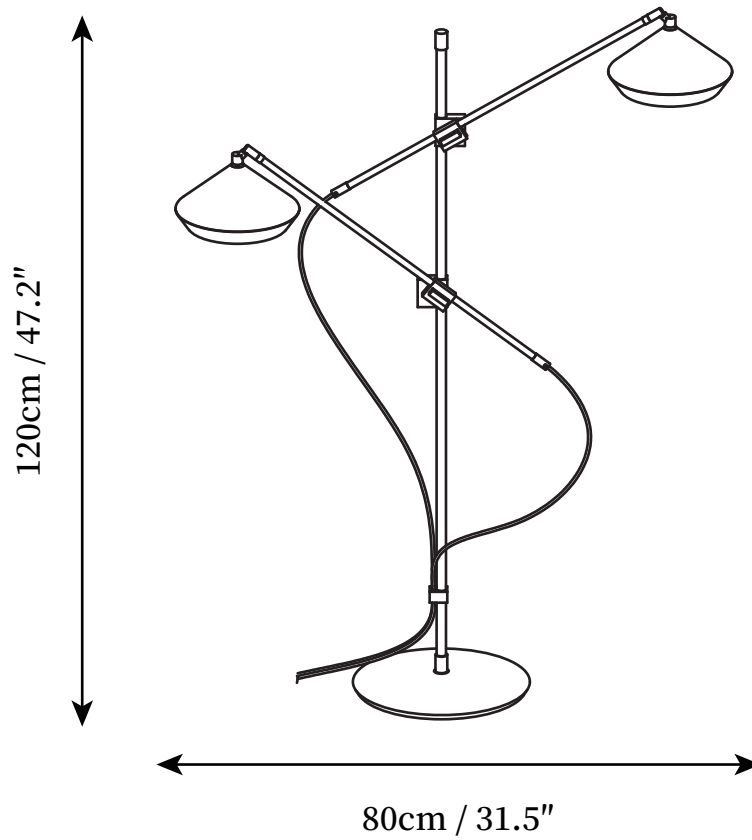

## SPECIFICATION DETAILS

\*For custom options, consult factory for details

<b>Fixture Dimensions</b>	D 31.5" x H 47.2"
<b>Light source</b>	G9
<b>Wattage</b>	3W
<b>Voltage</b>	AC 110-240V
<b>Color Temperature</b>	Based on the purchase of light bulbs
<b>CRI(Ra)</b>	80CRI
<b>Mounting</b>	Floor
<b>Driver Required</b>	NO
<b>Optional Color Temps</b>	Buy bulbs as needed
<b>LED Rated Life</b>	Based on bulb life (we do not supply bulbs)
<b>Dimming</b>	Dimming is not supported
<b>Finishes</b>	Copper plating
<b>Shade Details</b>	Matte White, Matte Black
<b>Material</b>	Metal, Aluminum alloy
<b>Wire Length</b>	78.7"
<b>Wire Type</b>	Wire with switch plug