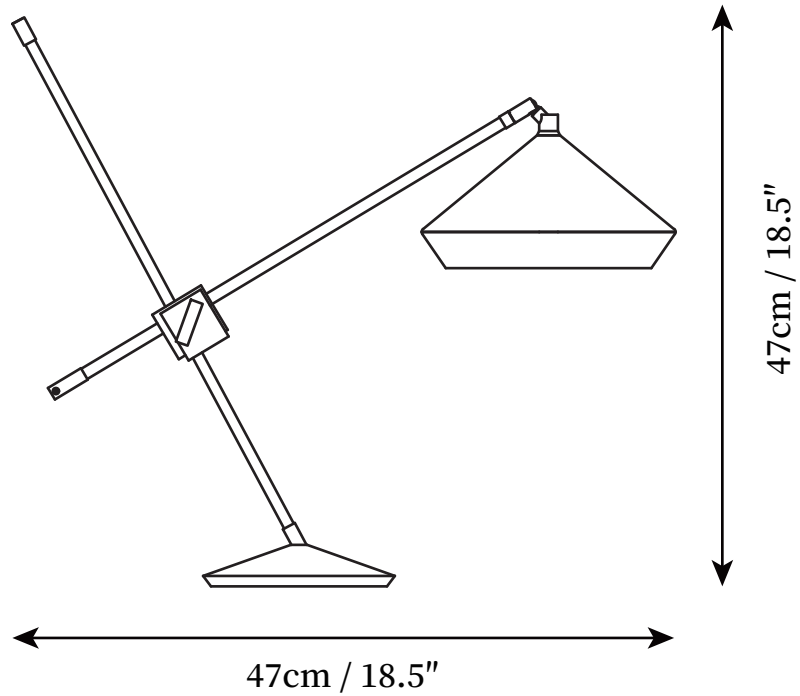

SPECIFICATION SHEET

SPECIFICATION DETAILS

*For custom options, consult factory for details

Fixture Dimensions	D 18.5" x H 18.5"
Light source	G9
Wattage	3W
Voltage	AC 110-240V
Color Temperature	Based on the purchase of light bulbs
CRI(Ra)	80CRI
Mounting	Table
Driver Required	NO
Optional Color Temps	Buy bulbs as needed
LED Rated Life	Based on bulb life (we do not supply bulbs)
Dimming	Dimming is not supported
Finishes	Copper plating & Matte White, Copper plating & Matte Black
Shade Details	Copper plating & Matte White, Copper plating & Matte Black
Material	Metal, Aluminum alloy
Wire Length	59"
Wire Type	Wires with switch plugs