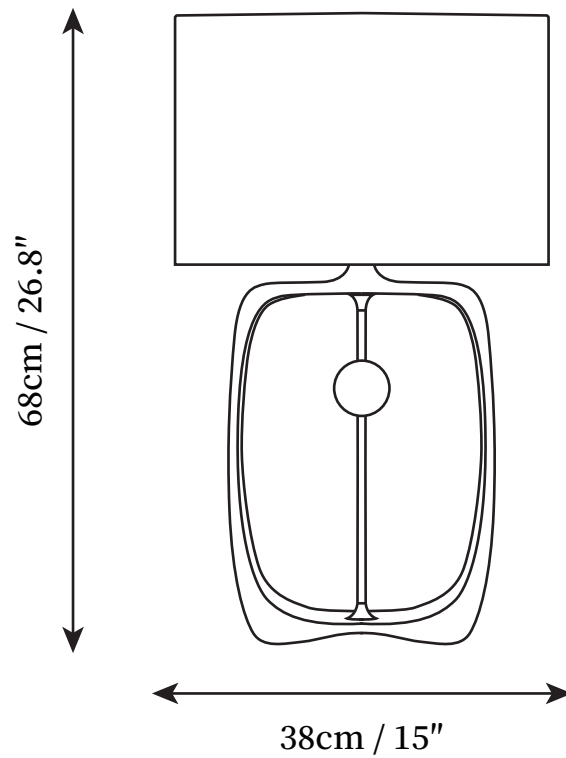

SPECIFICATION SHEET

SPECIFICATION DETAILS

*For custom options, consult factory for details

Fixture Dimensions	D 15" x H 26.8"
Light source	E27
Wattage	Max 40W
Voltage	AC 110-240V
Color Temperature	Based on the purchase of light bulbs
CRI(Ra)	80CRI
Mounting	Table
Driver Required	NO
Optional Color Temps	Buy bulbs as needed
LED Rated Life	Based on bulb life (we do not supply bulbs)
Dimming	Dimming is not supported
Finishes	Black
Shade Details	Black, White
Material	Metal, Iron, Cloth
Wire Length	59"
Wire Type	Wire with switch plug