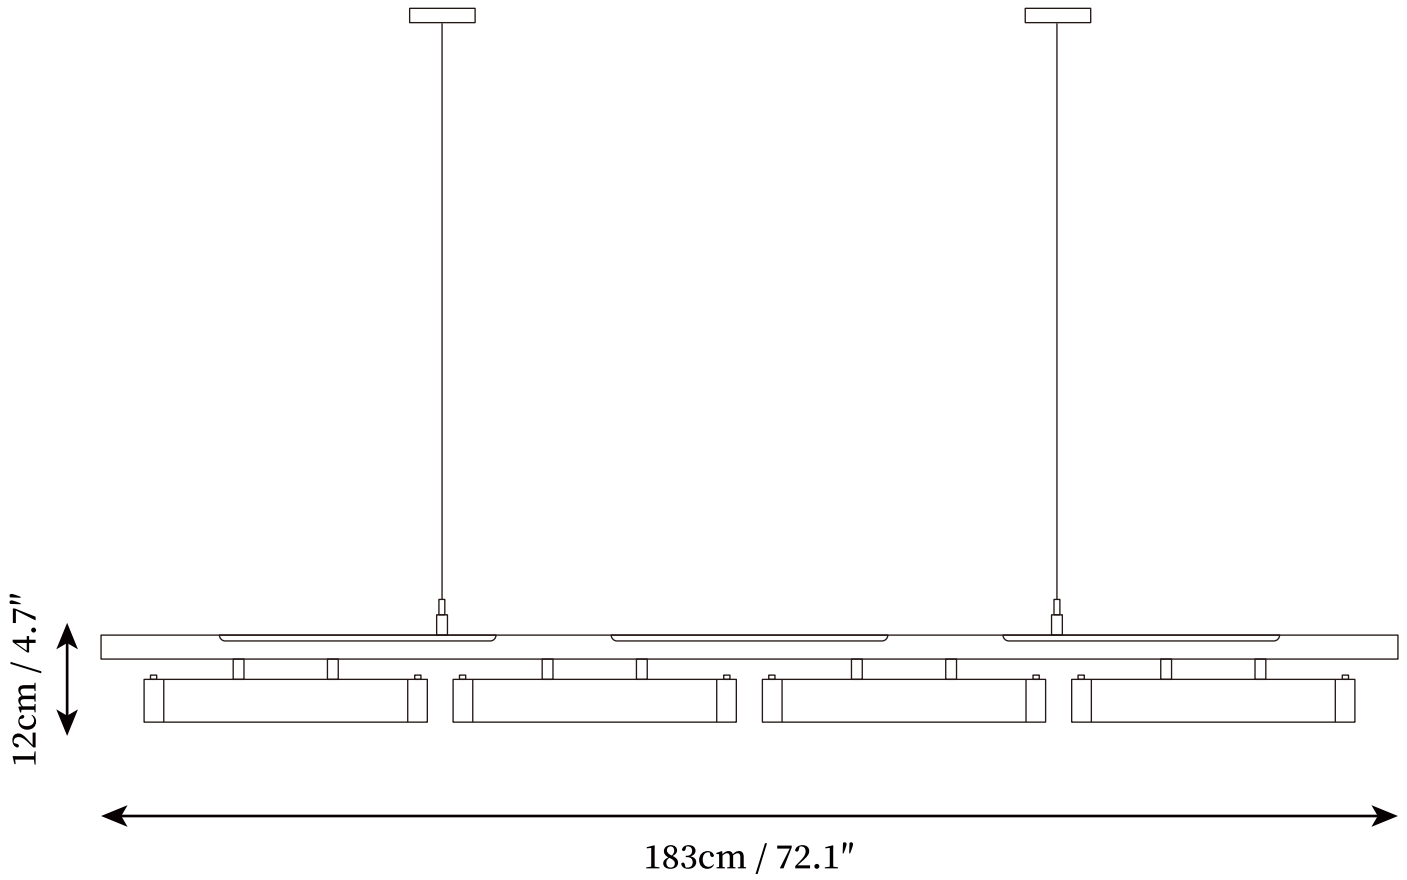

SPECIFICATION SHEET

SPECIFICATION DETAILS

*For custom options, consult factory for details

Fixture Dimensions	L 39.4" x H 4.7"
Light source	Integrated LED
Wattage	~ 20W
Voltage	AC 110-240V
Dimming	Not supported
CRI(Ra)	90+ CRI
Mounting	Hardwired.
LED Rated Life	30000 hours
Color Temperature	Warm Light (3000K), Neutral Light (4000K), Cool Light (6000K)
Control method	Compatible with common wall switches(not included)
Finishes	Polished brass, Black.
Shads Details	White.
Material	Brass, Acrylic.
Rod Length	The standard length of the cord is 59" (150 cm), the length is adjustable.

SPECIFICATION SHEET

SPECIFICATION DETAILS

*For custom options, consult factory for details

Fixture Dimensions	L 55.1" x H 4.7"
Light source	Integrated LED
Wattage	~ 30W
Voltage	AC 110-240V
Dimming	Not supported
CRI(Ra)	90+ CRI
Mounting	Hardwired.
LED Rated Life	30000 hours
Color Temperature	Warm Light (3000K), Neutral Light (4000K), Cool Light (6000K)
Control method	Compatible with common wall switches (not included)
Finishes	Polished brass, Black.
Shads Details	White.
Material	Brass, Acrylic.
Rod Length	The standard length of the cord is 59" (150 cm), the length is adjustable.

SPECIFICATION SHEET

SPECIFICATION DETAILS

*For custom options, consult factory for details

Fixture Dimensions	L 72.1" x H 4.7"
Light source	Integrated LED
Wattage	~ 30W
Voltage	AC 110-240V
Dimming	Not supported
CRI(Ra)	90+ CRI
Mounting	Hardwired.
LED Rated Life	30000 hours
Color Temperature	Warm Light (3000K), Neutral Light (4000K), Cool Light (6000K)
Control method	Compatible with common wall switches (not included)
Finishes	Polished brass, Black.
Shads Details	White.
Material	Brass, Acrylic.
Rod Length	The standard length of the cord is 59" (150 cm), the length is adjustable.