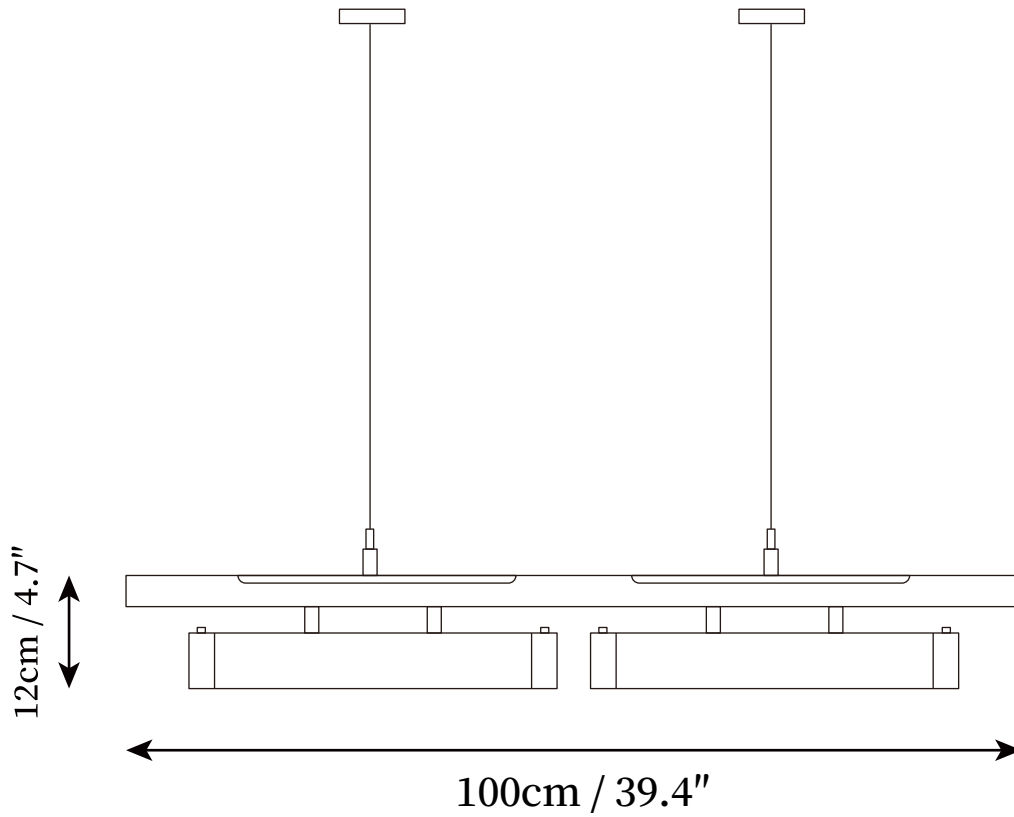

SPECIFICATION SHEET

SPECIFICATION DETAILS

*For custom options, consult factory for details

Fixture Dimensions	L 39.4" x H 4.7"
Light source	Integrated LED
Wattage	~ 20W
Voltage	AC 110-240V
Dimming	Not supported
CRI(Ra)	90+ CRI
Mounting	Hardwired.
LED Rated Life	30000 hours
Color Temperature	Warm Light (3000K), Neutral Light (4000K), Cool Light (6000K)
Control method	Compatible with common wall switches(not included)
Finishes	Polished brass, Black.
Shads Details	White.
Material	Brass, Acrylic.
Rod Length	The standard length of the cord is 59" (150 cm), the length is adjustable.

SPECIFICATION SHEET

SPECIFICATION DETAILS

*For custom options, consult factory for details

Fixture Dimensions	L 55.1" x H 4.7"
Light source	Integrated LED
Wattage	~ 30W
Voltage	AC 110-240V
Dimming	Not supported
CRI(Ra)	90+ CRI
Mounting	Hardwired.
LED Rated Life	30000 hours
Color Temperature	Warm Light (3000K), Neutral Light (4000K), Cool Light (6000K)
Control method	Compatible with common wall switches (not included)
Finishes	Polished brass, Black.
Shads Details	White.
Material	Brass, Acrylic.
Rod Length	The standard length of the cord is 59" (150 cm), the length is adjustable.

SPECIFICATION SHEET

SPECIFICATION DETAILS

*For custom options, consult factory for details

Fixture Dimensions	L 72.1" x H 4.7"
Light source	Integrated LED
Wattage	~ 30W
Voltage	AC 110-240V
Dimming	Not supported
CRI(Ra)	90+ CRI
Mounting	Hardwired.
LED Rated Life	30000 hours
Color Temperature	Warm Light (3000K), Neutral Light (4000K), Cool Light (6000K)
Control method	Compatible with common wall switches (not included)
Finishes	Polished brass, Black.
Shads Details	White.
Material	Brass, Acrylic.
Rod Length	The standard length of the cord is 59" (150 cm), the length is adjustable.