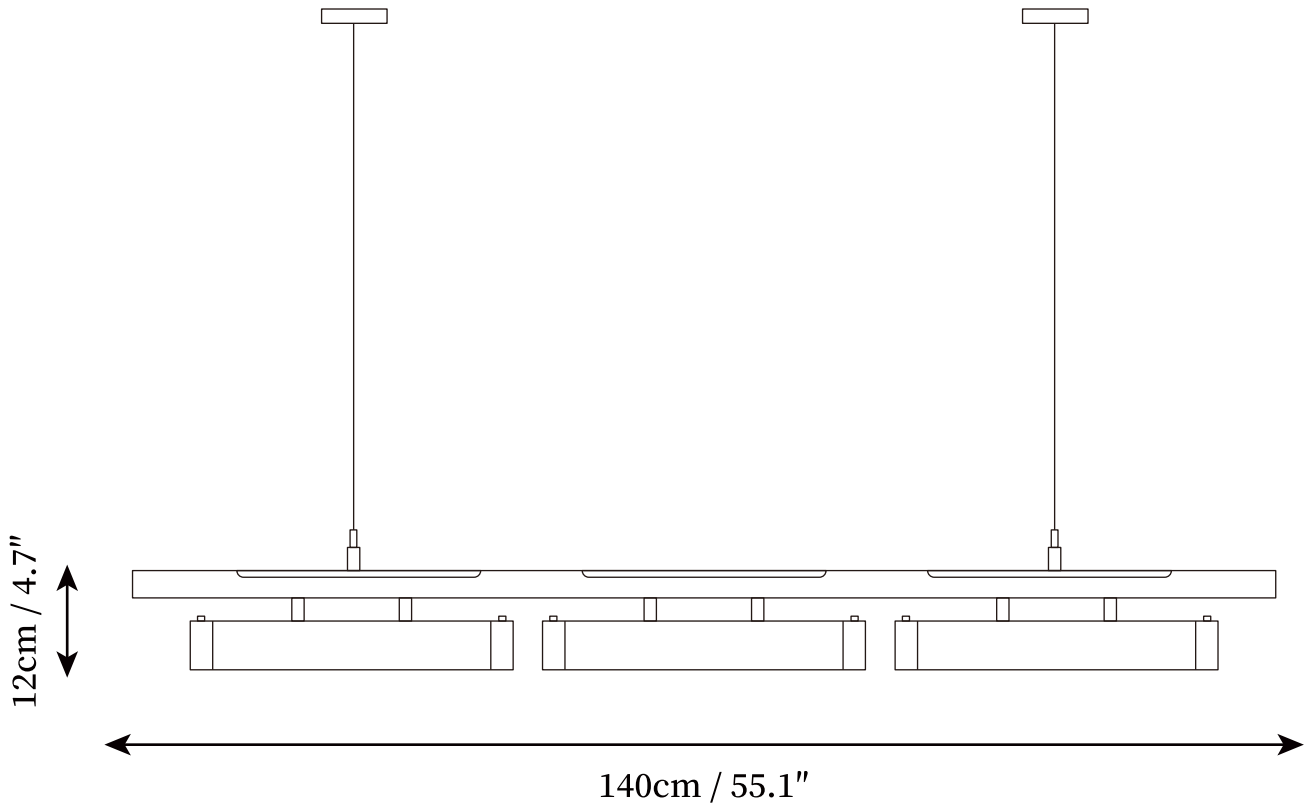

SPECIFICATION SHEET

SPECIFICATION DETAILS

*For custom options, consult factory for details

Fixture Dimensions	L 39.4" x H 4.7"
Light source	Integrated LED
Wattage	~ 20W
Voltage	AC 110-240V
Dimming	Not supported
CRI(Ra)	90+ CRI
Mounting	Hardwired.
LED Rated Life	30000 hours
Color Temperature	Warm Light (3000K), Neutral Light (4000K), Cool Light (6000K)
Control method	Compatible with common wall switches(not included)
Finishes	Polished brass, Black.
Shads Details	White.
Material	Brass, Acrylic.
Rod Length	The standard length of the cord is 59" (150 cm), the length is adjustable.

SPECIFICATION SHEET

SPECIFICATION DETAILS

*For custom options, consult factory for details

Fixture Dimensions	L 55.1" x H 4.7"
Light source	Integrated LED
Wattage	~ 30W
Voltage	AC 110-240V
Dimming	Not supported
CRI(Ra)	90+ CRI
Mounting	Hardwired.
LED Rated Life	30000 hours
Color Temperature	Warm Light (3000K), Neutral Light (4000K), Cool Light (6000K)
Control method	Compatible with common wall switches (not included)
Finishes	Polished brass, Black.
Shads Details	White.
Material	Brass, Acrylic.
Rod Length	The standard length of the cord is 59" (150 cm), the length is adjustable.

SPECIFICATION SHEET

SPECIFICATION DETAILS

*For custom options, consult factory for details

Fixture Dimensions	L 72.1" x H 4.7"
Light source	Integrated LED
Wattage	~ 30W
Voltage	AC 110-240V
Dimming	Not supported
CRI(Ra)	90+ CRI
Mounting	Hardwired.
LED Rated Life	30000 hours
Color Temperature	Warm Light (3000K), Neutral Light (4000K), Cool Light (6000K)
Control method	Compatible with common wall switches (not included)
Finishes	Polished brass, Black.
Shads Details	White.
Material	Brass, Acrylic.
Rod Length	The standard length of the cord is 59" (150 cm), the length is adjustable.