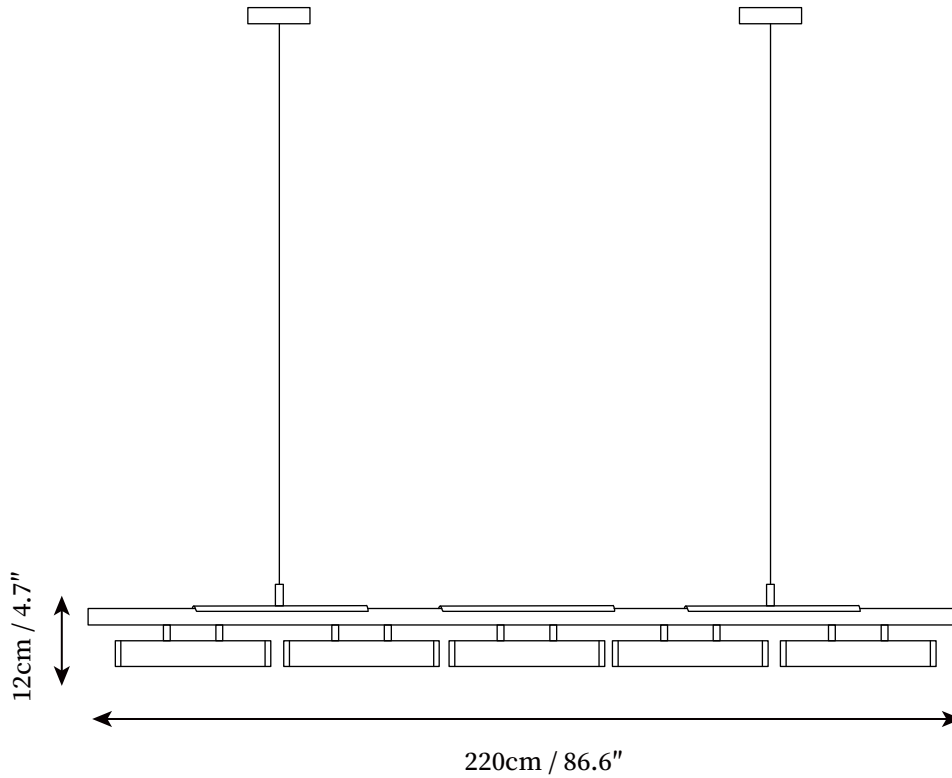

SPECIFICATION SHEET

SPECIFICATION DETAILS

*For custom options, consult factory for details

Fixture Dimensions	L 86.6" x H 4.7"
Light source	Integrated LED
Wattage	~ 30W
Voltage	AC 110-240V
Dimming	Not supported
CRI(Ra)	90+ CRI
Mounting	Hardwired.
LED Rated Life	30000 hours
Color Temperature	Warm Light (3000K), Neutral Light (4000K), Cool Light (6000K)
Control method	Compatible with common wall switches(not included)
Finishes	Polished brass, Black.
Shadow Details	White.
Material	Brass, Acrylic.
Wire Length	The standard length of the cord is 59" (150 cm), the length is adjustable.