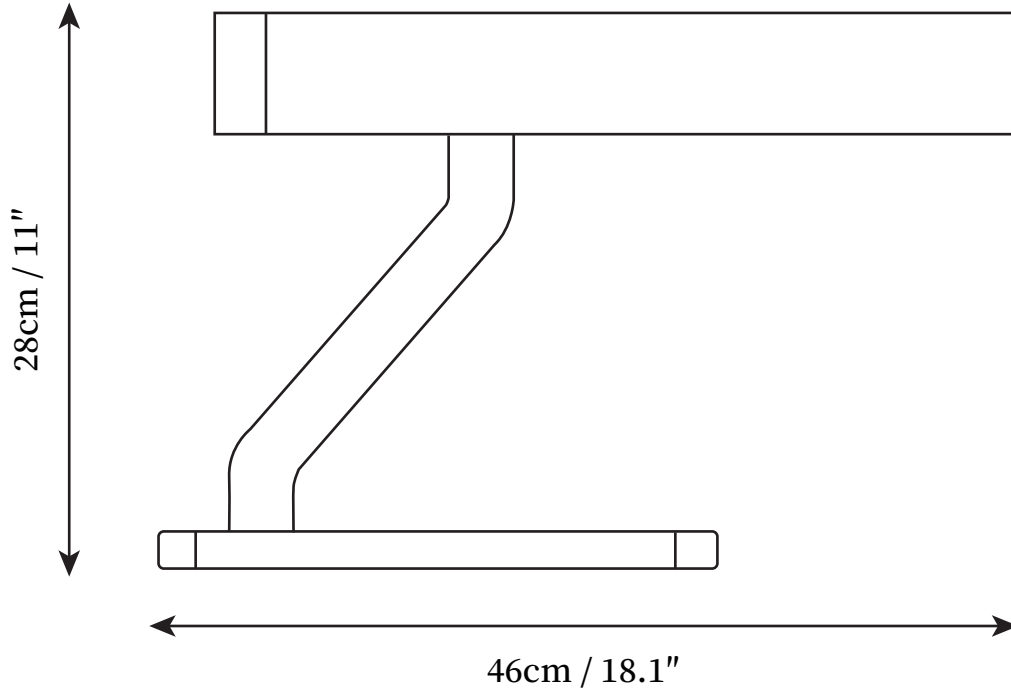

SPECIFICATION SHEET

SPECIFICATION DETAILS

*For custom options, consult factory for details

Fixture Dimensions	D 18.1" x H 11"
Light source	Integrated LED
Wattage	10W
Voltage	AC 110-240V
Color Temperature	3000k
CRI(Ra)	80CRI
Mounting	Table
Driver Required	Yes
Optional Color Temps	Warm White (3000K), Cool White (6000K), Daylight (4000K)
LED Rated Life	30000hours
Dimming	Dimming is not supported
Finishes	Polished brass
Shade Details	Polished brass
Material	Brass, Acrylic
Wire Length	59"
Wire Type	Wire with switch plug