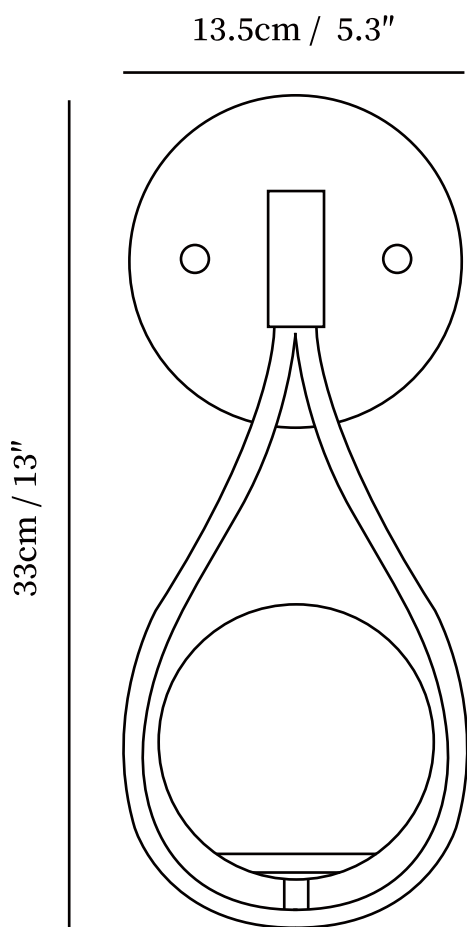

SPECIFICATION SHEET

SPECIFICATION DETAILS

*For custom options, consult factory for details

Fixture Dimensions	D 5.3" x H 13"
Light source	G9 (bulb not included)
Wattage	MAX 5W incandescent bulb or LED equivalent.
Voltage	AC 110-240V
Mounting	Hardwired.
Dimming	Compatible with dimmable bulbs (bulb not included)
Control method	Compatible with common wall switches (not included)
Finishes	Brass.
Glass Options	Opal
Material	Brass, Glass.
