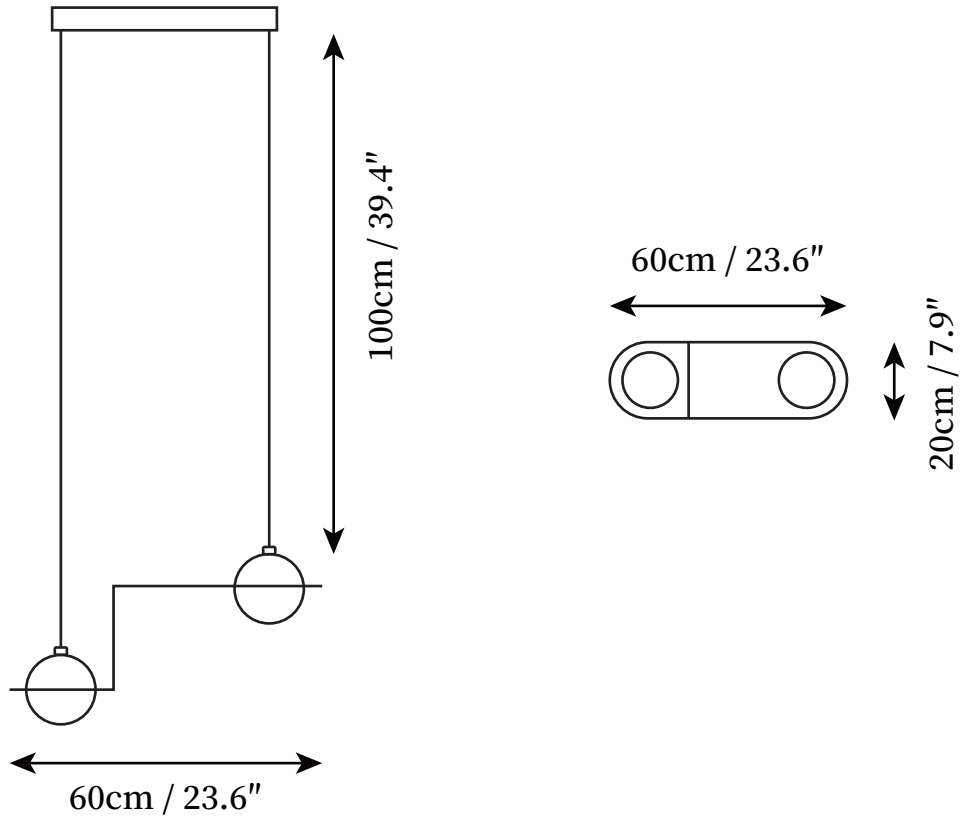

SPECIFICATION SHEET

SPECIFICATION DETAILS

*For custom options, consult factory for details

Fixture Dimensions	Laurent-04 D 28.7" x H 5.9"
Light source	E26 or E27
Wattage	40W (Single light)
Voltage	AC 110-240V
Color Temperature	Based on the purchase of light bulbs
CRI(Ra)	80CRI
Mounting	Ceiling
Driver Required	NO
Optional Color Temps	Buy bulbs as needed
LED Rated Life	Based on bulb life (we do not supply bulbs)
Dimming	Dimming is not supported
Finishes	Black
Glass Details	White
Material	Metal, Glass
Wire Length	59"
Wire Type	Black Coaxial Wire

SPECIFICATION SHEET

SPECIFICATION DETAILS

*For custom options, consult factory for details

Fixture Dimensions	Laurent-05 D 16.5" x W 7.9" x H 20.1"
Light source	E26 or E27
Wattage	40W (Single light)
Voltage	AC 110-240V
Color Temperature	Based on the purchase of light bulbs
CRI(Ra)	80CRI
Mounting	Ceiling
Driver Required	NO
Optional Color Temps	Buy bulbs as needed
LED Rated Life	Based on bulb life (we do not supply bulbs)
Dimming	Dimming is not supported
Finishes	Black
Glass Details	White
Material	Metal, Glass
Wire Length	59"
Wire Type	Black Coaxial Wire

SPECIFICATION SHEET

SPECIFICATION DETAILS

*For custom options, consult factory for details

Fixture Dimensions	Laurent-06 D 23.6" x H 7.9"
Light source	E26 or E27
Wattage	40W (Single light)
Voltage	AC 110-240V
Color Temperature	Based on the purchase of light bulbs
CRI(Ra)	80CRI
Mounting	Ceiling
Driver Required	NO
Optional Color Temps	Buy bulbs as needed
LED Rated Life	Based on bulb life (we do not supply bulbs)
Dimming	Dimming is not supported
Finishes	Black
Glass Details	White
Material	Metal, Glass
Wire Length	59"
Wire Type	Black Coaxial Wire