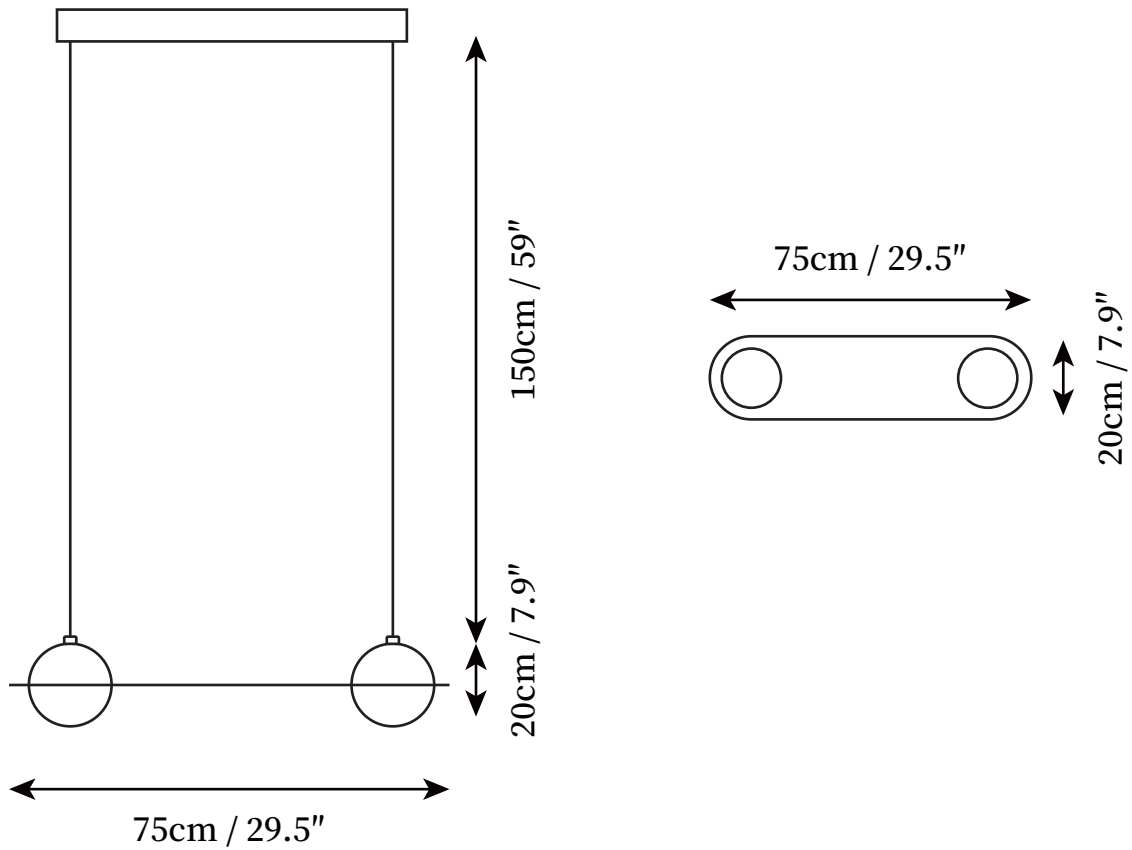

SPECIFICATION SHEET

SPECIFICATION DETAILS

*For custom options, consult factory for details

Fixture Dimensions	Laurent-02 D 27.6" x H 7.9"
Light source	E26 or E27
Wattage	40W (Singlelight)
Voltage	AC 110-240V
Color Temperature	Based on the purchase of light bulbs
CRI(Ra)	80CRI
Mounting	Ceiling
Driver Required	NO
Optional Color Temps	Buy bulbs as needed
LED Rated Life	Based on bulb life (we do not supply bulbs)
Dimming	Dimming is not supported
Finishes	Black
Glass Details	White
Material	Metal, Glass
Wire Length	59"
Wire Type	Black Coaxial Wire

SPECIFICATION SHEET

SPECIFICATION DETAILS

*For custom options, consult factory for details

Fixture Dimensions	Laurent-03 D 29.5 x H 7.9"
Light source	E26 or E27
Wattage	40W (Single light)
Voltage	AC 110-240V
Color Temperature	Based on the purchase of light bulbs
CRI(Ra)	80CRI
Mounting	Ceiling
Driver Required	NO
Optional Color Temps	Buy bulbs as needed
LED Rated Life	Based on bulb life (we do not supply bulbs)
Dimming	Dimming is not supported
Finishes	Black
Glass Details	White
Material	Metal, Glass
Wire Length	59"
Wire Type	Black Coaxial Wire

SPECIFICATION SHEET

SPECIFICATION DETAILS

*For custom options, consult factory for details

Fixture Dimensions	Laurent-04 D 28.7" x H 5.9"
Light source	E26 or E27
Wattage	40W (Single light)
Voltage	AC 110-240V
Color Temperature	Based on the purchase of light bulbs
CRI(Ra)	80CRI
Mounting	Ceiling
Driver Required	NO
Optional Color Temps	Buy bulbs as needed
LED Rated Life	Based on bulb life (we do not supply bulbs)
Dimming	Dimming is not supported
Finishes	Black
Glass Details	White
Material	Metal, Glass
Wire Length	59"
Wire Type	Black Coaxial Wire