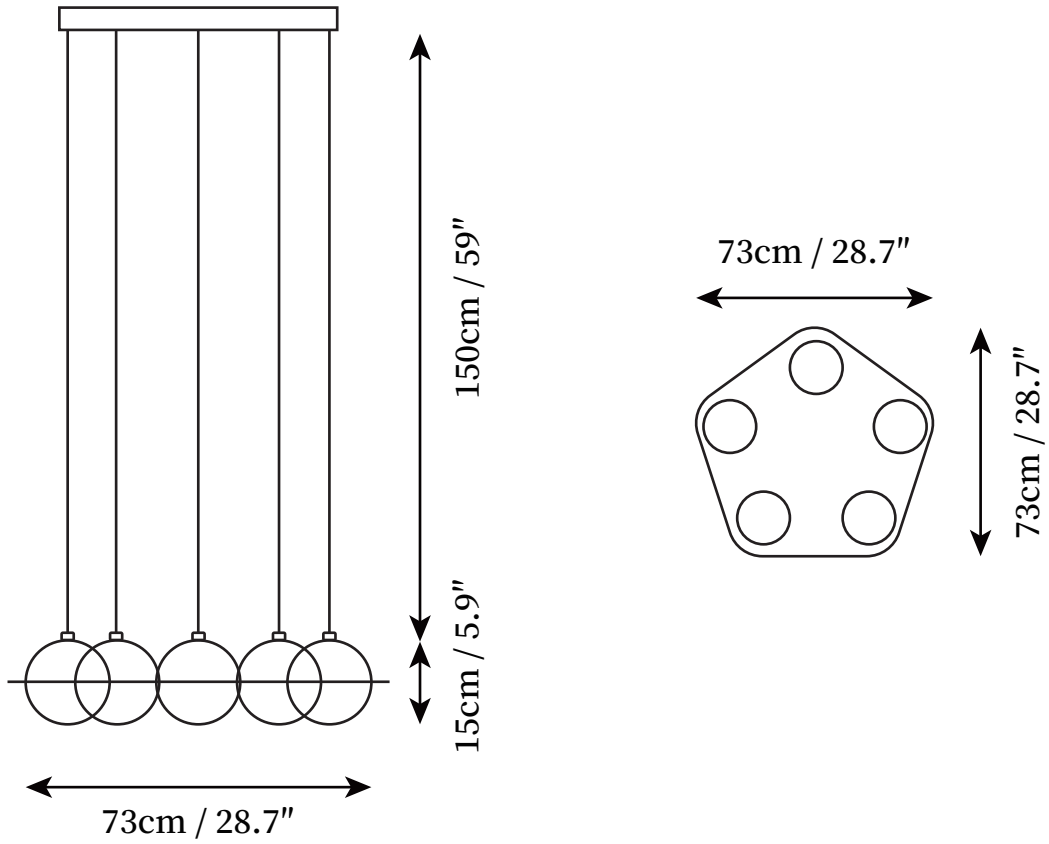

SPECIFICATION SHEET

SPECIFICATION DETAILS

*For custom options, consult factory for details

Fixture Dimensions	Laurent-02 D 27.6" x H 7.9"
Light source	E26 or E27
Wattage	40W (Singlelight)
Voltage	AC 110-240V
Color Temperature	Based on the purchase of light bulbs
CRI(Ra)	80CRI
Mounting	Ceiling
Driver Required	NO
Optional Color Temps	Buy bulbs as needed
LED Rated Life	Based on bulb life (we do not supply bulbs)
Dimming	Dimming is not supported
Finishes	Black
Glass Details	White
Material	Metal, Glass
Wire Length	59"
Wire Type	Black Coaxial Wire

SPECIFICATION SHEET

SPECIFICATION DETAILS

*For custom options, consult factory for details

Fixture Dimensions	Laurent-03 D 29.5 x H 7.9"
Light source	E26 or E27
Wattage	40W (Single light)
Voltage	AC 110-240V
Color Temperature	Based on the purchase of light bulbs
CRI(Ra)	80CRI
Mounting	Ceiling
Driver Required	NO
Optional Color Temps	Buy bulbs as needed
LED Rated Life	Based on bulb life (we do not supply bulbs)
Dimming	Dimming is not supported
Finishes	Black
Glass Details	White
Material	Metal, Glass
Wire Length	59"
Wire Type	Black Coaxial Wire

SPECIFICATION SHEET

SPECIFICATION DETAILS

*For custom options, consult factory for details

Fixture Dimensions	Laurent-04 D 28.7" x H 5.9"
Light source	E26 or E27
Wattage	40W (Single light)
Voltage	AC 110-240V
Color Temperature	Based on the purchase of light bulbs
CRI(Ra)	80CRI
Mounting	Ceiling
Driver Required	NO
Optional Color Temps	Buy bulbs as needed
LED Rated Life	Based on bulb life (we do not supply bulbs)
Dimming	Dimming is not supported
Finishes	Black
Glass Details	White
Material	Metal, Glass
Wire Length	59"
Wire Type	Black Coaxial Wire