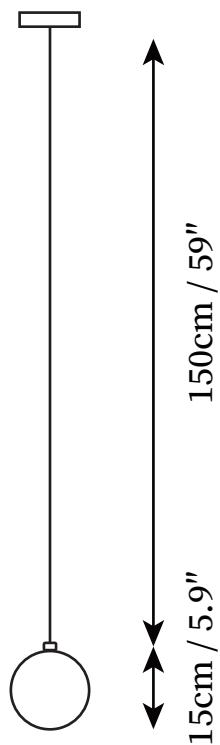

SPECIFICATION SHEET

SPECIFICATION DETAILS

*For custom options, consult factory for details

Fixture Dimensions	Laurent-10 D 5.9" x H 67"
Light source	E26 or E27
Wattage	40W (Single light)
Voltage	AC 110-240V
Color Temperature	Based on the purchase of light bulbs
CRI(Ra)	80CRI
Mounting	Ceiling
Driver Required	NO
Optional Color Temps	Buy bulbs as needed
LED Rated Life	Based on bulb life (we do not supply bulbs)
Dimming	Dimming is not supported
Finishes	Black
Glass Details	White
Material	Metal, Glass
Wire Length	59"
Wire Type	Black Coaxial Wire