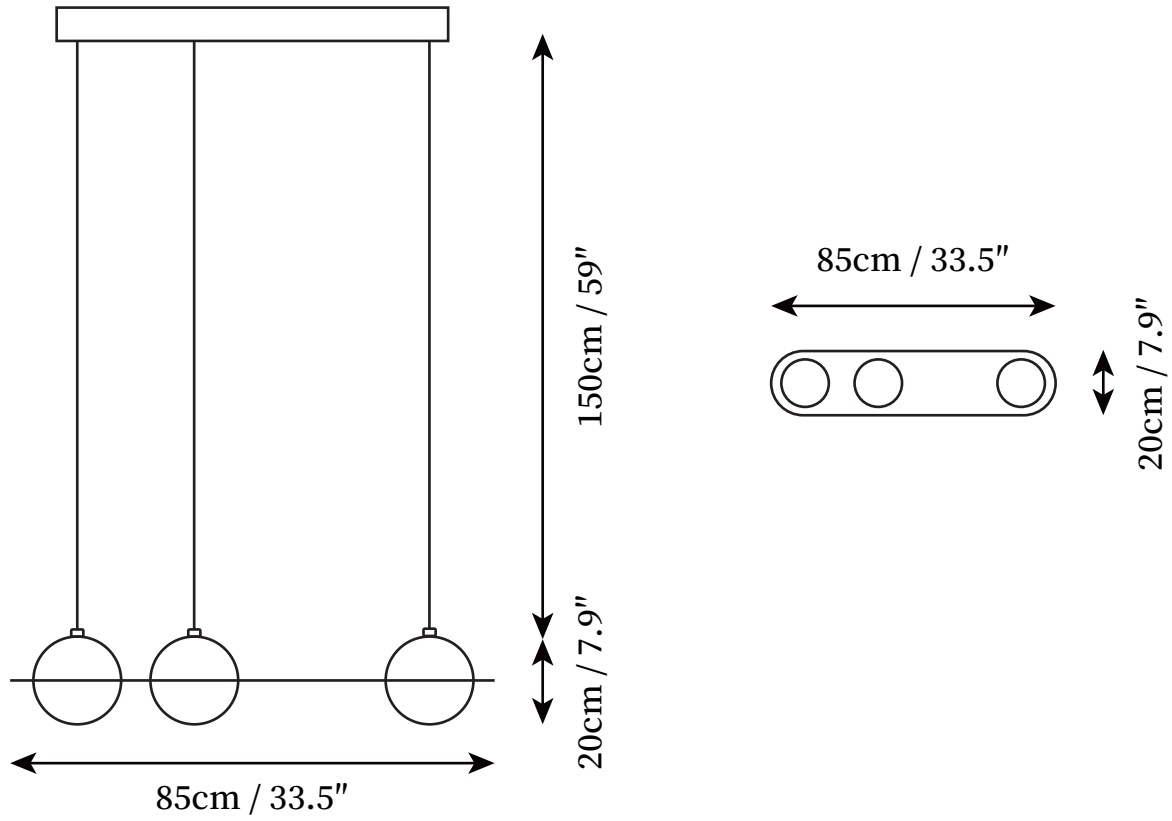

SPECIFICATION SHEET

SPECIFICATION DETAILS

*For custom options, consult factory for details

Fixture Dimensions	Laurent-05 D 16.5" x W 7.9" x H 20.1"
Light source	E26 or E27
Wattage	40W (Single light)
Voltage	AC 110-240V
Color Temperature	Based on the purchase of light bulbs
CRI(Ra)	80CRI
Mounting	Ceiling
Driver Required	NO
Optional Color Temps	Buy bulbs as needed
LED Rated Life	Based on bulb life (we do not supply bulbs)
Dimming	Dimming is not supported
Finishes	Black
Glass Details	White
Material	Metal, Glass
Wire Length	59"
Wire Type	Black Coaxial Wire

SPECIFICATION SHEET

SPECIFICATION DETAILS

*For custom options, consult factory for details

Fixture Dimensions	Laurent-06 D 23.6" x H 7.9"
Light source	E26 or E27
Wattage	40W (Single light)
Voltage	AC 110-240V
Color Temperature	Based on the purchase of light bulbs
CRI(Ra)	80CRI
Mounting	Ceiling
Driver Required	NO
Optional Color Temps	Buy bulbs as needed
LED Rated Life	Based on bulb life (we do not supply bulbs)
Dimming	Dimming is not supported
Finishes	Black
Glass Details	White
Material	Metal, Glass
Wire Length	59"
Wire Type	Black Coaxial Wire

SPECIFICATION SHEET

SPECIFICATION DETAILS

*For custom options, consult factory for details

Fixture Dimensions	Laurent-07 D 33.5" x H 7.9"
Light source	E26 or E27
Wattage	40W (Single light)
Voltage	AC 110-240V
Color Temperature	Based on the purchase of light bulbs
CRI(Ra)	80CRI
Mounting	Ceiling
Driver Required	NO
Optional Color Temps	Buy bulbs as needed
LED Rated Life	Based on bulb life (we do not supply bulbs)
Dimming	Dimming is not supported
Finishes	Black
Glass Details	White
Material	Metal, Glass
Wire Length	59"
Wire Type	Black Coaxial Wire