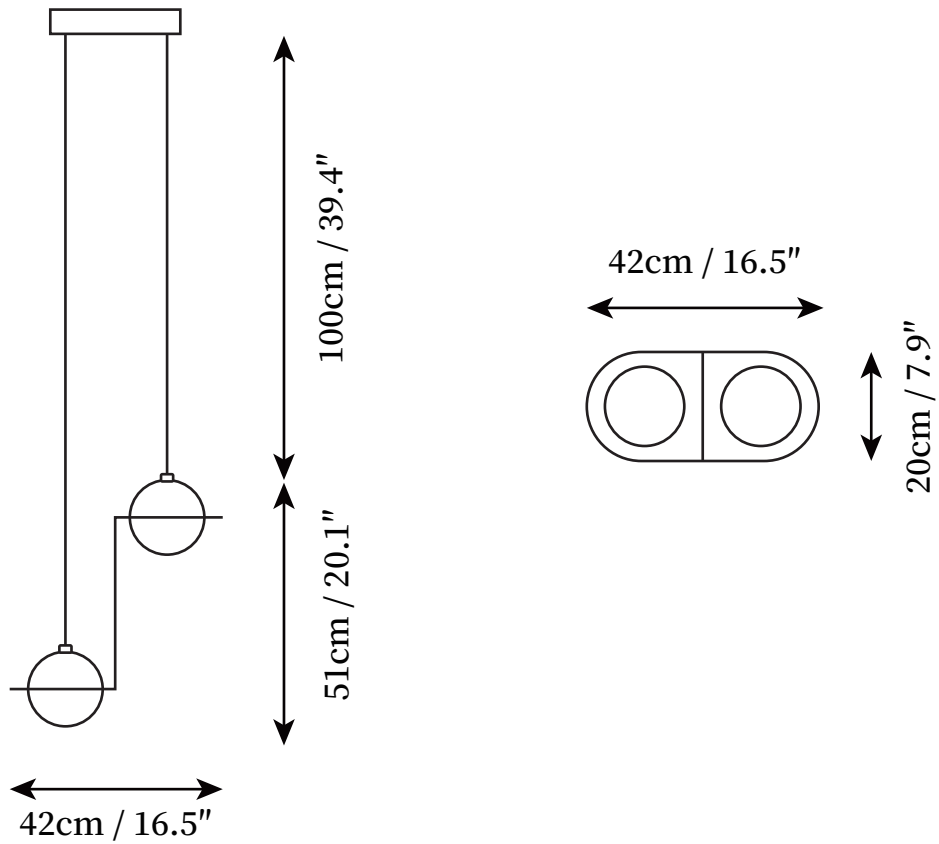

SPECIFICATION SHEET

SPECIFICATION DETAILS

*For custom options, consult factory for details

Fixture Dimensions	Laurent-03 D 29.5 x H 7.9"
Light source	E26 or E27
Wattage	40W (Single light)
Voltage	AC 110-240V
Color Temperature	Based on the purchase of light bulbs
CRI(Ra)	80CRI
Mounting	Ceiling
Driver Required	NO
Optional Color Temps	Buy bulbs as needed
LED Rated Life	Based on bulb life (we do not supply bulbs)
Dimming	Dimming is not supported
Finishes	Black
Glass Details	White
Material	Metal, Glass
Wire Length	59"
Wire Type	Black Coaxial Wire

SPECIFICATION SHEET

SPECIFICATION DETAILS

*For custom options, consult factory for details

Fixture Dimensions	Laurent-04 D 28.7" x H 5.9"
Light source	E26 or E27
Wattage	40W (Single light)
Voltage	AC 110-240V
Color Temperature	Based on the purchase of light bulbs
CRI(Ra)	80CRI
Mounting	Ceiling
Driver Required	NO
Optional Color Temps	Buy bulbs as needed
LED Rated Life	Based on bulb life (we do not supply bulbs)
Dimming	Dimming is not supported
Finishes	Black
Glass Details	White
Material	Metal, Glass
Wire Length	59"
Wire Type	Black Coaxial Wire

SPECIFICATION SHEET

SPECIFICATION DETAILS

*For custom options, consult factory for details

Fixture Dimensions	Laurent-05 D 16.5" x W 7.9" x H 20.1"
Light source	E26 or E27
Wattage	40W (Single light)
Voltage	AC 110-240V
Color Temperature	Based on the purchase of light bulbs
CRI(Ra)	80CRI
Mounting	Ceiling
Driver Required	NO
Optional Color Temps	Buy bulbs as needed
LED Rated Life	Based on bulb life (we do not supply bulbs)
Dimming	Dimming is not supported
Finishes	Black
Glass Details	White
Material	Metal, Glass
Wire Length	59"
Wire Type	Black Coaxial Wire