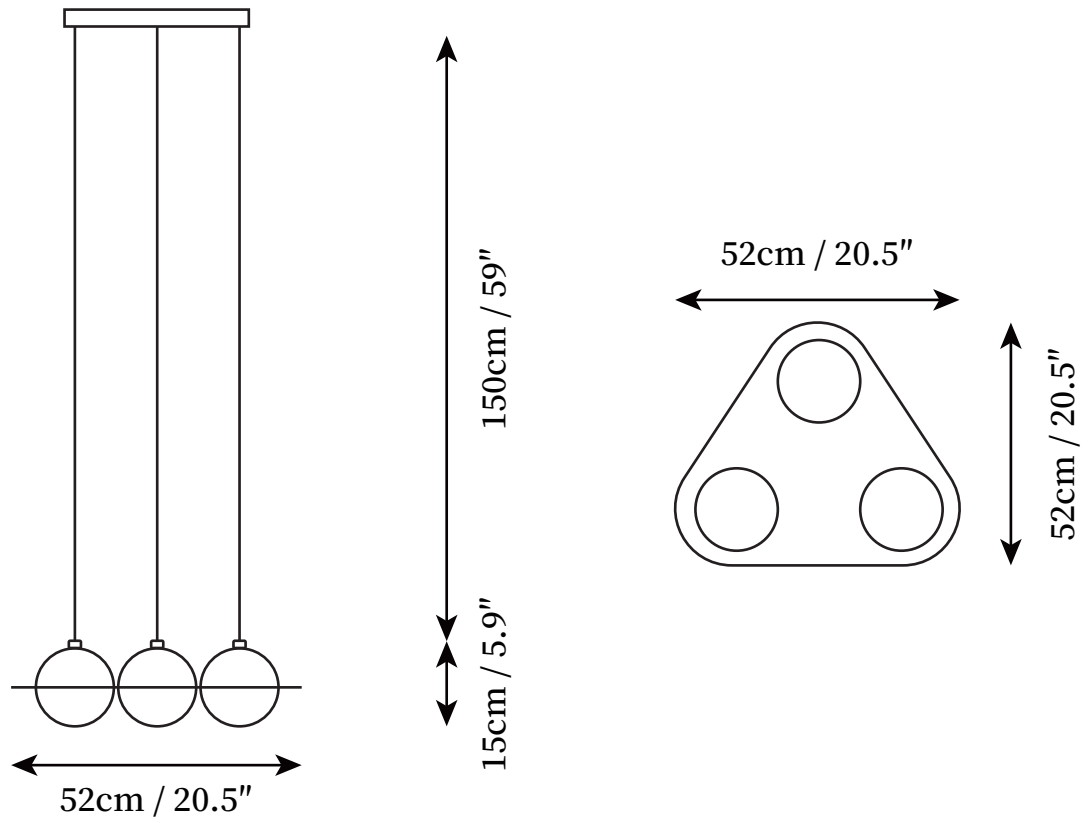

SPECIFICATION SHEET

SPECIFICATION DETAILS

*For custom options, consult factory for details

Fixture Dimensions	Laurent-06 D 23.6" x H 7.9"
Light source	E26 or E27
Wattage	40W (Single light)
Voltage	AC 110-240V
Color Temperature	Based on the purchase of light bulbs
CRI(Ra)	80CRI
Mounting	Ceiling
Driver Required	NO
Optional Color Temps	Buy bulbs as needed
LED Rated Life	Based on bulb life (we do not supply bulbs)
Dimming	Dimming is not supported
Finishes	Black
Glass Details	White
Material	Metal, Glass
Wire Length	59"
Wire Type	Black Coaxial Wire

SPECIFICATION SHEET

SPECIFICATION DETAILS

*For custom options, consult factory for details

Fixture Dimensions	Laurent-07 D 33.5" x H 7.9"
Light source	E26 or E27
Wattage	40W (Single light)
Voltage	AC 110-240V
Color Temperature	Based on the purchase of light bulbs
CRI(Ra)	80CRI
Mounting	Ceiling
Driver Required	NO
Optional Color Temps	Buy bulbs as needed
LED Rated Life	Based on bulb life (we do not supply bulbs)
Dimming	Dimming is not supported
Finishes	Black
Glass Details	White
Material	Metal, Glass
Wire Length	59"
Wire Type	Black Coaxial Wire

SPECIFICATION SHEET

SPECIFICATION DETAILS

*For custom options, consult factory for details

Fixture Dimensions	Laurent-08 D 20.5" x H 5.9"
Light source	E26 or E27
Wattage	40W (Single light)
Voltage	AC 110-240V
Color Temperature	Based on the purchase of light bulbs
CRI(Ra)	80CRI
Mounting	Ceiling
Driver Required	NO
Optional Color Temps	Buy bulbs as needed
LED Rated Life	Based on bulb life (we do not supply bulbs)
Dimming	Dimming is not supported
Finishes	Black
Glass Details	White
Material	Metal, Glass
Wire Length	59"
Wire Type	Black Coaxial Wire