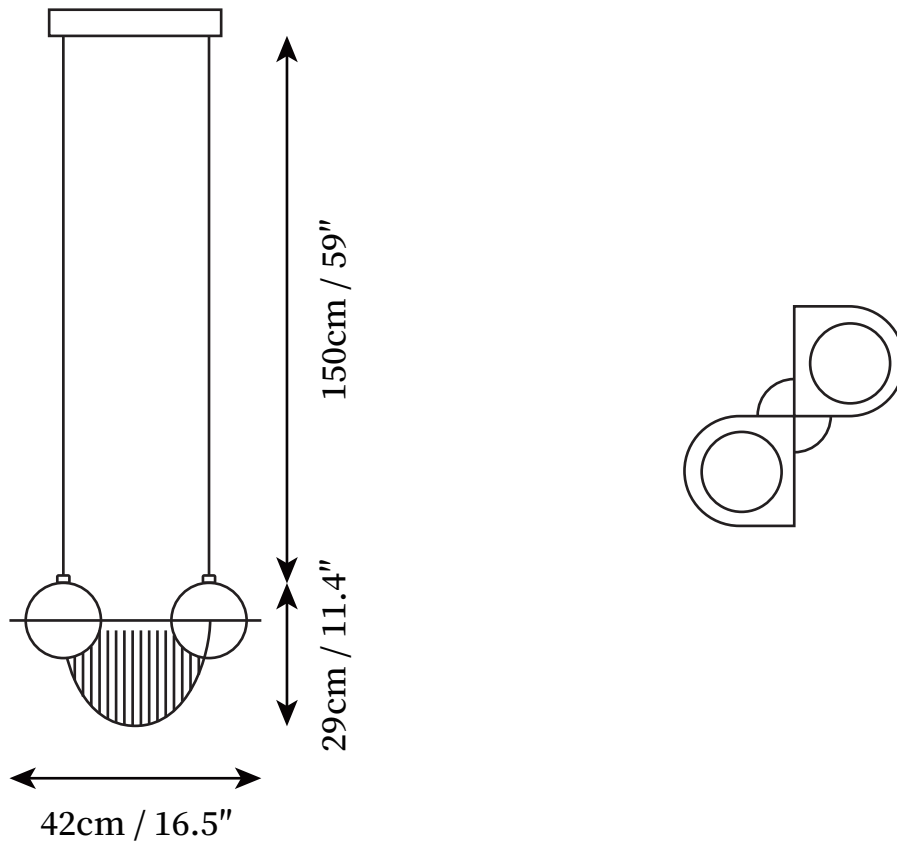

SPECIFICATION SHEET

SPECIFICATION DETAILS

*For custom options, consult factory for details

Fixture Dimensions	Laurent-07 D 33.5" x H 7.9"
Light source	E26 or E27
Wattage	40W (Single light)
Voltage	AC 110-240V
Color Temperature	Based on the purchase of light bulbs
CRI(Ra)	80CRI
Mounting	Ceiling
Driver Required	NO
Optional Color Temps	Buy bulbs as needed
LED Rated Life	Based on bulb life (we do not supply bulbs)
Dimming	Dimming is not supported
Finishes	Black
Glass Details	White
Material	Metal, Glass
Wire Length	59"
Wire Type	Black Coaxial Wire

SPECIFICATION SHEET

SPECIFICATION DETAILS

*For custom options, consult factory for details

Fixture Dimensions	Laurent-08 D 20.5" x H 5.9"
Light source	E26 or E27
Wattage	40W (Single light)
Voltage	AC 110-240V
Color Temperature	Based on the purchase of light bulbs
CRI(Ra)	80CRI
Mounting	Ceiling
Driver Required	NO
Optional Color Temps	Buy bulbs as needed
LED Rated Life	Based on bulb life (we do not supply bulbs)
Dimming	Dimming is not supported
Finishes	Black
Glass Details	White
Material	Metal, Glass
Wire Length	59"
Wire Type	Black Coaxial Wire

SPECIFICATION SHEET

SPECIFICATION DETAILS

*For custom options, consult factory for details

Fixture Dimensions	Laurent-09 D 22.8" x H 11"
Light source	E26 or E27
Wattage	40W (Single light)
Voltage	AC 110-240V
Color Temperature	Based on the purchase of light bulbs
CRI(Ra)	80CRI
Mounting	Ceiling
Driver Required	NO
Optional Color Temps	Buy bulbs as needed
LED Rated Life	Based on bulb life (we do not supply bulbs)
Dimming	Dimming is not supported
Finishes	Black
Glass Details	White
Material	Metal, Glass
Wire Length	59"
Wire Type	Black Coaxial Wire