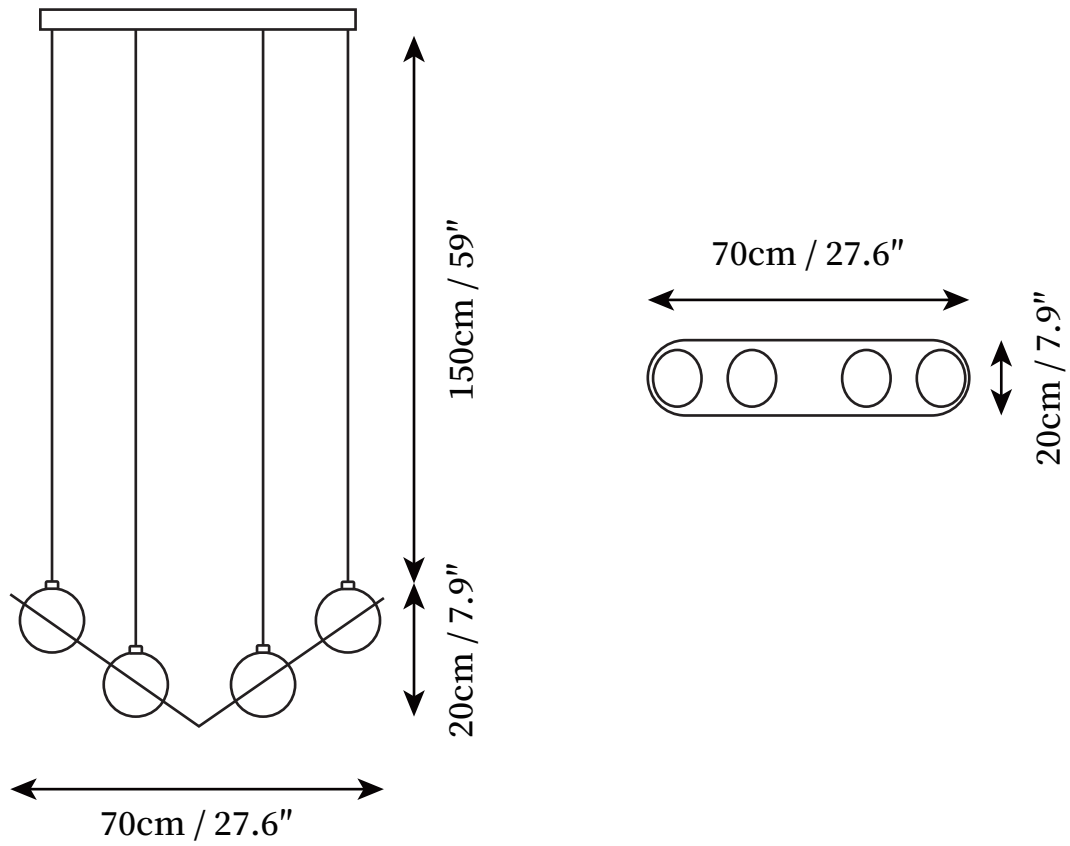

SPECIFICATION SHEET

SPECIFICATION DETAILS

*For custom options, consult factory for details

Fixture Dimensions	Laurent-02 D 27.6" x H 7.9"
Light source	E26 or E27
Wattage	40W (Singlelight)
Voltage	AC 110-240V
Color Temperature	Based on the purchase of light bulbs
CRI(Ra)	80CRI
Mounting	Ceiling
Driver Required	NO
Optional Color Temps	Buy bulbs as needed
LED Rated Life	Based on bulb life (we do not supply bulbs)
Dimming	Dimming is not supported
Finishes	Black
Glass Details	White
Material	Metal, Glass
Wire Length	59"
Wire Type	Black Coaxial Wire

SPECIFICATION SHEET

SPECIFICATION DETAILS

*For custom options, consult factory for details

Fixture Dimensions	Laurent-03 D 29.5 x H 7.9"
Light source	E26 or E27
Wattage	40W (Single light)
Voltage	AC 110-240V
Color Temperature	Based on the purchase of light bulbs
CRI(Ra)	80CRI
Mounting	Ceiling
Driver Required	NO
Optional Color Temps	Buy bulbs as needed
LED Rated Life	Based on bulb life (we do not supply bulbs)
Dimming	Dimming is not supported
Finishes	Black
Glass Details	White
Material	Metal, Glass
Wire Length	59"
Wire Type	Black Coaxial Wire

SPECIFICATION SHEET

SPECIFICATION DETAILS

*For custom options, consult factory for details

Fixture Dimensions	Laurent-04 D 28.7" x H 5.9"
Light source	E26 or E27
Wattage	40W (Single light)
Voltage	AC 110-240V
Color Temperature	Based on the purchase of light bulbs
CRI(Ra)	80CRI
Mounting	Ceiling
Driver Required	NO
Optional Color Temps	Buy bulbs as needed
LED Rated Life	Based on bulb life (we do not supply bulbs)
Dimming	Dimming is not supported
Finishes	Black
Glass Details	White
Material	Metal, Glass
Wire Length	59"
Wire Type	Black Coaxial Wire