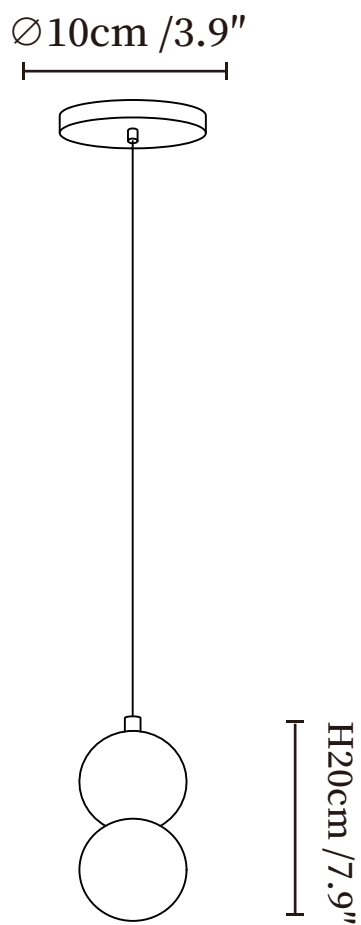

SPECIFICATION SHEET

SPECIFICATION DETAILS

*For custom options, consult factory for details

Fixture Dimensions	$\text{Ø} 3.9'' \times \text{H} 7.9''$
Light source	G9 (bulb not included)
Wattage	MAX 5W incandescent bulb or LED equivalent.
Voltage	AC 110-240V
Mounting	Hardwired.
Dimming	Compatible with dimmable bulbs (bulb not included)
Control method	Compatible with common wall switches(not included)
Finishes	Grey, Black.
Shade Details	White.
Material	Cement, Black Sandstone, White sandstone, Glass.
Wire Length	The standard length of the suspended wire is 59 "(150 cm) and the length is adjustable.

SPECIFICATION SHEET

SPECIFICATION DETAILS

*For custom options, consult factory for details

Fixture Dimensions	Ø 7.9" x H 59.1"
Light source	G9 (bulb not included)
Wattage	MAX 5W incandescent bulb or LED equivalent.
Voltage	AC 110-240V
Mounting	Hardwired.
Dimming	Compatible with dimmable bulbs (bulb not included)
Control method	Compatible with common wall switches(not included)
Finishes	Grey, Black.
Shade Details	White.
Material	Cement, Black Sandstone, White sandstone, Glass.
Wire Length	The standard length of the suspended wire is 59 "(150 cm) and the length is adjustable.

SPECIFICATION SHEET

SPECIFICATION DETAILS

*For custom options, consult factory for details

Fixture Dimensions	Ø 11.8" x H 59.1"
Light source	G9 (bulb not included)
Wattage	MAX 5W incandescent bulb or LED equivalent.
Voltage	AC 110-240V
Mounting	Hardwired.
Dimming	Compatible with dimmable bulbs (bulb not included)
Control method	Compatible with common wall switches (not included)
Finishes	Grey, Black.
Shade Details	White.
Material	Cement, Black Sandstone, White sandstone, Glass.
Wire Length	The standard length of the suspended wire is 59 "(150 cm) and the length is adjustable.