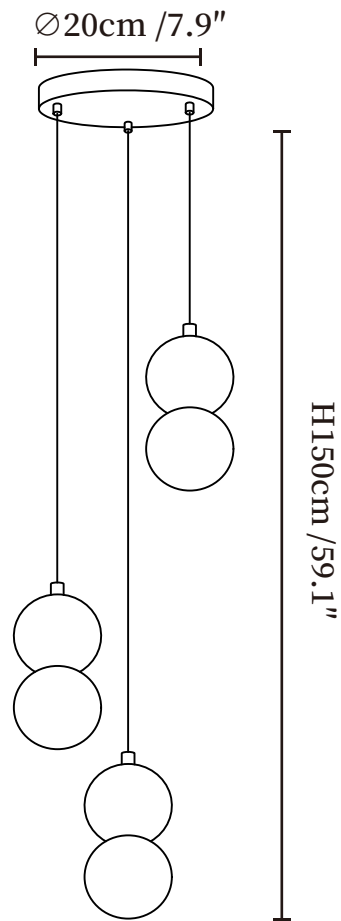

SPECIFICATION SHEET

SPECIFICATION DETAILS

*For custom options, consult factory for details

Fixture Dimensions	$\text{Ø} 3.9'' \times \text{H} 7.9''$
Light source	G9 (bulb not included)
Wattage	MAX 5W incandescent bulb or LED equivalent.
Voltage	AC 110-240V
Mounting	Hardwired.
Dimming	Compatible with dimmable bulbs (bulb not included)
Control method	Compatible with common wall switches(not included)
Finishes	Grey, Black.
Shade Details	White.
Material	Cement, Black Sandstone, White sandstone, Glass.
Wire Length	The standard length of the suspended wire is 59 "(150 cm) and the length is adjustable.

SPECIFICATION SHEET

SPECIFICATION DETAILS

*For custom options, consult factory for details

Fixture Dimensions	Ø 7.9" x H 59.1"
Light source	G9 (bulb not included)
Wattage	MAX 5W incandescent bulb or LED equivalent.
Voltage	AC 110-240V
Mounting	Hardwired.
Dimming	Compatible with dimmable bulbs (bulb not included)
Control method	Compatible with common wall switches(not included)
Finishes	Grey, Black.
Shade Details	White.
Material	Cement, Black Sandstone, White sandstone, Glass.
Wire Length	The standard length of the suspended wire is 59 "(150 cm) and the length is adjustable.

SPECIFICATION SHEET

SPECIFICATION DETAILS

*For custom options, consult factory for details

Fixture Dimensions	Ø 11.8" x H 59.1"
Light source	G9 (bulb not included)
Wattage	MAX 5W incandescent bulb or LED equivalent.
Voltage	AC 110-240V
Mounting	Hardwired.
Dimming	Compatible with dimmable bulbs (bulb not included)
Control method	Compatible with common wall switches (not included)
Finishes	Grey, Black.
Shade Details	White.
Material	Cement, Black Sandstone, White sandstone, Glass.
Wire Length	The standard length of the suspended wire is 59 "(150 cm) and the length is adjustable.