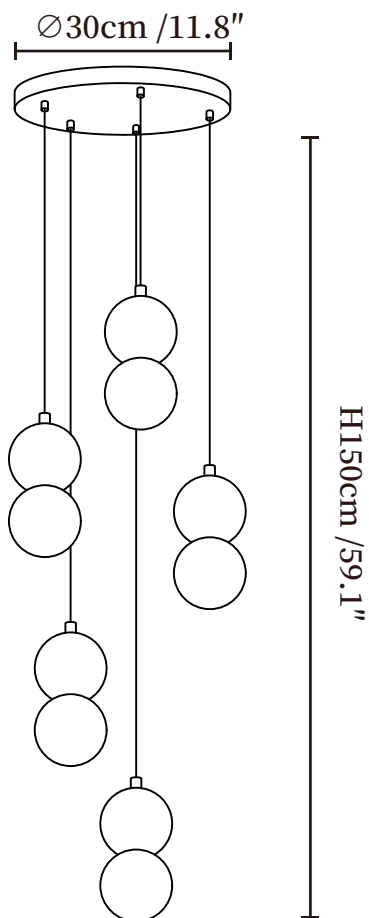

SPECIFICATION SHEET

SPECIFICATION DETAILS

*For custom options, consult factory for details

Fixture Dimensions	$\text{Ø} 3.9'' \times \text{H} 7.9''$
Light source	G9 (bulb not included)
Wattage	MAX 5W incandescent bulb or LED equivalent.
Voltage	AC 110-240V
Mounting	Hardwired.
Dimming	Compatible with dimmable bulbs (bulb not included)
Control method	Compatible with common wall switches(not included)
Finishes	Grey, Black.
Shade Details	White.
Material	Cement, Black Sandstone, White sandstone, Glass.
Wire Length	The standard length of the suspended wire is 59 "(150 cm) and the length is adjustable.

SPECIFICATION SHEET

SPECIFICATION DETAILS

*For custom options, consult factory for details

Fixture Dimensions	Ø 7.9" x H 59.1"
Light source	G9 (bulb not included)
Wattage	MAX 5W incandescent bulb or LED equivalent.
Voltage	AC 110-240V
Mounting	Hardwired.
Dimming	Compatible with dimmable bulbs (bulb not included)
Control method	Compatible with common wall switches(not included)
Finishes	Grey, Black.
Shade Details	White.
Material	Cement, Black Sandstone, White sandstone, Glass.
Wire Length	The standard length of the suspended wire is 59 "(150 cm) and the length is adjustable.

SPECIFICATION SHEET

SPECIFICATION DETAILS

*For custom options, consult factory for details

Fixture Dimensions	Ø 11.8" x H 59.1"
Light source	G9 (bulb not included)
Wattage	MAX 5W incandescent bulb or LED equivalent.
Voltage	AC 110-240V
Mounting	Hardwired.
Dimming	Compatible with dimmable bulbs (bulb not included)
Control method	Compatible with common wall switches (not included)
Finishes	Grey, Black.
Shade Details	White.
Material	Cement, Black Sandstone, White sandstone, Glass.
Wire Length	The standard length of the suspended wire is 59 "(150 cm) and the length is adjustable.