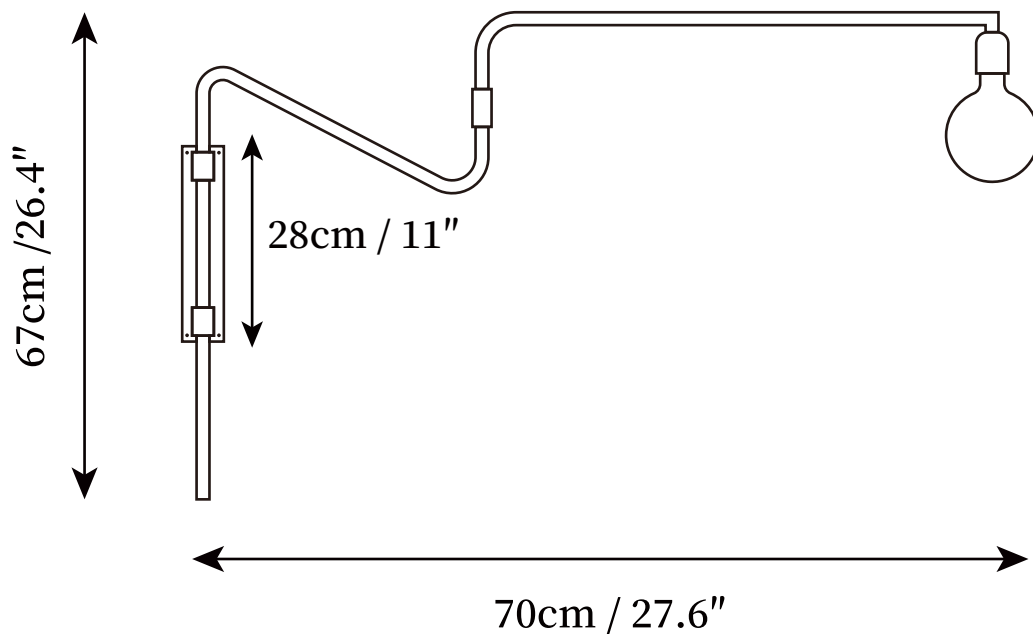

SPECIFICATION SHEET

SPECIFICATION DETAILS

*For custom options, consult factory for details

Fixture Dimensions	Ø 27.6" x H 26.4"
Light source	E26 or E27 (bulb not included)
Wattage	MAX 40W incandescent bulb or LED equivalent.
Voltage	AC 110-240V
Mounting	Hardwired.
Dimming	Compatible with dimmable bulbs (bulb not included)
Control method	Compatible with common wall switches (not included)
Finishes	Black, Brass
Shade Details	Black, Brass
Material	Brass, Lacquered steel.