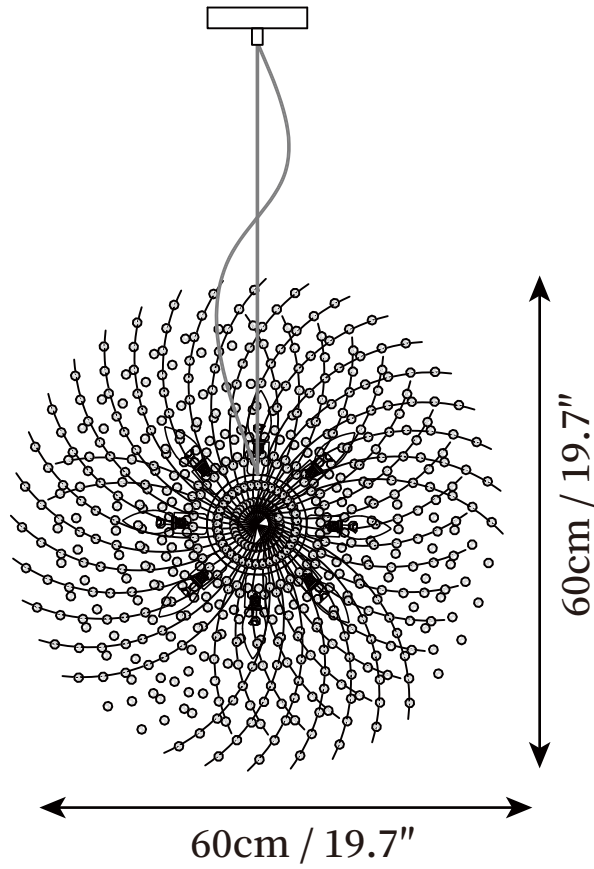

## SPECIFICATION DETAILS

\*For custom options, consult factory for details

<b>Fixture Dimensions</b>	D 19.7", D 21.7", D 23.6"
<b>Light source</b>	G9. (bulb not included).
<b>Wattage</b>	~ 5W incandescent bulb or LED equivalent.
<b>Voltage</b>	AC 110-240V
<b>Mounting</b>	Hardwired.
<b>Dimming</b>	Compatible with dimmable bulbs (bulb not included)
<b>Control method</b>	Compatible with common wall switches(not included)
<b>Finishes</b>	Gold.
<b>Shade Details</b>	Clear crystal.
<b>Material</b>	Metal, Crystal.
<b>Wire Length</b>	The standard length of the cord is 59" (150 cm), the length is adjustable.