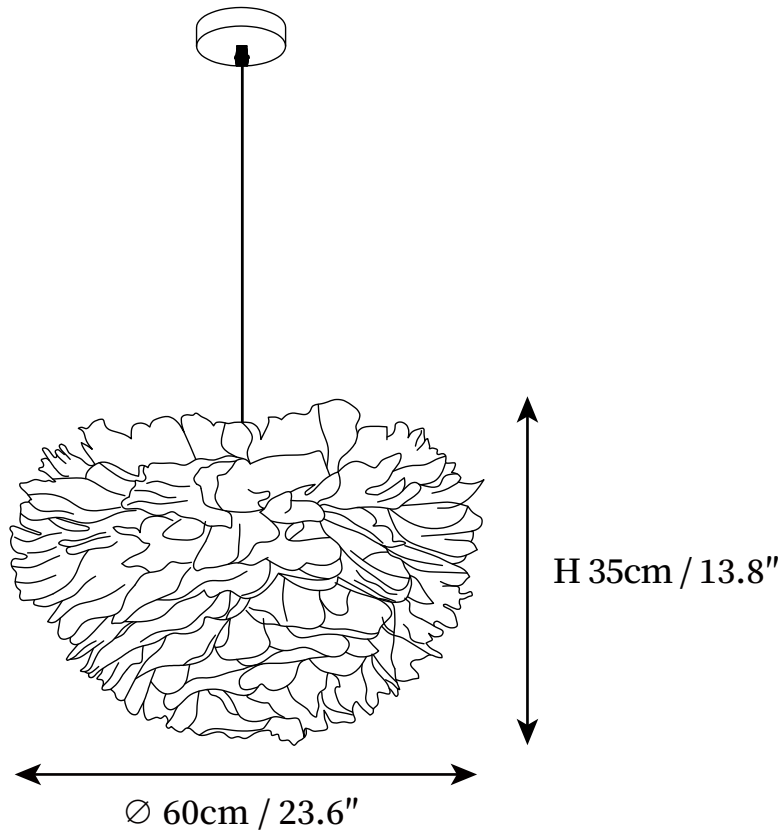

SPECIFICATION SHEET

SPECIFICATION DETAILS

*For custom options, consult factory for details

Fixture Dimensions	D 15.8" x H 9.8", D 19.7" x H 11.8", D 23.6" x H 13.8"
Light source	E26 or E27. (bulb not included).
Wattage	MAX 40W incandescent bulb or LED equivalent.
Voltage	AC 110-240V
Mounting	Hardwired.
Dimming	Compatible with dimmable bulbs (bulb not included)
Control method	Compatible with common wall switches (not included)
Finishes	White.
Shade Details	White.
Material	Metal, Feather.
Wire Length	The standard length of the cord is 59" (150 cm), the length is adjustable.

SPECIFICATION SHEET

SPECIFICATION DETAILS

*For custom options, consult factory for details

Fixture Dimensions	D 19.7" x H 5.5", D 23.6" x H 6.7", D 27.6" x H 7.9", D 31.5" x H 7.9"
Light source	E26 or E27. (bulb not included).
Wattage	MAX 40W incandescent bulb or LED equivalent.
Voltage	AC 110-240V
Mounting	Hardwired.
Dimming	Compatible with dimmable bulbs (bulb not included)
Control method	Compatible with common wall switches (not included)
Finishes	White.
Shade Details	White.
Material	Metal, Feather.
Wire Length	The standard length of the cord is 59" (150 cm), the length is adjustable.