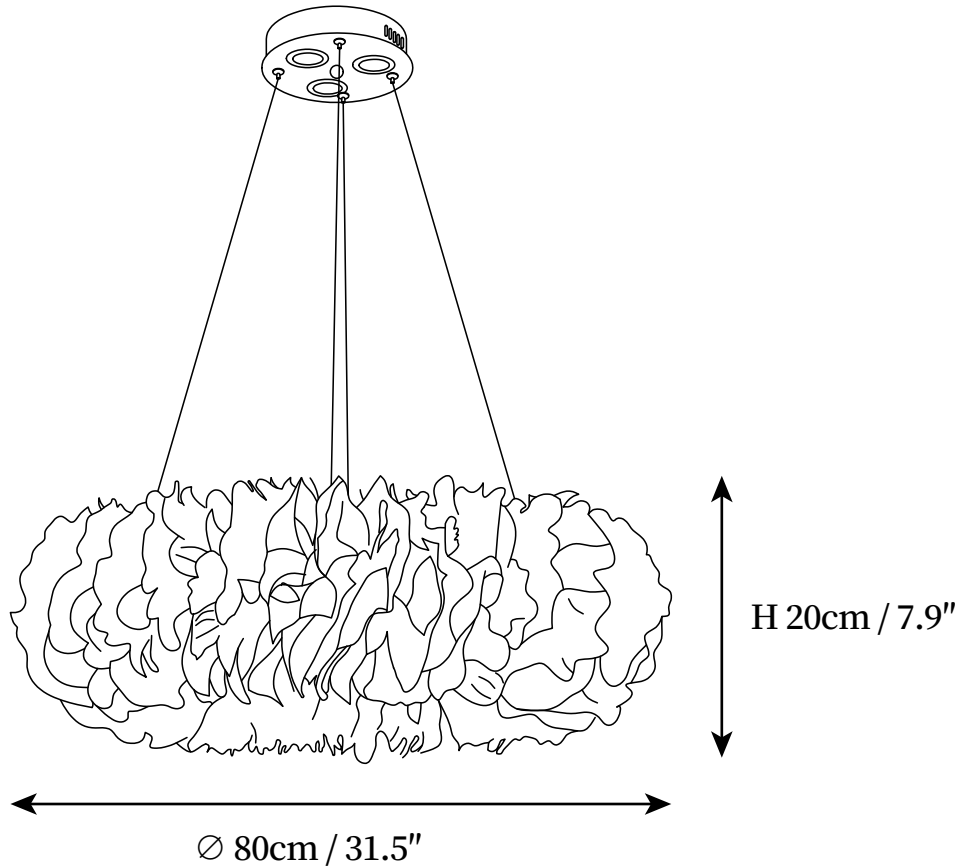

SPECIFICATION SHEET

SPECIFICATION DETAILS

*For custom options, consult factory for details

Fixture Dimensions	D 15.8" x H 9.8", D 19.7" x H 11.8", D 23.6" x H 13.8"
Light source	E26 or E27. (bulb not included).
Wattage	MAX 40W incandescent bulb or LED equivalent.
Voltage	AC 110-240V
Mounting	Hardwired.
Dimming	Compatible with dimmable bulbs (bulb not included)
Control method	Compatible with common wall switches (not included)
Finishes	White.
Shade Details	White.
Material	Metal, Feather.
Wire Length	The standard length of the cord is 59" (150 cm), the length is adjustable.

SPECIFICATION SHEET

SPECIFICATION DETAILS

*For custom options, consult factory for details

Fixture Dimensions	D 19.7" x H 5.5", D 23.6" x H 6.7", D 27.6" x H 7.9", D 31.5" x H 7.9"
Light source	E26 or E27. (bulb not included).
Wattage	MAX 40W incandescent bulb or LED equivalent.
Voltage	AC 110-240V
Mounting	Hardwired.
Dimming	Compatible with dimmable bulbs (bulb not included)
Control method	Compatible with common wall switches (not included)
Finishes	White.
Shade Details	White.
Material	Metal, Feather.
Wire Length	The standard length of the cord is 59" (150 cm), the length is adjustable.