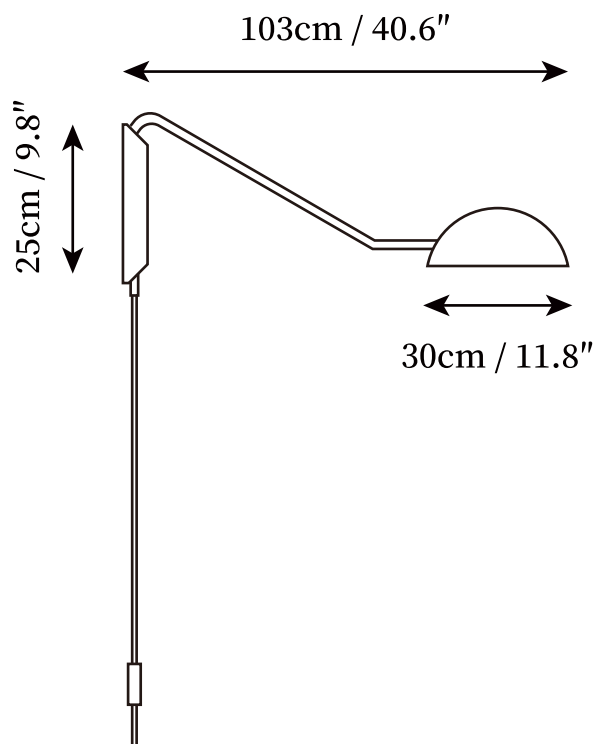

SPECIFICATION SHEET

SPECIFICATION DETAILS

*For custom options, consult factory for details

Fixture Dimensions	W 40.6" x H 11.8"
Light source	E26 or E27. (bulb not included)
Wattage	MAX 40W incandescent bulb or LED equivalent.
Voltage	AC 110-240V
Mounting	Hardwired.
Dimming	Compatible with dimmable bulbs (bulb not included)
Control method	Compatible with common wall switches(not included)
Finishes	White, Black, Wood color.
Shade Details	White.
Material	Wood, Aluminum, Glass.