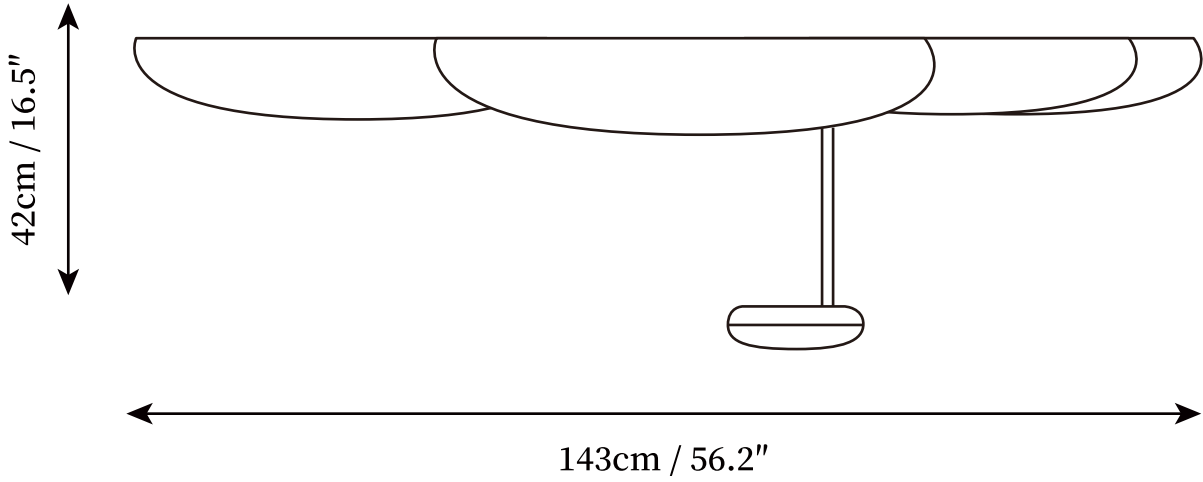

SPECIFICATION SHEET

SPECIFICATION DETAILS

*For custom options, consult factory for details

SKU	V202007080801
Fixture Dimensions	D 42.5" x H 13.8"
Light source	Integrated LED
Wattage	~20W
Voltage	AC 110-240V
Dimming	Not supported
CRI(Ra)	90+CRI
Mounting	Hardwired.
LED Rated Life	30000 hours
Color Temperature	Warm Light (3000K), Neutral Light (4000K), Cool Light (6000K)
Control method	Compatible with common wall switches (not included)
Finishes	Bright chrome
Shade Details	Bright chrome
Material	Acrylic, alloy

SPECIFICATION SHEET

SPECIFICATION DETAILS

*For custom options, consult factory for details

SKU	V202007080802
Fixture Dimensions	D 56.2" x H 16.5"
Light source	Integrated LED
Wattage	~30W
Voltage	AC 110-240V
Dimming	Not supported
CRI(Ra)	90+CRI
Mounting	Hardwired.
LED Rated Life	30000 hours
Color Temperature	Warm Light (3000K), Neutral Light (4000K), Cool Light (6000K)
Control method	Compatible with common wall switches(not included)
Finishes	Bright chrome
Shade Details	Bright chrome
Material	Acrylic, alloy