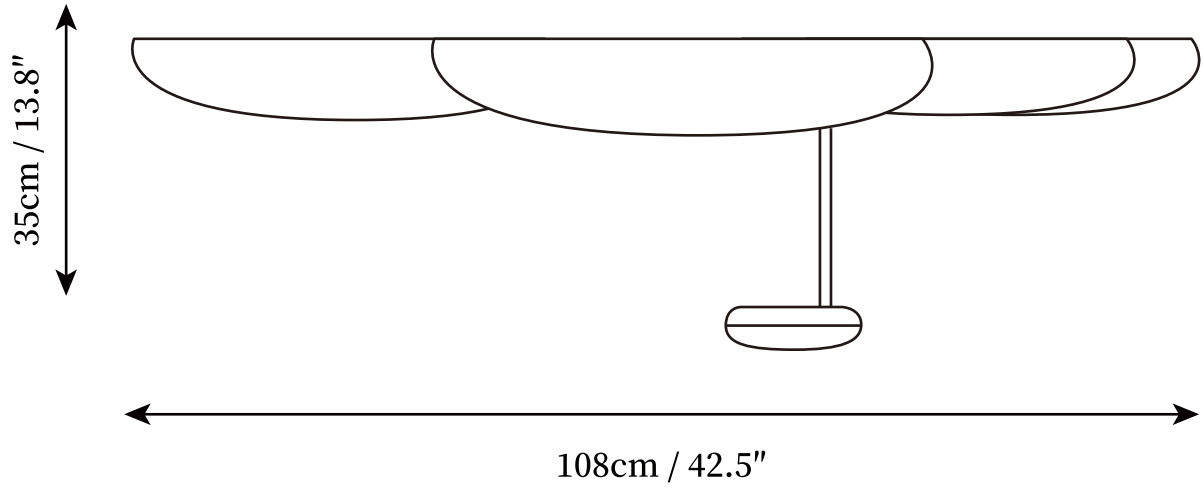

SPECIFICATION SHEET

SPECIFICATION DETAILS

*For custom options, consult factory for details

SKU	V202007080801
Fixture Dimensions	D 42.5" x H 13.8"
Light source	Integrated LED
Wattage	~20W
Voltage	AC 110-240V
Dimming	Not supported
CRI(Ra)	90+CRI
Mounting	Hardwired.
LED Rated Life	30000 hours
Color Temperature	Warm Light (3000K), Neutral Light (4000K), Cool Light (6000K)
Control method	Compatible with common wall switches (not included)
Finishes	Bright chrome
Shade Details	Bright chrome
Material	Acrylic, alloy

SPECIFICATION SHEET

SPECIFICATION DETAILS

*For custom options, consult factory for details

SKU	V202007080802
Fixture Dimensions	D 56.2" x H 16.5"
Light source	Integrated LED
Wattage	~30W
Voltage	AC 110-240V
Dimming	Not supported
CRI(Ra)	90+CRI
Mounting	Hardwired.
LED Rated Life	30000 hours
Color Temperature	Warm Light (3000K), Neutral Light (4000K), Cool Light (6000K)
Control method	Compatible with common wall switches(not included)
Finishes	Bright chrome
Shade Details	Bright chrome
Material	Acrylic, alloy