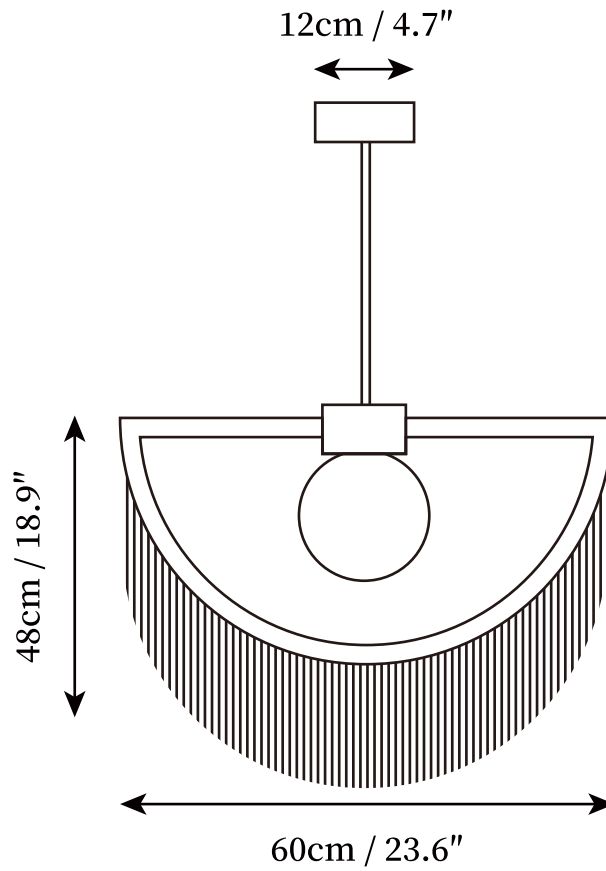

## SPECIFICATION DETAILS

\*For custom options, consult factory for details

<b>Fixture Dimensions</b>	D 15" x H 13.4"
<b>Light source</b>	E26 or E27. (bulb not included).
<b>Wattage</b>	MAX 40W incandescent bulb or LED equivalent.
<b>Voltage</b>	AC 110-240V
<b>Mounting</b>	Hardwired.
<b>Dimming</b>	Compatible with dimmable bulbs (bulb not included)
<b>Control method</b>	Compatible with common wall switches (not included)
<b>Finishes</b>	Gold, Maroon, Yellow, Green, Pink, Orange, Grey, Black.
<b>Shade Details</b>	White.
<b>Material</b>	Metal, Tassel, Glass
<b>Wire Length</b>	The standard length of the cord is 59" (150 cm), the length is adjustable.

## SPECIFICATION DETAILS

\*For custom options, consult factory for details

<b>Fixture Dimensions</b>	D 23.6" x H 18.9"
<b>Light source</b>	E26 or E27. (bulb not included).
<b>Wattage</b>	MAX 40W incandescent bulb or LED equivalent.
<b>Voltage</b>	AC 110-240V
<b>Mounting</b>	Hardwired.
<b>Dimming</b>	Compatible with dimmable bulbs (bulb not included)
<b>Control method</b>	Compatible with common wall switches (not included)
<b>Finishes</b>	Gold, Maroon, Yellow, Green, Pink, Orange, Grey, Black.
<b>Shade Details</b>	White.
<b>Material</b>	Metal, Tassel, Glass
<b>Wire Length</b>	The standard length of the cord is 59" (150 cm), the length is adjustable.