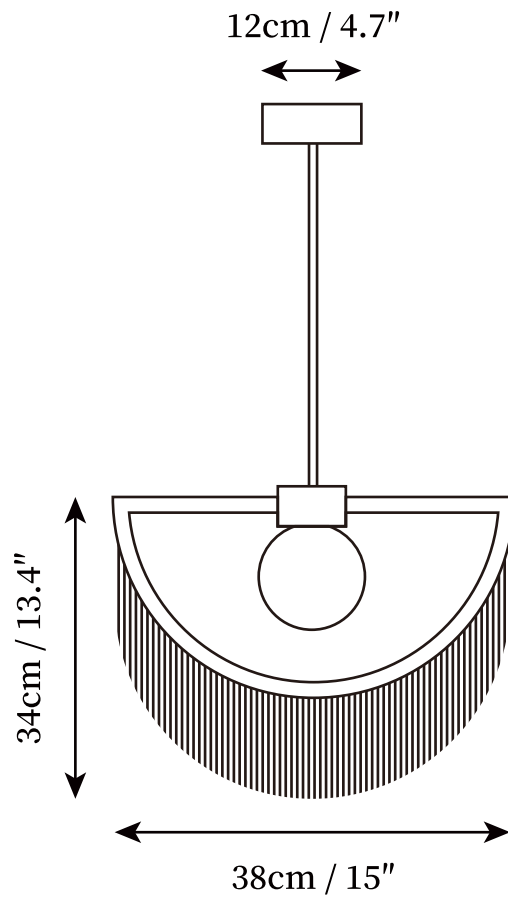

## SPECIFICATION DETAILS

\*For custom options, consult factory for details

<b>Fixture Dimensions</b>	D 15" x H 13.4"
<b>Light source</b>	E26 or E27. (bulb not included).
<b>Wattage</b>	MAX 40W incandescent bulb or LED equivalent.
<b>Voltage</b>	AC 110-240V
<b>Mounting</b>	Hardwired.
<b>Dimming</b>	Compatible with dimmable bulbs (bulb not included)
<b>Control method</b>	Compatible with common wall switches (not included)
<b>Finishes</b>	Gold, Maroon, Yellow, Green, Pink, Orange, Grey, Black.
<b>Shade Details</b>	White.
<b>Material</b>	Metal, Tassel, Glass
<b>Wire Length</b>	The standard length of the cord is 59" (150 cm), the length is adjustable.

## SPECIFICATION DETAILS

\*For custom options, consult factory for details

<b>Fixture Dimensions</b>	D 23.6" x H 18.9"
<b>Light source</b>	E26 or E27. (bulb not included).
<b>Wattage</b>	MAX 40W incandescent bulb or LED equivalent.
<b>Voltage</b>	AC 110-240V
<b>Mounting</b>	Hardwired.
<b>Dimming</b>	Compatible with dimmable bulbs (bulb not included)
<b>Control method</b>	Compatible with common wall switches (not included)
<b>Finishes</b>	Gold, Maroon, Yellow, Green, Pink, Orange, Grey, Black.
<b>Shade Details</b>	White.
<b>Material</b>	Metal, Tassel, Glass
<b>Wire Length</b>	The standard length of the cord is 59" (150 cm), the length is adjustable.