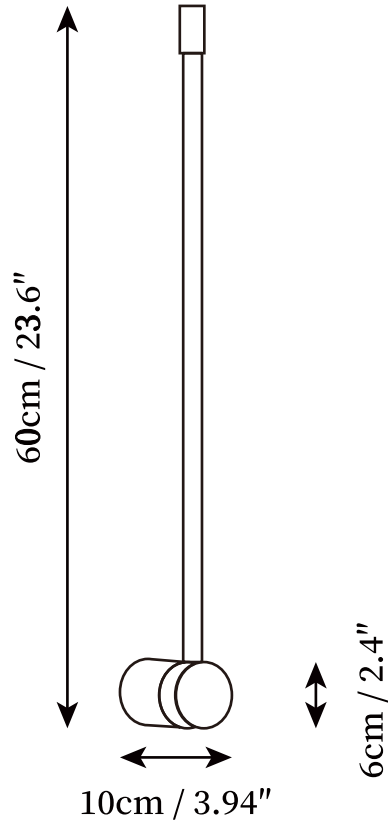

## SPECIFICATION DETAILS

\*For custom options, consult factory for details

<b>Fixture Dimensions</b>	3.94" x H 23.6"
<b>Light source</b>	Integrated LED
<b>Wattage</b>	~5W
<b>Voltage</b>	AC 110-240V
<b>Dimming</b>	Not supported
<b>CRI(Ra)</b>	90+CRI
<b>Mounting</b>	Hardwired.
<b>LED Rated Life</b>	30000 hours
<b>Color Temperature</b>	Warm Light (3000K), Neutral Light (4000K), Cool Light (6000K)
<b>Control method</b>	Compatible with common wall switches (not included)
<b>Finishes</b>	Black.
<b>Shade Details</b>	Green marble, White marble, White acrylic.
<b>Material</b>	Metal, Aluminum, Acrylic.

## SPECIFICATION DETAILS

\*For custom options, consult factory for details

<b>Fixture Dimensions</b>	D 3.94" x H 47.2"
<b>Light source</b>	Integrated LED
<b>Wattage</b>	~10W
<b>Voltage</b>	AC 110-240V
<b>Dimming</b>	Not supported
<b>CRI(Ra)</b>	90+CRI
<b>Mounting</b>	Hardwired.
<b>LED Rated Life</b>	30000 hours
<b>Color Temperature</b>	Warm Light (3000K), Neutral Light (4000K), Cool Light (6000K)
<b>Control method</b>	Compatible with common wall switches(not included)
<b>Finishes</b>	Black.
<b>Shade Details</b>	Green marble, White marble, White acrylic.
<b>Material</b>	Metal, Aluminum, Acrylic.