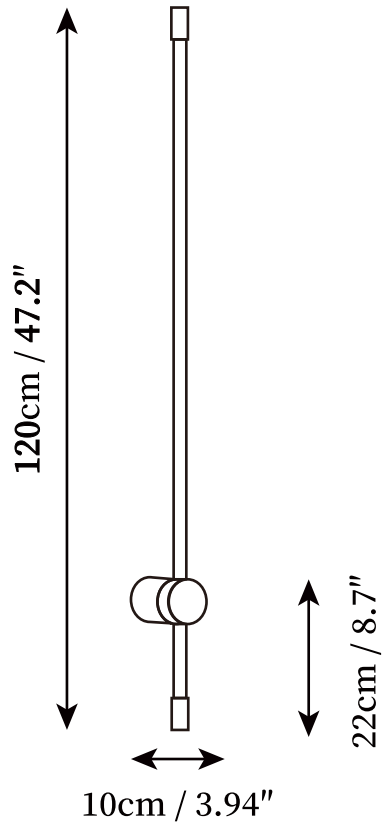

## SPECIFICATION DETAILS

\*For custom options, consult factory for details

<b>Fixture Dimensions</b>	3.94" x H 23.6"
<b>Light source</b>	Integrated LED
<b>Wattage</b>	~5W
<b>Voltage</b>	AC 110-240V
<b>Dimming</b>	Not supported
<b>CRI(Ra)</b>	90+CRI
<b>Mounting</b>	Hardwired.
<b>LED Rated Life</b>	30000 hours
<b>Color Temperature</b>	Warm Light (3000K), Neutral Light (4000K), Cool Light (6000K)
<b>Control method</b>	Compatible with common wall switches (not included)
<b>Finishes</b>	Black.
<b>Shade Details</b>	Green marble, White marble, White acrylic.
<b>Material</b>	Metal, Aluminum, Acrylic.

## SPECIFICATION DETAILS

\*For custom options, consult factory for details

<b>Fixture Dimensions</b>	D 3.94" x H 47.2"
<b>Light source</b>	Integrated LED
<b>Wattage</b>	~10W
<b>Voltage</b>	AC 110-240V
<b>Dimming</b>	Not supported
<b>CRI(Ra)</b>	90+CRI
<b>Mounting</b>	Hardwired.
<b>LED Rated Life</b>	30000 hours
<b>Color Temperature</b>	Warm Light (3000K), Neutral Light (4000K), Cool Light (6000K)
<b>Control method</b>	Compatible with common wall switches(not included)
<b>Finishes</b>	Black.
<b>Shade Details</b>	Green marble, White marble, White acrylic.
<b>Material</b>	Metal, Aluminum, Acrylic.