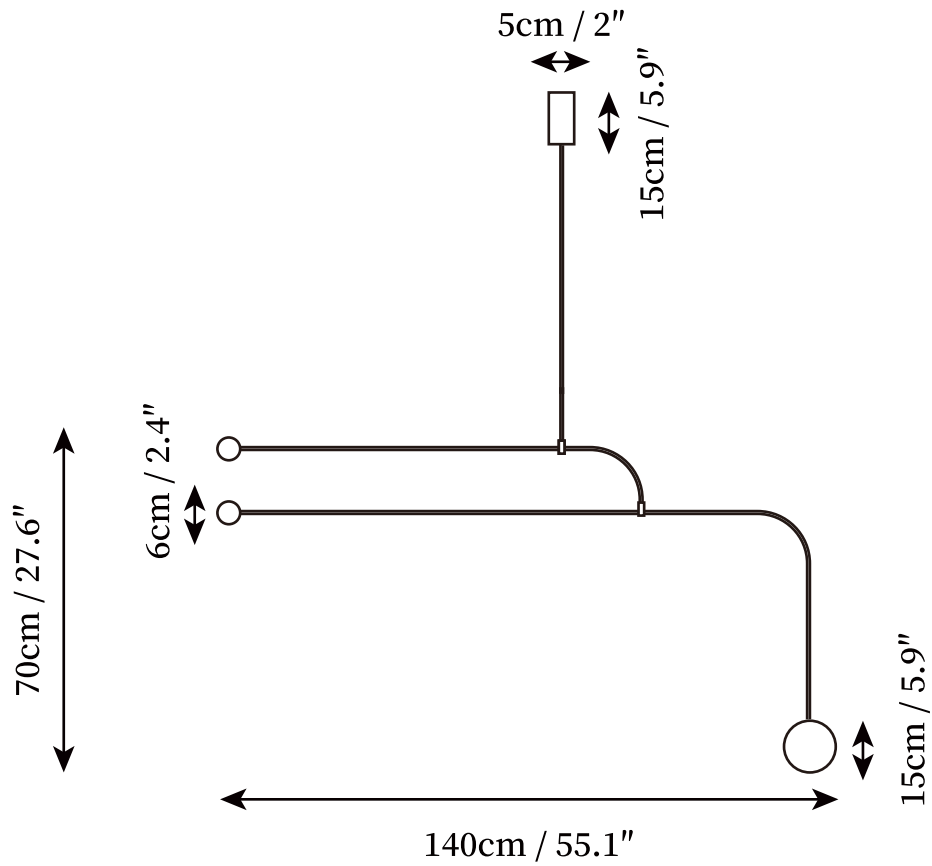

SPECIFICATION SHEET

SPECIFICATION DETAILS

*For custom options, consult factory for details

Fixture Dimensions	D 47.2" x H 43.3"
Light source	G9 & G4. (bulb not included)
Wattage	~ 5W incandescent bulb or LED equivalent.
Voltage	AC 110-240V
Mounting	Hardwired.
Dimming	Compatible with dimmable bulbs (bulb not included)
Control method	Compatible with common wall switches (not included)
Finishes	Gold, Black.
Shade Details	White.
Material	Metal, Glass.
Rod Length	Suspension rod length 15cm, 25cm, 50cm / 5.9", 7.9", 19.7" , and can be spliced as needed.

SPECIFICATION SHEET

SPECIFICATION DETAILS

*For custom options, consult factory for details

Fixture Dimensions	D 17.7" x H 27.6"
Light source	G9 & G4. (bulb not included)
Wattage	~ 5W incandescent bulb or LED equivalent.
Voltage	AC 110-240V
Mounting	Hardwired.
Dimming	Compatible with dimmable bulbs (bulb not included)
Control method	Compatible with common wall switches (not included)
Finishes	Gold, Black.
Shade Details	White.
Material	Metal, Glass.
Rod Length	Suspension rod length 15cm,25cm,50cm/5.9",7.9",19.7" , and can be spliced as needed.

SPECIFICATION SHEET

SPECIFICATION DETAILS

*For custom options, consult factory for details

Fixture Dimensions	D 55.1" x H 27.6"
Light source	G9 & G4. (bulb not included)
Wattage	~ 5W incandescent bulb or LED equivalent.
Voltage	AC 110-240V
Mounting	Hardwired.
Dimming	Compatible with dimmable bulbs (bulb not included)
Control method	Compatible with common wall switches(not included)
Finishes	Gold, Black.
Shade Details	White.
Material	Metal, Glass.
Rod Length	Suspension rod length 15cm,25cm,50cm/5.9",7.9",19.7" , and can be spliced as needed.