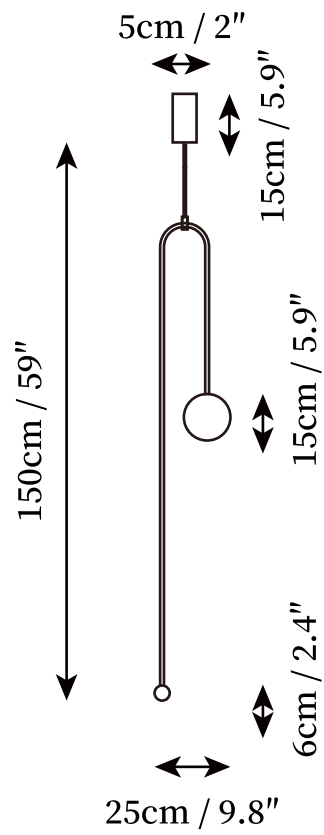

SPECIFICATION SHEET

SPECIFICATION DETAILS

*For custom options, consult factory for details

Fixture Dimensions	D 51.1" x H 11.8"
Light source	G9 & G4. (bulb not included)
Wattage	~ 5W incandescent bulb or LED equivalent.
Voltage	AC 110-240V
Mounting	Hardwired.
Dimming	Compatible with dimmable bulbs (bulb not included)
Control method	Compatible with common wall switches (not included)
Finishes	Gold, Black.
Shade Details	White.
Material	Metal, Glass.
Rod Length	Suspension rod length 15cm, 25cm, 50cm / 5.9", 7.9", 19.7" , and can be spliced as needed.

SPECIFICATION SHEET

SPECIFICATION DETAILS

*For custom options, consult factory for details

Fixture Dimensions	D 9.8" x H 47.2"
Light source	G9 & G4. (bulb not included)
Wattage	~ 5W incandescent bulb or LED equivalent.
Voltage	AC 110-240V
Mounting	Hardwired.
Dimming	Compatible with dimmable bulbs (bulb not included)
Control method	Compatible with common wall switches(not included)
Finishes	Gold, Black.
Shade Details	White.
Material	Metal, Glass.
Rod Length	Suspension rod length 15cm,25cm,50cm/5.9",7.9",19.7" , and can be spliced as needed.

SPECIFICATION SHEET

SPECIFICATION DETAILS

*For custom options, consult factory for details

Fixture Dimensions	D 9.8" x H 59"
Light source	G9 & G4. (bulb not included)
Wattage	~ 5W incandescent bulb or LED equivalent.
Voltage	AC 110-240V
Mounting	Hardwired.
Dimming	Compatible with dimmable bulbs (bulb not included)
Control method	Compatible with common wall switches (not included)
Finishes	Gold, Black.
Shade Details	White.
Material	Metal, Glass.
Rod Length	Suspension rod length 15cm, 25cm, 50cm / 5.9", 7.9", 19.7" , and can be spliced as needed.