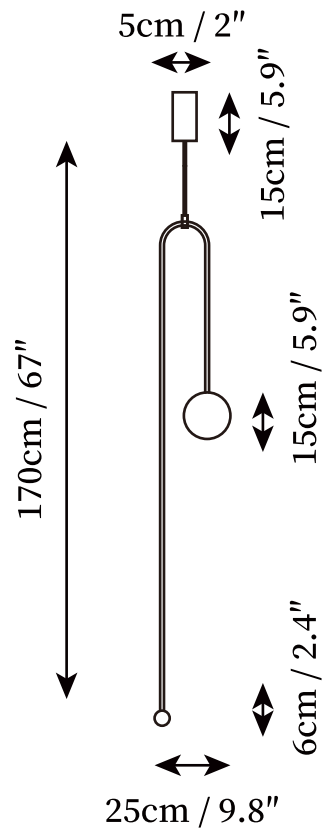

SPECIFICATION SHEET

SPECIFICATION DETAILS

*For custom options, consult factory for details

Fixture Dimensions	D 9.8" x H 67"
Light source	G9 & G4. (bulb not included)
Wattage	~ 5W incandescent bulb or LED equivalent.
Voltage	AC 110-240V
Mounting	Hardwired.
Dimming	Compatible with dimmable bulbs (bulb not included)
Control method	Compatible with common wall switches(not included)
Finishes	Gold, Black.
Shade Details	White.
Material	Metal, Glass.
Rod Length	Suspension rod length 15cm,25cm,50cm/5.9",7.9",19.7" , and can be spliced as needed.