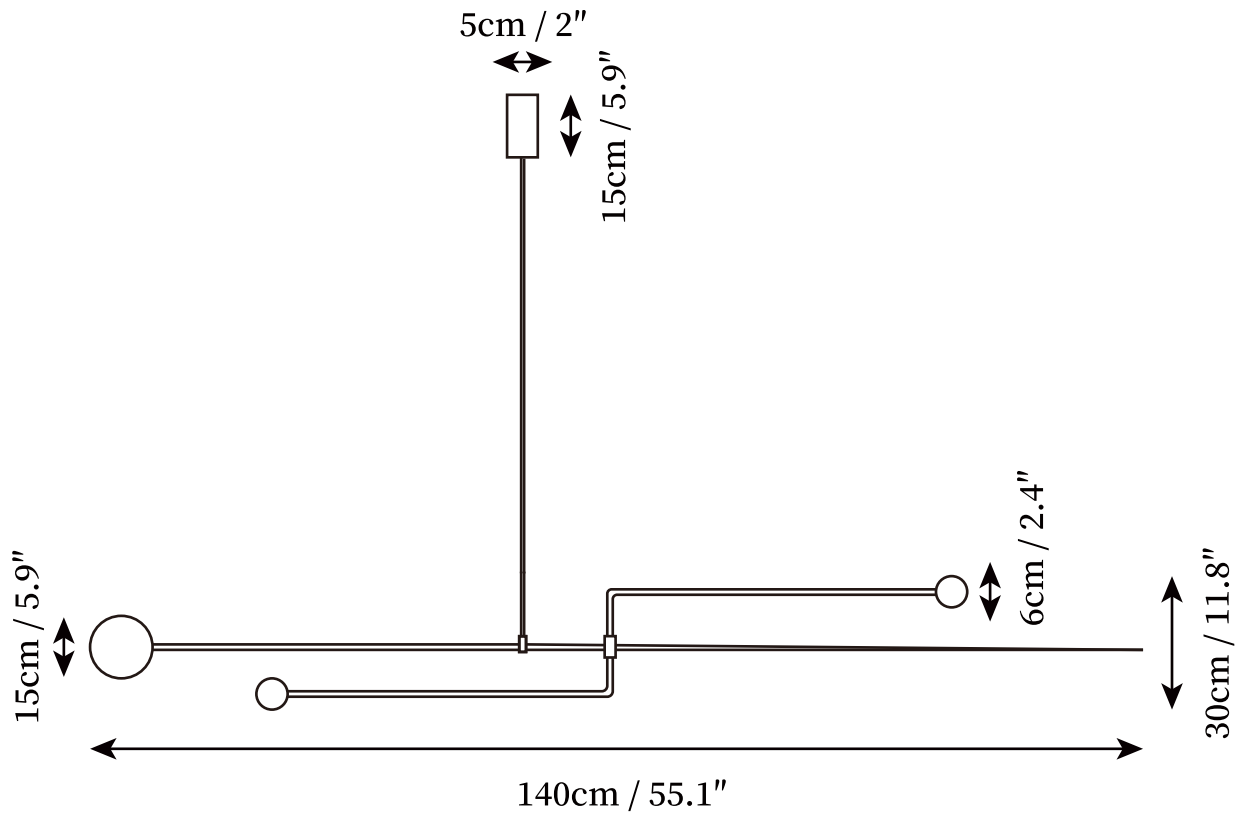

SPECIFICATION SHEET

SPECIFICATION DETAILS

*For custom options, consult factory for details

Fixture Dimensions	D 51.1" x H 11.8"
Light source	G9 & G4. (bulb not included)
Wattage	~ 5W incandescent bulb or LED equivalent.
Voltage	AC 110-240V
Mounting	Hardwired.
Dimming	Compatible with dimmable bulbs (bulb not included)
Control method	Compatible with common wall switches (not included)
Finishes	Gold, Black.
Shade Details	White.
Material	Metal, Glass.
Rod Length	Suspension rod length 15cm, 25cm, 50cm / 5.9", 7.9", 19.7" , and can be spliced as needed.

SPECIFICATION SHEET

SPECIFICATION DETAILS

*For custom options, consult factory for details

Fixture Dimensions	D 9.8" x H 47.2"
Light source	G9 & G4. (bulb not included)
Wattage	~ 5W incandescent bulb or LED equivalent.
Voltage	AC 110-240V
Mounting	Hardwired.
Dimming	Compatible with dimmable bulbs (bulb not included)
Control method	Compatible with common wall switches(not included)
Finishes	Gold, Black.
Shade Details	White.
Material	Metal, Glass.
Rod Length	Suspension rod length 15cm,25cm,50cm/5.9",7.9",19.7" , and can be spliced as needed.

SPECIFICATION SHEET

SPECIFICATION DETAILS

*For custom options, consult factory for details

Fixture Dimensions	D 9.8" x H 59"
Light source	G9 & G4. (bulb not included)
Wattage	~ 5W incandescent bulb or LED equivalent.
Voltage	AC 110-240V
Mounting	Hardwired.
Dimming	Compatible with dimmable bulbs (bulb not included)
Control method	Compatible with common wall switches (not included)
Finishes	Gold, Black.
Shade Details	White.
Material	Metal, Glass.
Rod Length	Suspension rod length 15cm, 25cm, 50cm / 5.9", 7.9", 19.7" , and can be spliced as needed.