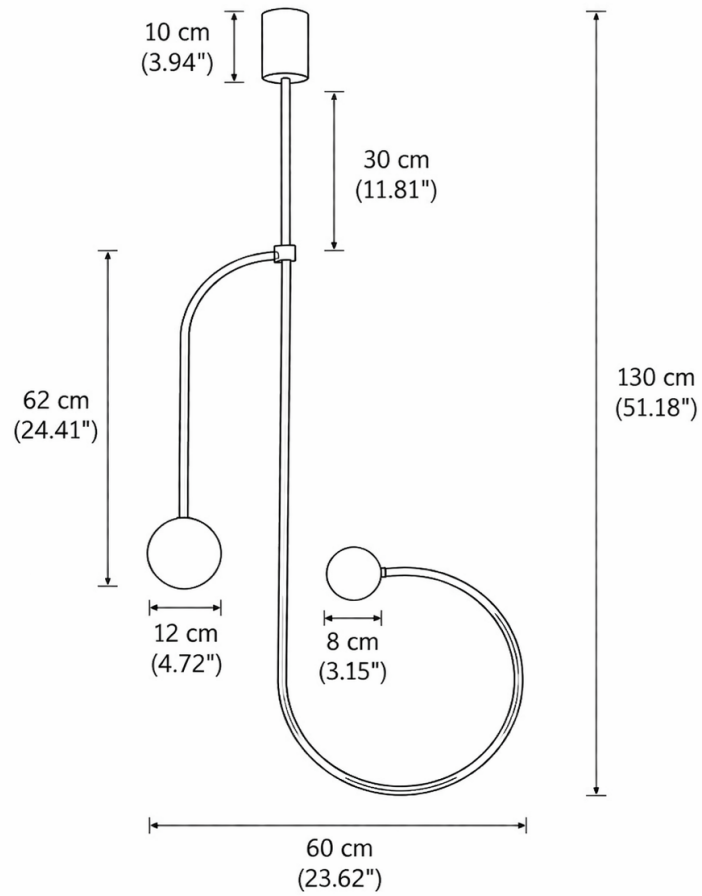

SPECIFICATION SHEET

SPECIFICATION DETAILS

*For custom options, consult factory for details

Fixture Dimensions	D 31.5" x H 17.7"
Light source	G9 & G4. (bulb not included)
Wattage	~ 5W incandescent bulb or LED equivalent.
Voltage	AC 110-240V
Mounting	Hardwired.
Dimming	Compatible with dimmable bulbs (bulb not included)
Control method	Compatible with common wall switches (not included)
Finishes	Gold, Black.
Shade Details	White.
Material	Metal, Glass.
Rod Length	Suspension rod length 15cm, 25cm, 50cm / 5.9", 7.9", 19.7" , and can be spliced as needed.

SPECIFICATION SHEET

SPECIFICATION DETAILS

*For custom options, consult factory for details

Fixture Dimensions	D 47.2" x H 43.3"
Light source	G9 & G4. (bulb not included)
Wattage	~ 5W incandescent bulb or LED equivalent.
Voltage	AC 110-240V
Mounting	Hardwired.
Dimming	Compatible with dimmable bulbs (bulb not included)
Control method	Compatible with common wall switches (not included)
Finishes	Gold, Black.
Shade Details	White.
Material	Metal, Glass.
Rod Length	Suspension rod length 15cm, 25cm, 50cm / 5.9", 7.9", 19.7" , and can be spliced as needed.

SPECIFICATION SHEET

SPECIFICATION DETAILS

*For custom options, consult factory for details

Fixture Dimensions	D 17.7" x H 27.6"
Light source	G9 & G4. (bulb not included)
Wattage	~ 5W incandescent bulb or LED equivalent.
Voltage	AC 110-240V
Mounting	Hardwired.
Dimming	Compatible with dimmable bulbs (bulb not included)
Control method	Compatible with common wall switches (not included)
Finishes	Gold, Black.
Shade Details	White.
Material	Metal, Glass.
Rod Length	Suspension rod length 15cm,25cm,50cm/5.9",7.9",19.7" , and can be spliced as needed.