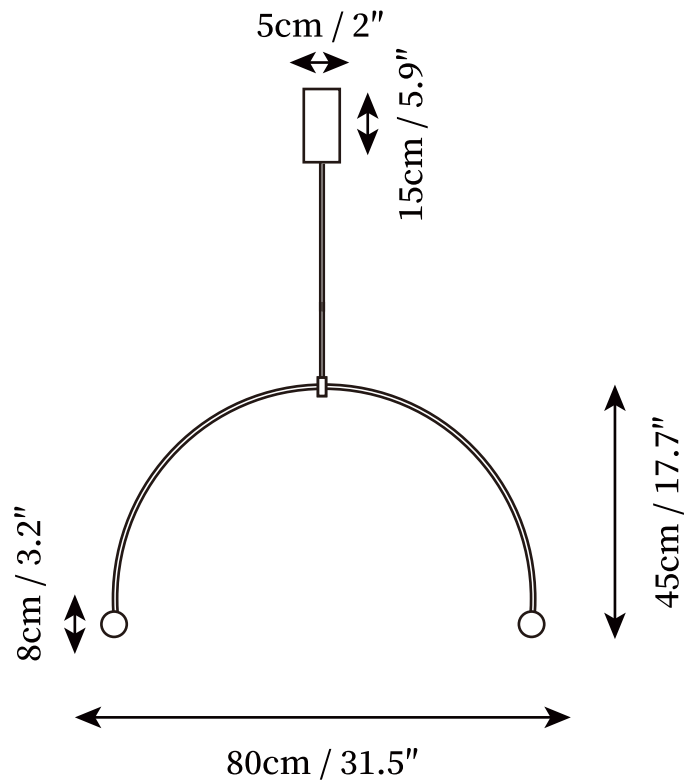

SPECIFICATION SHEET

SPECIFICATION DETAILS

*For custom options, consult factory for details

Fixture Dimensions	D 9.8" x H 67"
Light source	G9 & G4. (bulb not included)
Wattage	~ 5W incandescent bulb or LED equivalent.
Voltage	AC 110-240V
Mounting	Hardwired.
Dimming	Compatible with dimmable bulbs (bulb not included)
Control method	Compatible with common wall switches(not included)
Finishes	Gold, Black.
Shade Details	White.
Material	Metal, Glass.
Rod Length	Suspension rod length 15cm,25cm,50cm/5.9",7.9",19.7" , and can be spliced as needed.

SPECIFICATION SHEET

SPECIFICATION DETAILS

*For custom options, consult factory for details

Fixture Dimensions	D 47.2" x H 9.8"
Light source	G9 & G4. (bulb not included)
Wattage	~ 5W incandescent bulb or LED equivalent.
Voltage	AC 110-240V
Mounting	Hardwired.
Dimming	Compatible with dimmable bulbs (bulb not included)
Control method	Compatible with common wall switches (not included)
Finishes	Gold, Black.
Shade Details	White.
Material	Metal, Glass.
Rod Length	Suspension rod length 15cm, 25cm, 50cm / 5.9", 7.9", 19.7" , and can be spliced as needed.

SPECIFICATION SHEET

SPECIFICATION DETAILS

*For custom options, consult factory for details

Fixture Dimensions	D 31.5" x H 17.7"
Light source	G9 & G4. (bulb not included)
Wattage	~ 5W incandescent bulb or LED equivalent.
Voltage	AC 110-240V
Mounting	Hardwired.
Dimming	Compatible with dimmable bulbs (bulb not included)
Control method	Compatible with common wall switches (not included)
Finishes	Gold, Black.
Shade Details	White.
Material	Metal, Glass.
Rod Length	Suspension rod length 15cm, 25cm, 50cm / 5.9", 7.9", 19.7" , and can be spliced as needed.