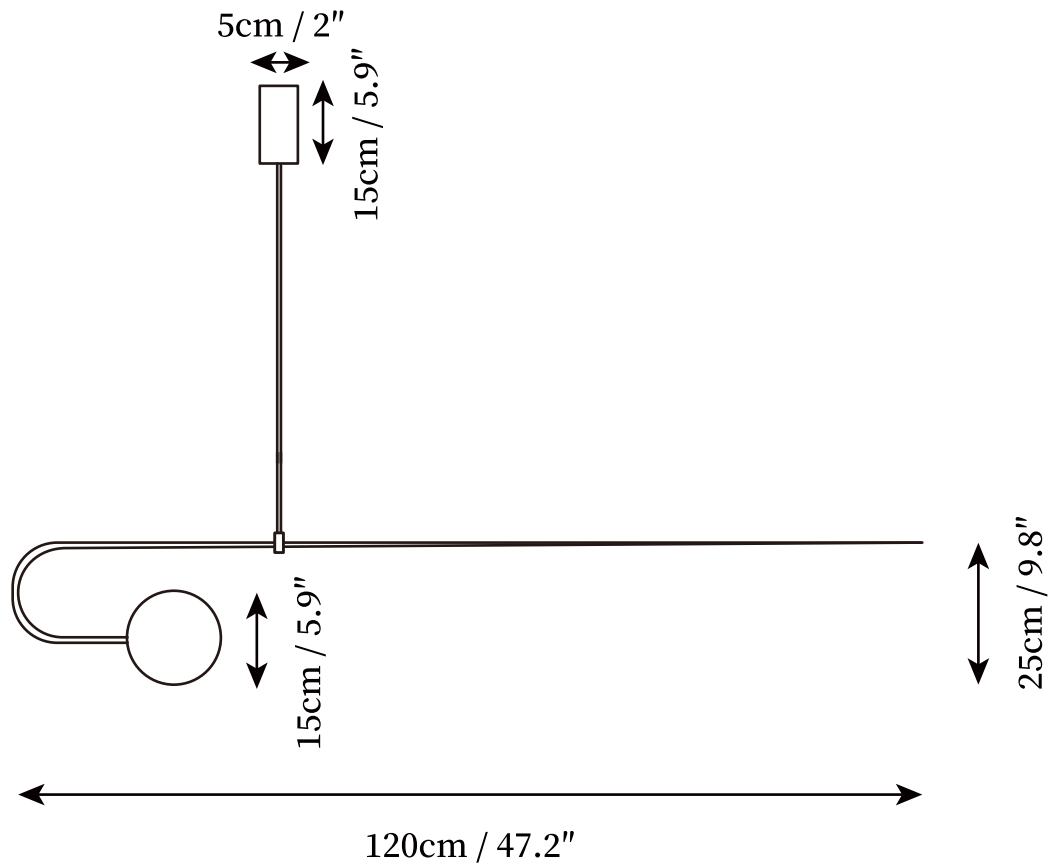

SPECIFICATION SHEET

SPECIFICATION DETAILS

*For custom options, consult factory for details

Fixture Dimensions	D 9.8" x H 59"
Light source	G9 & G4. (bulb not included)
Wattage	~ 5W incandescent bulb or LED equivalent.
Voltage	AC 110-240V
Mounting	Hardwired.
Dimming	Compatible with dimmable bulbs (bulb not included)
Control method	Compatible with common wall switches (not included)
Finishes	Gold, Black.
Shade Details	White.
Material	Metal, Glass.
Rod Length	Suspension rod length 15cm, 25cm, 50cm / 5.9", 7.9", 19.7" , and can be spliced as needed.

SPECIFICATION SHEET

SPECIFICATION DETAILS

*For custom options, consult factory for details

Fixture Dimensions	D 9.8" x H 67"
Light source	G9 & G4. (bulb not included)
Wattage	~ 5W incandescent bulb or LED equivalent.
Voltage	AC 110-240V
Mounting	Hardwired.
Dimming	Compatible with dimmable bulbs (bulb not included)
Control method	Compatible with common wall switches(not included)
Finishes	Gold, Black.
Shade Details	White.
Material	Metal, Glass.
Rod Length	Suspension rod length 15cm,25cm,50cm/5.9",7.9",19.7" , and can be spliced as needed.

SPECIFICATION SHEET

SPECIFICATION DETAILS

*For custom options, consult factory for details

Fixture Dimensions	D 47.2" x H 9.8"
Light source	G9 & G4. (bulb not included)
Wattage	~ 5W incandescent bulb or LED equivalent.
Voltage	AC 110-240V
Mounting	Hardwired.
Dimming	Compatible with dimmable bulbs (bulb not included)
Control method	Compatible with common wall switches (not included)
Finishes	Gold, Black.
Shade Details	White.
Material	Metal, Glass.
Rod Length	Suspension rod length 15cm, 25cm, 50cm / 5.9", 7.9", 19.7" , and can be spliced as needed.