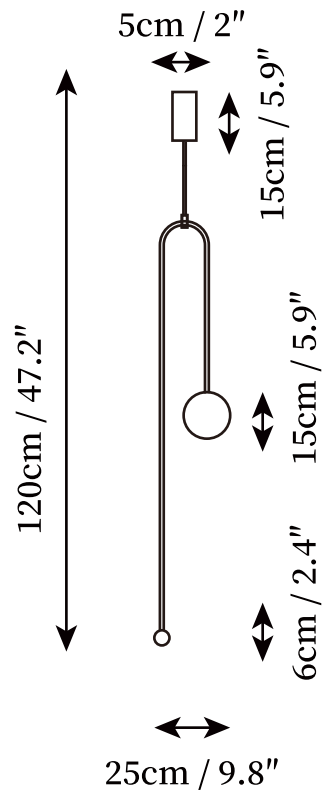

SPECIFICATION SHEET

SPECIFICATION DETAILS

*For custom options, consult factory for details

Fixture Dimensions	D 51.1" x H 11.8"
Light source	G9 & G4. (bulb not included)
Wattage	~ 5W incandescent bulb or LED equivalent.
Voltage	AC 110-240V
Mounting	Hardwired.
Dimming	Compatible with dimmable bulbs (bulb not included)
Control method	Compatible with common wall switches (not included)
Finishes	Gold, Black.
Shade Details	White.
Material	Metal, Glass.
Rod Length	Suspension rod length 15cm, 25cm, 50cm / 5.9", 7.9", 19.7" , and can be spliced as needed.

SPECIFICATION SHEET

SPECIFICATION DETAILS

*For custom options, consult factory for details

Fixture Dimensions	D 9.8" x H 47.2"
Light source	G9 & G4. (bulb not included)
Wattage	~ 5W incandescent bulb or LED equivalent.
Voltage	AC 110-240V
Mounting	Hardwired.
Dimming	Compatible with dimmable bulbs (bulb not included)
Control method	Compatible with common wall switches(not included)
Finishes	Gold, Black.
Shade Details	White.
Material	Metal, Glass.
Rod Length	Suspension rod length 15cm,25cm,50cm/5.9",7.9",19.7" , and can be spliced as needed.

SPECIFICATION SHEET

SPECIFICATION DETAILS

*For custom options, consult factory for details

Fixture Dimensions	D 9.8" x H 59"
Light source	G9 & G4. (bulb not included)
Wattage	~ 5W incandescent bulb or LED equivalent.
Voltage	AC 110-240V
Mounting	Hardwired.
Dimming	Compatible with dimmable bulbs (bulb not included)
Control method	Compatible with common wall switches (not included)
Finishes	Gold, Black.
Shade Details	White.
Material	Metal, Glass.
Rod Length	Suspension rod length 15cm, 25cm, 50cm / 5.9", 7.9", 19.7" , and can be spliced as needed.