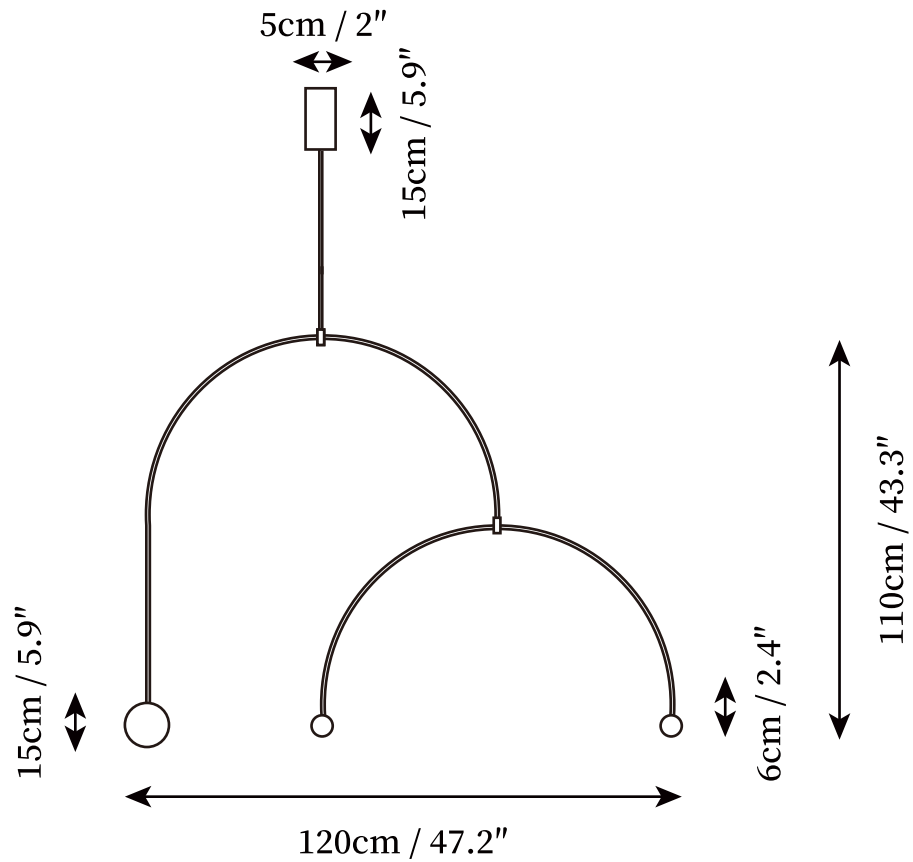

SPECIFICATION SHEET

SPECIFICATION DETAILS

*For custom options, consult factory for details

Fixture Dimensions	D 47.2" x H 9.8"
Light source	G9 & G4. (bulb not included)
Wattage	~ 5W incandescent bulb or LED equivalent.
Voltage	AC 110-240V
Mounting	Hardwired.
Dimming	Compatible with dimmable bulbs (bulb not included)
Control method	Compatible with common wall switches (not included)
Finishes	Gold, Black.
Shade Details	White.
Material	Metal, Glass.
Rod Length	Suspension rod length 15cm, 25cm, 50cm / 5.9", 7.9", 19.7" , and can be spliced as needed.

SPECIFICATION SHEET

SPECIFICATION DETAILS

*For custom options, consult factory for details

Fixture Dimensions	D 31.5" x H 17.7"
Light source	G9 & G4. (bulb not included)
Wattage	~ 5W incandescent bulb or LED equivalent.
Voltage	AC 110-240V
Mounting	Hardwired.
Dimming	Compatible with dimmable bulbs (bulb not included)
Control method	Compatible with common wall switches (not included)
Finishes	Gold, Black.
Shade Details	White.
Material	Metal, Glass.
Rod Length	Suspension rod length 15cm, 25cm, 50cm / 5.9", 7.9", 19.7" , and can be spliced as needed.

SPECIFICATION SHEET

SPECIFICATION DETAILS

*For custom options, consult factory for details

Fixture Dimensions	D 47.2" x H 43.3"
Light source	G9 & G4. (bulb not included)
Wattage	~ 5W incandescent bulb or LED equivalent.
Voltage	AC 110-240V
Mounting	Hardwired.
Dimming	Compatible with dimmable bulbs (bulb not included)
Control method	Compatible with common wall switches (not included)
Finishes	Gold, Black.
Shade Details	White.
Material	Metal, Glass.
Rod Length	Suspension rod length 15cm, 25cm, 50cm / 5.9", 7.9", 19.7" , and can be spliced as needed.