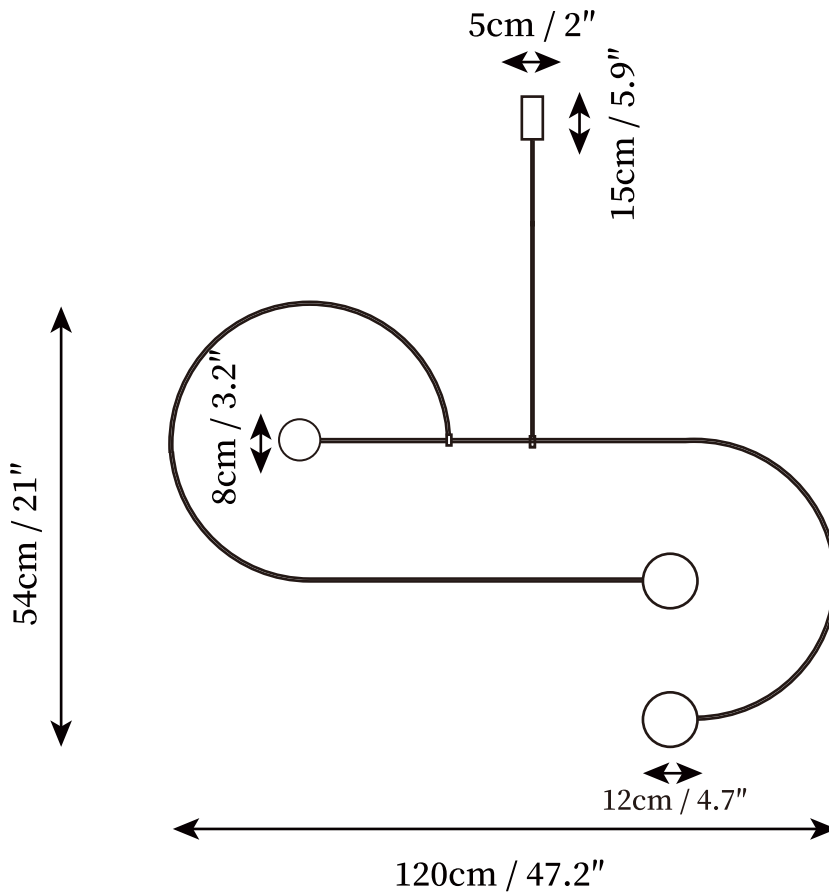

SPECIFICATION SHEET

SPECIFICATION DETAILS

*For custom options, consult factory for details

Fixture Dimensions	D 47.2" x H 21"
Light source	G9 & G4. (bulb not included)
Wattage	~ 5W incandescent bulb or LED equivalent.
Voltage	AC 110-240V
Mounting	Hardwired.
Dimming	Compatible with dimmable bulbs (bulb not included)
Control method	Compatible with common wall switches(not included)
Finishes	Gold, Black.
Shade Details	White.
Material	Metal, Glass.
Rod Length	Suspension rod length 15cm,25cm,50cm/5.9",7.9",19.7" , and can be spliced as needed.