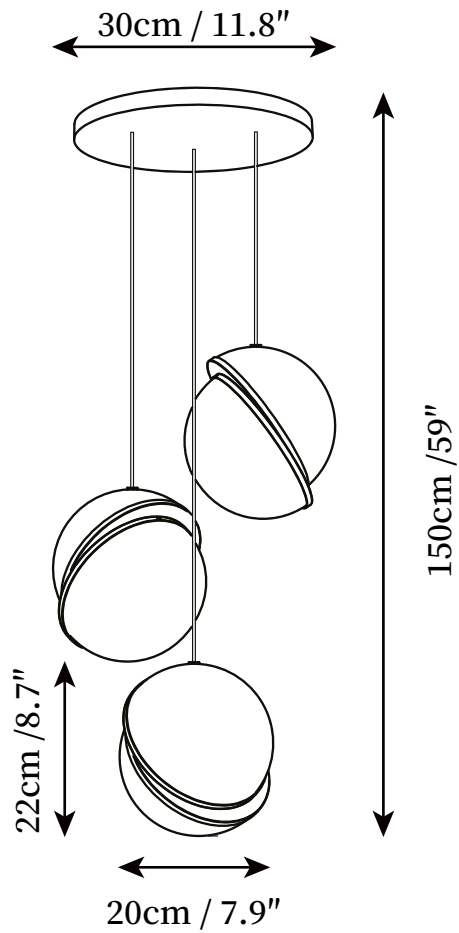

SPECIFICATION SHEET

SPECIFICATION DETAILS

Fixture Dimensions	D 7.8" x H 8.7", D 9.8" x H 10.2", D 11.8" x H 13", D 12.6" x H 9.8"
Light source	E26 or E27 (bulb not included).
Wattage	MAX 40W incandescent bulb or LED equivalent.
Voltage	AC 110-240V
Mounting	Hardwired.
Dimming	Compatible with dimmable bulbs (bulb not included)
Control method	Compatible with common wall switches(not included)
Finishes	Gold.
Shade Details	White.
Material	Acrylic, Metal.
Wire Length	The standard length of the suspended wire is 59 "(150 cm) and the length is adjustable.

SPECIFICATION SHEET

SPECIFICATION DETAILS

Fixture Dimensions	D 11.8" x H 59"
Light source	E26 or E27 (bulb not included).
Wattage	MAX 40W incandescent bulb or LED equivalent.
Voltage	AC 110-240V
Mounting	Hardwired.
Dimming	Compatible with dimmable bulbs (bulb not included)
Control method	Compatible with common wall switches(not included)
Finishes	Gold.
Shade Details	White.
Material	Acrylic, Metal.
Wire Length	The standard length of the suspended wire is 59 "(150 cm) and the length is adjustable.