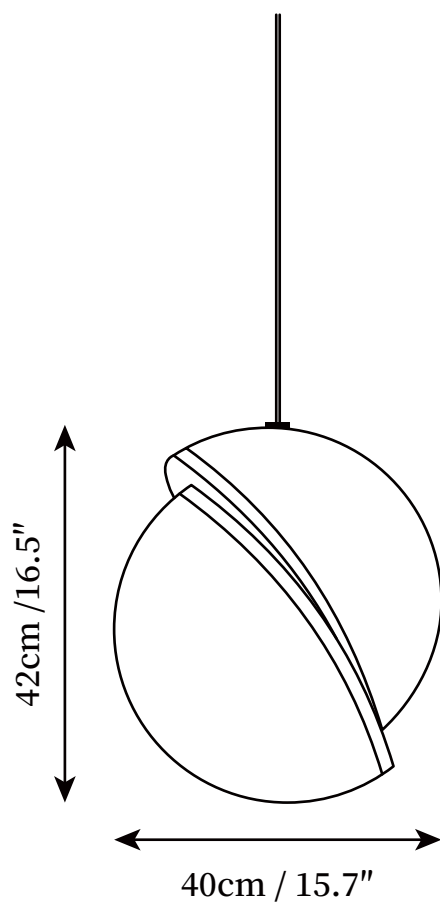

SPECIFICATION SHEET

SPECIFICATION DETAILS

Fixture Dimensions	D 7.8" x H 8.7", D 9.8" x H 10.2", D 11.8" x H 13", D 12.6" x H 9.8"
Light source	E26 or E27 (bulb not included).
Wattage	MAX 40W incandescent bulb or LED equivalent.
Voltage	AC 110-240V
Mounting	Hardwired.
Dimming	Compatible with dimmable bulbs (bulb not included)
Control method	Compatible with common wall switches(not included)
Finishes	Gold.
Shade Details	White.
Material	Acrylic, Metal.
Wire Length	The standard length of the suspended wire is 59 "(150 cm) and the length is adjustable.

SPECIFICATION SHEET

SPECIFICATION DETAILS

Fixture Dimensions	D 11.8" x H 59"
Light source	E26 or E27 (bulb not included).
Wattage	MAX 40W incandescent bulb or LED equivalent.
Voltage	AC 110-240V
Mounting	Hardwired.
Dimming	Compatible with dimmable bulbs (bulb not included)
Control method	Compatible with common wall switches(not included)
Finishes	Gold.
Shade Details	White.
Material	Acrylic, Metal.
Wire Length	The standard length of the suspended wire is 59 "(150 cm) and the length is adjustable.