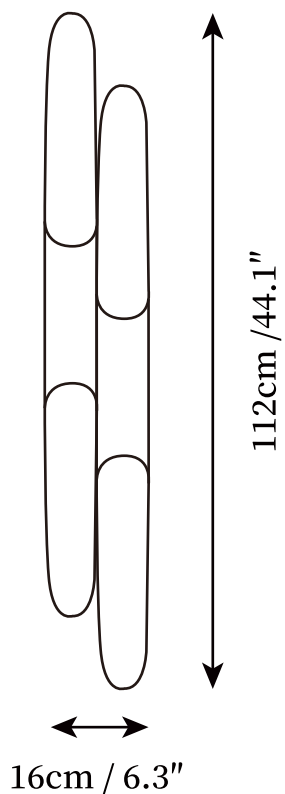

## SPECIFICATION DETAILS

|                           |   |
|---------------------------|---|
| <b>Fixture Dimensions</b> | Ø 3.1" x H 39.3"                                    |
| <b>Light source</b>       | E26 or E27 or E14. (bulb not included)              |
| <b>Wattage</b>            | MAX 40 or 15W incandescent bulb or LED equivalent.  |
| <b>Voltage</b>            | AC 110-240V   |
| <b>Mounting</b>           | Hardwired.  |
| <b>Dimming</b>            | Compatible with dimmable bulbs (bulb not included)  |
| <b>Control method</b>     | Compatible with common wall switches (not included) |
| <b>Finishes</b>           | Matt Black & Gold.                                  |
| <b>Shade Details</b>      | Matt Black & Gold.                                  |
| <b>Material</b>           | Metal.  |

## SPECIFICATION DETAILS

|                           |  |
|---------------------------|--|
| <b>Fixture Dimensions</b> | Ø 6.3" x H 44.1"                                   |
| <b>Light source</b>       | E26 or E27 or E14. (bulb not included)             |
| <b>Wattage</b>            | MAX 40 or 15W incandescent bulb or LED equivalent. |
| <b>Voltage</b>            | AC 110-240V  |
| <b>Mounting</b>           | Hardwired.   |
| <b>Dimming</b>            | Compatible with dimmable bulbs (bulb not included) |
| <b>Control method</b>     | Compatible with common wall switches(not included) |
| <b>Finishes</b>           | Matt Black & Gold.                                 |
| <b>Shade Details</b>      | Matt Black & Gold.                                 |
| <b>Material</b>           | Metal.   |