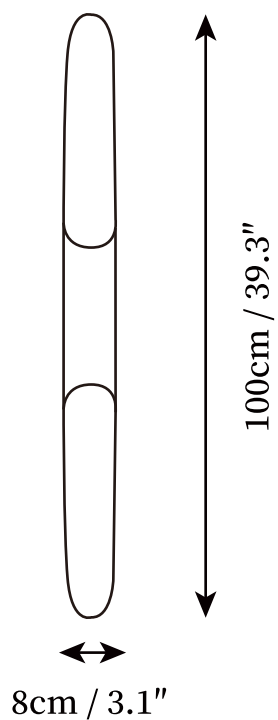

## SPECIFICATION DETAILS

|                           |   |
|---------------------------|---|
| <b>Fixture Dimensions</b> | Ø 3.1" x H 39.3"                                    |
| <b>Light source</b>       | E26 or E27 or E14. (bulb not included)              |
| <b>Wattage</b>            | MAX 40 or 15W incandescent bulb or LED equivalent.  |
| <b>Voltage</b>            | AC 110-240V   |
| <b>Mounting</b>           | Hardwired.  |
| <b>Dimming</b>            | Compatible with dimmable bulbs (bulb not included)  |
| <b>Control method</b>     | Compatible with common wall switches (not included) |
| <b>Finishes</b>           | Matt Black & Gold.                                  |
| <b>Shade Details</b>      | Matt Black & Gold.                                  |
| <b>Material</b>           | Metal.  |

## SPECIFICATION DETAILS

|                           |  |
|---------------------------|--|
| <b>Fixture Dimensions</b> | Ø 6.3" x H 44.1"                                   |
| <b>Light source</b>       | E26 or E27 or E14. (bulb not included)             |
| <b>Wattage</b>            | MAX 40 or 15W incandescent bulb or LED equivalent. |
| <b>Voltage</b>            | AC 110-240V  |
| <b>Mounting</b>           | Hardwired.   |
| <b>Dimming</b>            | Compatible with dimmable bulbs (bulb not included) |
| <b>Control method</b>     | Compatible with common wall switches(not included) |
| <b>Finishes</b>           | Matt Black & Gold.                                 |
| <b>Shade Details</b>      | Matt Black & Gold.                                 |
| <b>Material</b>           | Metal.   |