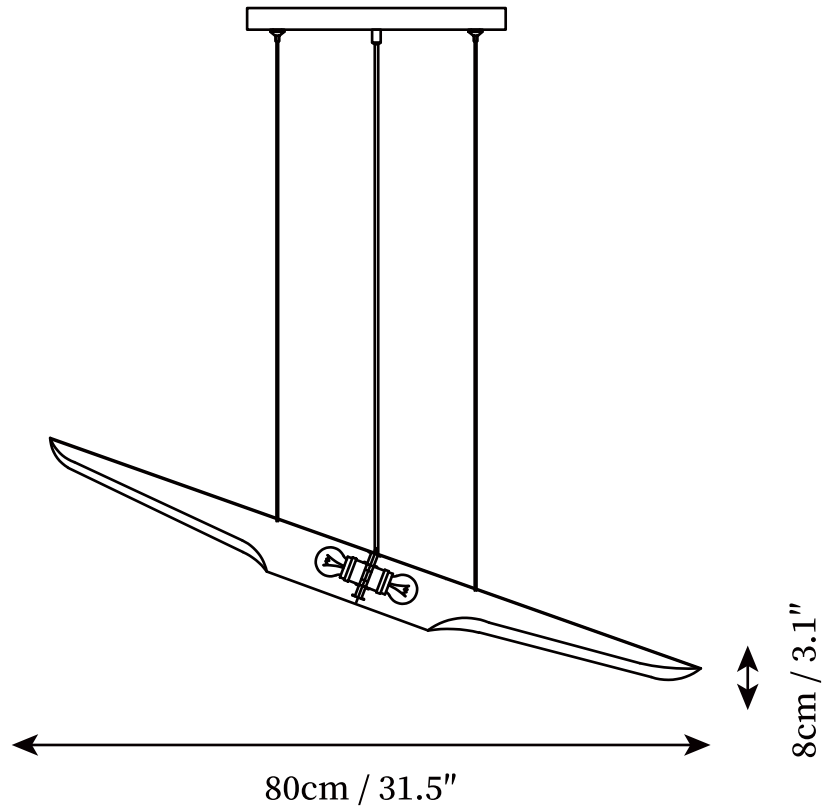

SPECIFICATION SHEET

SPECIFICATION DETAILS

*For custom options, consult factory for details

Fixture Dimensions	L 23.6" x H 2.4"
Light source	E26 or E27 or E14 (bulb not included)
Wattage	MAX 40W incandescent bulb or LED equivalent.
Voltage	AC 110-240V
Mounting	Hardwired.
Dimming	Compatible with dimmable bulbs (bulb not included)
Control method	Compatible with common wall switches(not included)
Finishes	Matt Black, Gold.
Shade Details	Matt Black, Gold.
Material	Metal
Wire Length	The standard length of the suspended wire is 59 "(150 cm) and the length is adjustable.

SPECIFICATION SHEET

SPECIFICATION DETAILS

*For custom options, consult factory for details

Fixture Dimensions	L 31.5" x H 3.1"
Light source	E26 or E27 or E14 (bulb not included)
Wattage	MAX 40W incandescent bulb or LED equivalent.
Voltage	AC 110-240V
Mounting	Hardwired.
Dimming	Compatible with dimmable bulbs (bulb not included)
Control method	Compatible with common wall switches (not included)
Finishes	Matt Black, Gold.
Shade Details	Matt Black, Gold.
Material	Metal
Wire Length	The standard length of the suspended wire is 59 "(150 cm) and the length is adjustable.

SPECIFICATION SHEET

SPECIFICATION DETAILS

*For custom options, consult factory for details

Fixture Dimensions	L 39.4" x H 3.9"
Light source	E26 or E27 or E14 (bulb not included)
Wattage	MAX 40W incandescent bulb or LED equivalent.
Voltage	AC 110-240V
Mounting	Hardwired.
Dimming	Compatible with dimmable bulbs (bulb not included)
Control method	Compatible with common wall switches (not included)
Finishes	Matt Black, Gold.
Shade Details	Matt Black, Gold.
Material	Metal
Wire Length	The standard length of the suspended wire is 59 "(150 cm) and the length is adjustable.