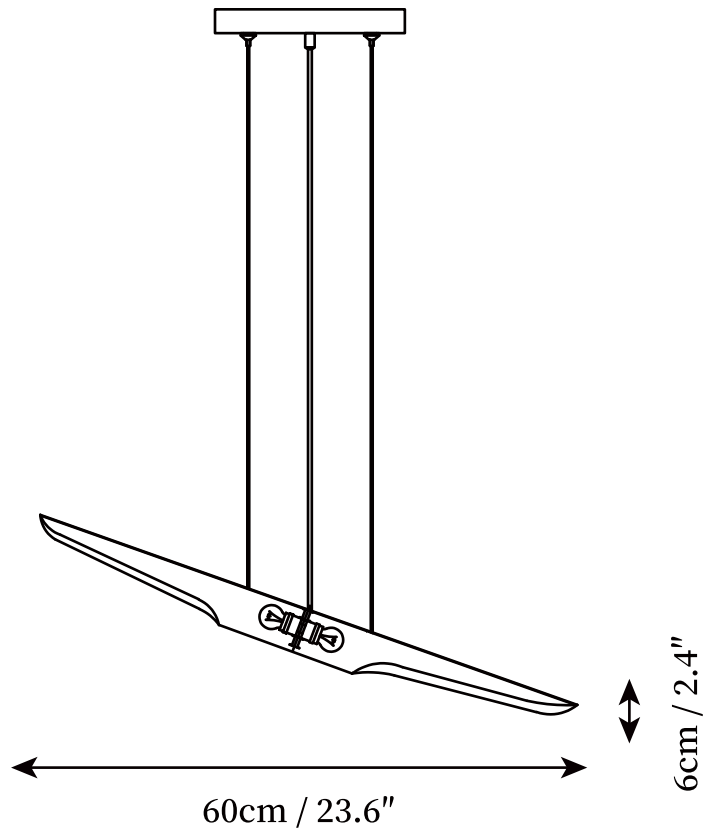

SPECIFICATION SHEET

SPECIFICATION DETAILS

*For custom options, consult factory for details

Fixture Dimensions	L 23.6" x H 2.4"
Light source	E26 or E27 or E14 (bulb not included)
Wattage	MAX 40W incandescent bulb or LED equivalent.
Voltage	AC 110-240V
Mounting	Hardwired.
Dimming	Compatible with dimmable bulbs (bulb not included)
Control method	Compatible with common wall switches(not included)
Finishes	Matt Black, Gold.
Shade Details	Matt Black, Gold.
Material	Metal
Wire Length	The standard length of the suspended wire is 59 "(150 cm) and the length is adjustable.

SPECIFICATION SHEET

SPECIFICATION DETAILS

*For custom options, consult factory for details

Fixture Dimensions	L 31.5" x H 3.1"
Light source	E26 or E27 or E14 (bulb not included)
Wattage	MAX 40W incandescent bulb or LED equivalent.
Voltage	AC 110-240V
Mounting	Hardwired.
Dimming	Compatible with dimmable bulbs (bulb not included)
Control method	Compatible with common wall switches (not included)
Finishes	Matt Black, Gold.
Shade Details	Matt Black, Gold.
Material	Metal
Wire Length	The standard length of the suspended wire is 59 "(150 cm) and the length is adjustable.

SPECIFICATION SHEET

SPECIFICATION DETAILS

*For custom options, consult factory for details

Fixture Dimensions	L 39.4" x H 3.9"
Light source	E26 or E27 or E14 (bulb not included)
Wattage	MAX 40W incandescent bulb or LED equivalent.
Voltage	AC 110-240V
Mounting	Hardwired.
Dimming	Compatible with dimmable bulbs (bulb not included)
Control method	Compatible with common wall switches (not included)
Finishes	Matt Black, Gold.
Shade Details	Matt Black, Gold.
Material	Metal
Wire Length	The standard length of the suspended wire is 59 "(150 cm) and the length is adjustable.