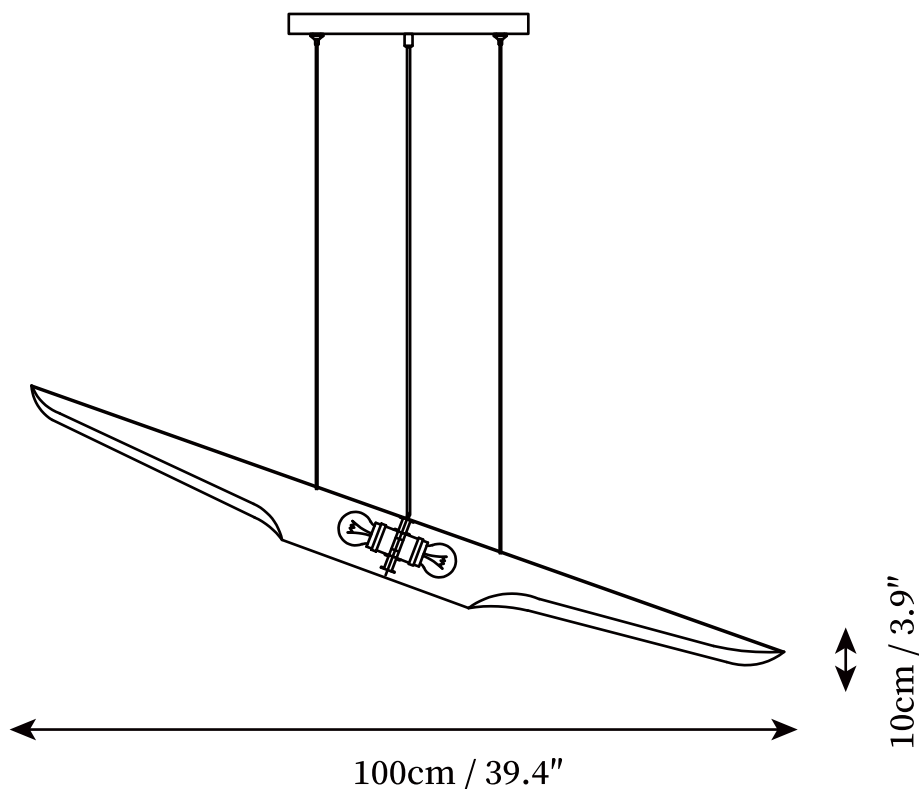

SPECIFICATION SHEET

SPECIFICATION DETAILS

*For custom options, consult factory for details

Fixture Dimensions	L 23.6" x H 2.4"
Light source	E26 or E27 or E14 (bulb not included)
Wattage	MAX 40W incandescent bulb or LED equivalent.
Voltage	AC 110-240V
Mounting	Hardwired.
Dimming	Compatible with dimmable bulbs (bulb not included)
Control method	Compatible with common wall switches(not included)
Finishes	Matt Black, Gold.
Shade Details	Matt Black, Gold.
Material	Metal
Wire Length	The standard length of the suspended wire is 59 "(150 cm) and the length is adjustable.

SPECIFICATION SHEET

SPECIFICATION DETAILS

*For custom options, consult factory for details

Fixture Dimensions	L 31.5" x H 3.1"
Light source	E26 or E27 or E14 (bulb not included)
Wattage	MAX 40W incandescent bulb or LED equivalent.
Voltage	AC 110-240V
Mounting	Hardwired.
Dimming	Compatible with dimmable bulbs (bulb not included)
Control method	Compatible with common wall switches (not included)
Finishes	Matt Black, Gold.
Shade Details	Matt Black, Gold.
Material	Metal
Wire Length	The standard length of the suspended wire is 59 "(150 cm) and the length is adjustable.

SPECIFICATION SHEET

SPECIFICATION DETAILS

*For custom options, consult factory for details

Fixture Dimensions	L 39.4" x H 3.9"
Light source	E26 or E27 or E14 (bulb not included)
Wattage	MAX 40W incandescent bulb or LED equivalent.
Voltage	AC 110-240V
Mounting	Hardwired.
Dimming	Compatible with dimmable bulbs (bulb not included)
Control method	Compatible with common wall switches (not included)
Finishes	Matt Black, Gold.
Shade Details	Matt Black, Gold.
Material	Metal
Wire Length	The standard length of the suspended wire is 59 "(150 cm) and the length is adjustable.