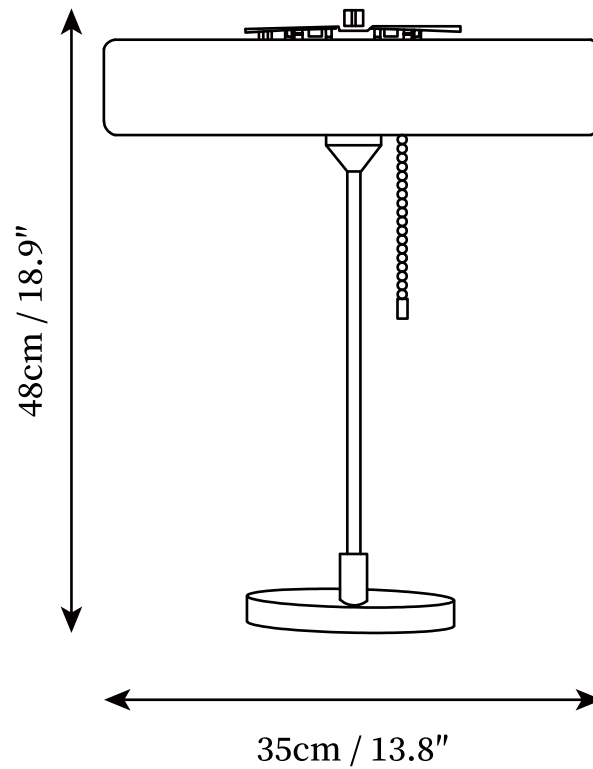

## SPECIFICATION DETAILS

\*For custom options, consult factory for details

|                           |  |
|---------------------------|--|
| <b>Fixture Dimensions</b> | D 13.8" x H 18.9"  |
| <b>Light source</b>       | G9 (bulb not included)                                     |
| <b>Wattage</b>            | ~ 5W incandescent bulb or LED equivalent.                  |
| <b>Voltage</b>            | AC 110-240V  |
| <b>Dimming</b>            | Compatible with dimmable bulbs (bulb not included)         |
| <b>Control method</b>     | In line ON / OFF switch.                                   |
| <b>Finishes</b>           | Gold+Black, Gold+Blue, Gold+White, Gold+Green, Gold & Red. |
| <b>Shade Details</b>      | Black, Blue, White, Green, Red.                            |
| <b>Material</b>           | Metal, Acrylic.  |
| <b>Cord Length</b>        | Supplied with switched plug cord, length ~59" (150cm).     |