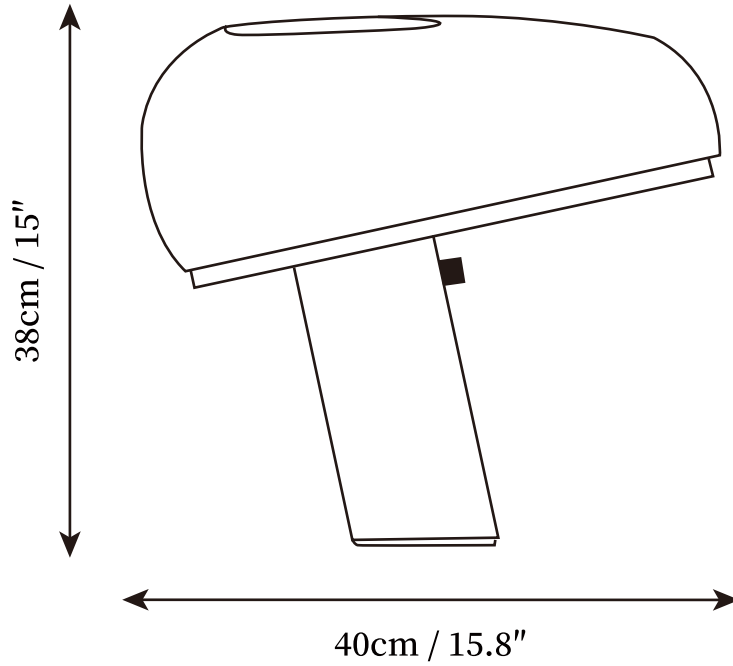

SPECIFICATION DETAILS

*For custom options, consult factory for details

Fixture Dimensions	D 11" x H 10.2"
Light source	E27, or E14. (bulb not included)
Wattage	MAX 40W, or 15W incandescent bulb or LED equivalent.
Voltage	AC 110-240V
Dimming	Compatible with dimmable bulbs (bulb not included)
Control method	In line ON / OFF switch.
Finishes	White.
Shade Details	Black, White, Green.
Material	Metal, Marble, Glass.
Cord Length	Supplied with switched plug cord, length ~59" (150cm).

SPECIFICATION DETAILS

*For custom options, consult factory for details

Fixture Dimensions	D 15.8" x H 15"
Light source	E27, or E14. (bulb not included)
Wattage	MAX 40W, or 15W incandescent bulb or LED equivalent.
Voltage	AC 110-240V
Dimming	Compatible with dimmable bulbs (bulb not included)
Control method	In line ON / OFF switch.
Finishes	White.
Shade Details	Black, White, Green.
Material	Metal, Marble, Glass.
Cord Length	Supplied with switched plug cord, length ~59" (150cm).