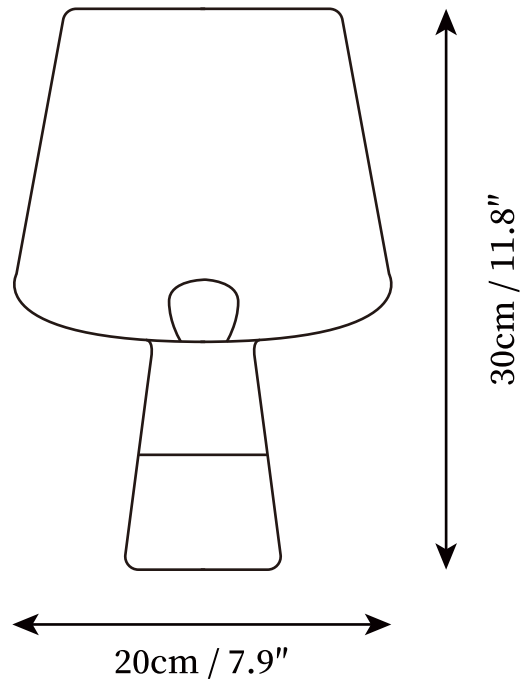

## SPECIFICATION DETAILS

\*For custom options, consult factory for details

<b>Fixture Dimensions</b>	D 7.9" x H 11.8"
<b>Light source</b>	E26 or E27. (bulb not included)
<b>Wattage</b>	MAX 40W incandescent bulb or LED equivalent.
<b>Voltage</b>	AC 110-240V
<b>Dimming</b>	Compatible with dimmable bulbs (bulb not included)
<b>Control method</b>	In line ON / OFF switch.
<b>Finishes</b>	Cement gray, Black.
<b>Shade Details</b>	Clear, Gray, Amber, Smoke gray
<b>Material</b>	Cement, Glass
<b>Cord Length</b>	Supplied with switched plug cord, length ~59" (150cm).