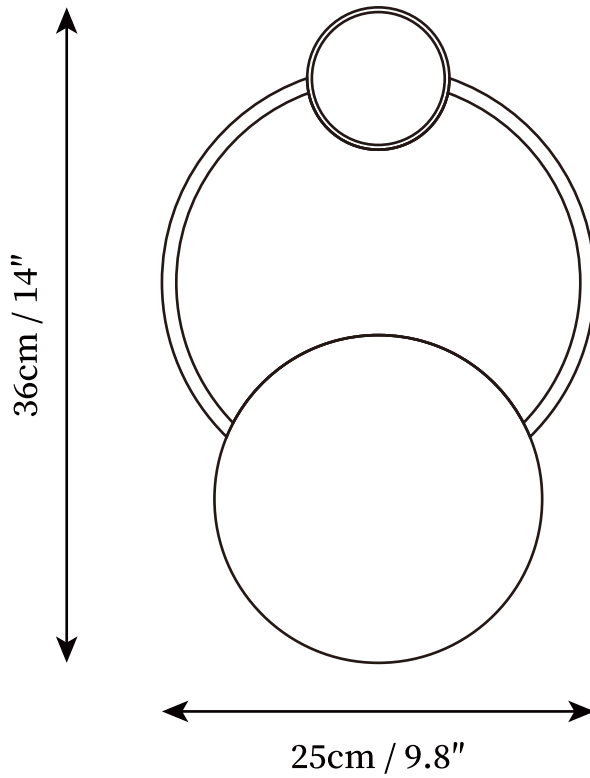

SPECIFICATION SHEET

SPECIFICATION DETAILS

*For custom options, consult factory for details

Fixture Dimensions	W 9.8" x H 14"
Light source	Integrated LED
Wattage	~8 Watts
Voltage	AC 110-240V
Dimming	Not supported
CRI(Ra)	90+CRI
Mounting	Hardwired.
LED Rated Life	30000 hours
Color Temperature	Warm Light (3000K), Neutral Light (4000K), Cool Light (6000K)
Control method	Compatible with common wall switches (not included)
Finishes	Polished Brass, Green, White
Shade Details	Polished Brass, Green, White
Material	Brass, Glass, PMMA

SPECIFICATION SHEET

SPECIFICATION DETAILS

*For custom options, consult factory for details

Fixture Dimensions	W 16.5" x H 17.7"
Light source	Integrated LED
Wattage	~8 Watts
Voltage	AC 110-240V
Dimming	Not supported
CRI(Ra)	90+CRI
Mounting	Hardwired.
LED Rated Life	30000 hours
Color Temperature	Warm Light (3000K), Neutral Light (4000K), Cool Light (6000K)
Control method	Compatible with common wall switches(not included)
Finishes	Polished Brass, Green, White
Shade Details	Polished Brass, Green, White
Material	Brass, Glass, PMMA

SPECIFICATION SHEET

SPECIFICATION DETAILS

*For custom options, consult factory for details

Fixture Dimensions	W 16.5" x H 23.2"
Light source	Integrated LED
Wattage	~8 Watts
Voltage	AC 110-240V
Dimming	Not supported
CRI(Ra)	90+CRI
Mounting	Hardwired.
LED Rated Life	30000 hours
Color Temperature	Warm Light (3000K), Neutral Light (4000K), Cool Light (6000K)
Control method	Compatible with common wall switches(not included)
Finishes	Polished Brass, Green, White
Shade Details	Polished Brass, Green, White
Material	Brass, Glass, PMMA