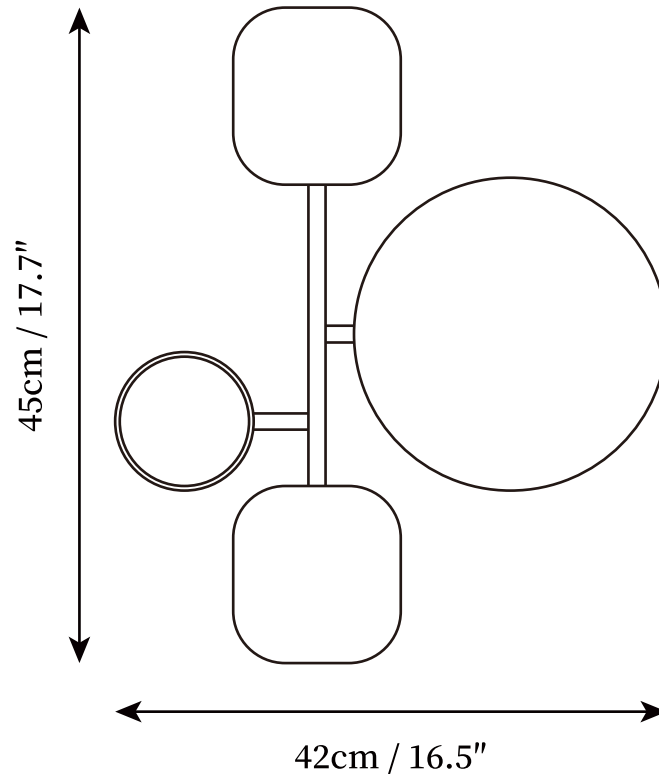

SPECIFICATION SHEET

SPECIFICATION DETAILS

*For custom options, consult factory for details

Fixture Dimensions	W 9.8" x H 14"
Light source	Integrated LED
Wattage	~8 Watts
Voltage	AC 110-240V
Dimming	Not supported
CRI(Ra)	90+CRI
Mounting	Hardwired.
LED Rated Life	30000 hours
Color Temperature	Warm Light (3000K), Neutral Light (4000K), Cool Light (6000K)
Control method	Compatible with common wall switches (not included)
Finishes	Polished Brass, Green, White
Shade Details	Polished Brass, Green, White
Material	Brass, Glass, PMMA

SPECIFICATION SHEET

SPECIFICATION DETAILS

*For custom options, consult factory for details

Fixture Dimensions	W 16.5" x H 17.7"
Light source	Integrated LED
Wattage	~8 Watts
Voltage	AC 110-240V
Dimming	Not supported
CRI(Ra)	90+CRI
Mounting	Hardwired.
LED Rated Life	30000 hours
Color Temperature	Warm Light (3000K), Neutral Light (4000K), Cool Light (6000K)
Control method	Compatible with common wall switches(not included)
Finishes	Polished Brass, Green, White
Shade Details	Polished Brass, Green, White
Material	Brass, Glass, PMMA

SPECIFICATION SHEET

SPECIFICATION DETAILS

*For custom options, consult factory for details

Fixture Dimensions	W 16.5" x H 23.2"
Light source	Integrated LED
Wattage	~8 Watts
Voltage	AC 110-240V
Dimming	Not supported
CRI(Ra)	90+CRI
Mounting	Hardwired.
LED Rated Life	30000 hours
Color Temperature	Warm Light (3000K), Neutral Light (4000K), Cool Light (6000K)
Control method	Compatible with common wall switches(not included)
Finishes	Polished Brass, Green, White
Shade Details	Polished Brass, Green, White
Material	Brass, Glass, PMMA