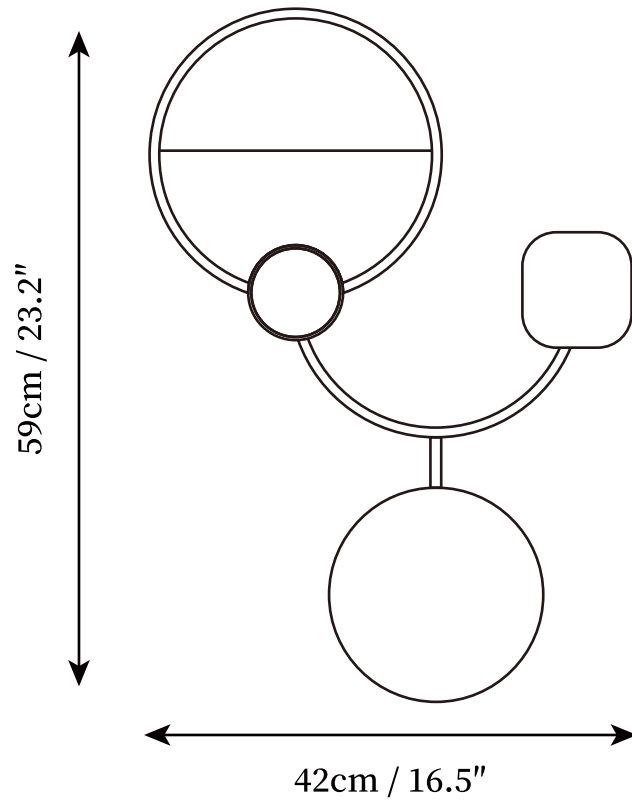

SPECIFICATION SHEET

SPECIFICATION DETAILS

*For custom options, consult factory for details

Fixture Dimensions	W 9.8" x H 14"
Light source	Integrated LED
Wattage	~8 Watts
Voltage	AC 110-240V
Dimming	Not supported
CRI(Ra)	90+CRI
Mounting	Hardwired.
LED Rated Life	30000 hours
Color Temperature	Warm Light (3000K), Neutral Light (4000K), Cool Light (6000K)
Control method	Compatible with common wall switches (not included)
Finishes	Polished Brass, Green, White
Shade Details	Polished Brass, Green, White
Material	Brass, Glass, PMMA

SPECIFICATION SHEET

SPECIFICATION DETAILS

*For custom options, consult factory for details

Fixture Dimensions	W 16.5" x H 17.7"
Light source	Integrated LED
Wattage	~8 Watts
Voltage	AC 110-240V
Dimming	Not supported
CRI(Ra)	90+CRI
Mounting	Hardwired.
LED Rated Life	30000 hours
Color Temperature	Warm Light (3000K), Neutral Light (4000K), Cool Light (6000K)
Control method	Compatible with common wall switches(not included)
Finishes	Polished Brass, Green, White
Shade Details	Polished Brass, Green, White
Material	Brass, Glass, PMMA

SPECIFICATION SHEET

SPECIFICATION DETAILS

*For custom options, consult factory for details

Fixture Dimensions	W 16.5" x H 23.2"
Light source	Integrated LED
Wattage	~8 Watts
Voltage	AC 110-240V
Dimming	Not supported
CRI(Ra)	90+CRI
Mounting	Hardwired.
LED Rated Life	30000 hours
Color Temperature	Warm Light (3000K), Neutral Light (4000K), Cool Light (6000K)
Control method	Compatible with common wall switches(not included)
Finishes	Polished Brass, Green, White
Shade Details	Polished Brass, Green, White
Material	Brass, Glass, PMMA