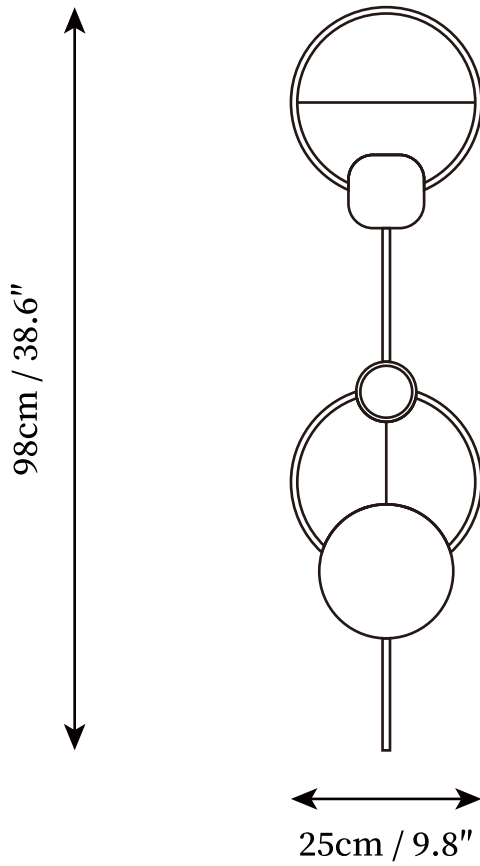

SPECIFICATION SHEET

SPECIFICATION DETAILS

*For custom options, consult factory for details

Fixture Dimensions	W 16.5" x H 17.7"
Light source	Integrated LED
Wattage	~8 Watts
Voltage	AC 110-240V
Dimming	Not supported
CRI(Ra)	90+CRI
Mounting	Hardwired.
LED Rated Life	30000 hours
Color Temperature	Warm Light (3000K), Neutral Light (4000K), Cool Light (6000K)
Control method	Compatible with common wall switches(not included)
Finishes	Polished Brass, Green, White
Shade Details	Polished Brass, Green, White
Material	Brass, Glass, PMMA

SPECIFICATION SHEET

SPECIFICATION DETAILS

*For custom options, consult factory for details

Fixture Dimensions	W 16.5" x H 23.2"
Light source	Integrated LED
Wattage	~8 Watts
Voltage	AC 110-240V
Dimming	Not supported
CRI(Ra)	90+CRI
Mounting	Hardwired.
LED Rated Life	30000 hours
Color Temperature	Warm Light (3000K), Neutral Light (4000K), Cool Light (6000K)
Control method	Compatible with common wall switches(not included)
Finishes	Polished Brass, Green, White
Shade Details	Polished Brass, Green, White
Material	Brass, Glass, PMMA

SPECIFICATION SHEET

SPECIFICATION DETAILS

*For custom options, consult factory for details

Fixture Dimensions	W 9.8" x H 38.6"
Light source	Integrated LED
Wattage	~8 Watts
Voltage	AC 110-240V
Dimming	Not supported
CRI(Ra)	90+CRI
Mounting	Hardwired.
LED Rated Life	30000 hours
Color Temperature	Warm Light (3000K), Neutral Light (4000K), Cool Light (6000K)
Control method	Compatible with common wall switches(not included)
Finishes	Polished Brass, Green, White
Shade Details	Polished Brass, Green, White
Material	Brass, Glass, PMMA