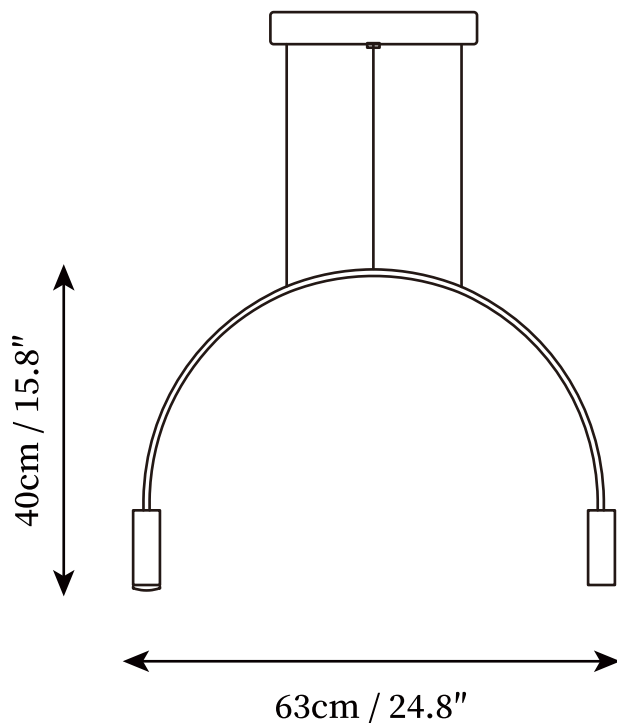

SPECIFICATION SHEET

SPECIFICATION DETAILS

*For custom options, consult factory for details

Fixture Dimensions	L 24.8" x H 15.7"
Light source	GU10. (bulb not included).
Wattage	~ 10W incandescent bulb or LED equivalent.
Voltage	AC 110-240V
Mounting	Hardwired.
Dimming	Compatible with dimmable bulbs (bulb not included)
Control method	Compatible with common wall switches (not included)
Finishes	Gold, Black.
Shade Details	Gold, Black.
Material	Metal, Aluminum.
Wire Length	The standard length of the cord is 59" (150 cm), the length is adjustable.

SPECIFICATION SHEET

SPECIFICATION DETAILS

*For custom options, consult factory for details

Fixture Dimensions	L 34.3" x H 20.5"
Light source	GU10. (bulb not included).
Wattage	~ 10W incandescent bulb or LED equivalent.
Voltage	AC 110-240V
Mounting	Hardwired.
Dimming	Compatible with dimmable bulbs (bulb not included)
Control method	Compatible with common wall switches(not included)
Finishes	Gold, Black.
Shade Details	Gold, Black.
Material	Metal, Aluminum.
Wire Length	The standard length of the cord is 59" (150 cm), the length is adjustable.

SPECIFICATION SHEET

SPECIFICATION DETAILS

*For custom options, consult factory for details

Fixture Dimensions	L 41.3" x H 15.7"
Light source	GU10. (bulb not included).
Wattage	~ 10W incandescent bulb or LED equivalent.
Voltage	AC 110-240V
Mounting	Hardwired.
Dimming	Compatible with dimmable bulbs (bulb not included)
Control method	Compatible with common wall switches (not included)
Finishes	Gold, Black.
Shade Details	Gold, Black.
Material	Metal, Aluminum.
Wire Length	The standard length of the cord is 59" (150 cm), the length is adjustable.