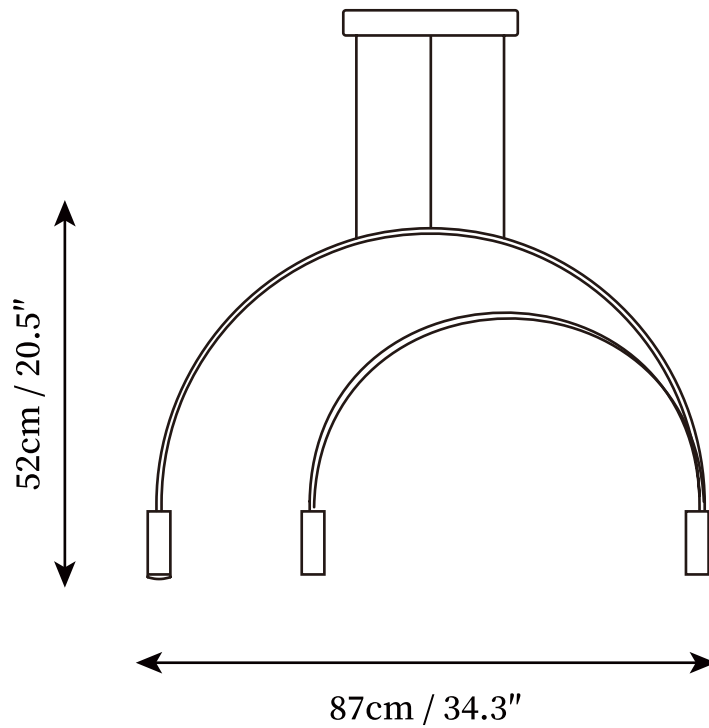

SPECIFICATION SHEET

SPECIFICATION DETAILS

*For custom options, consult factory for details

Fixture Dimensions	L 24.8" x H 15.7"
Light source	GU10. (bulb not included).
Wattage	~ 10W incandescent bulb or LED equivalent.
Voltage	AC 110-240V
Mounting	Hardwired.
Dimming	Compatible with dimmable bulbs (bulb not included)
Control method	Compatible with common wall switches (not included)
Finishes	Gold, Black.
Shade Details	Gold, Black.
Material	Metal, Aluminum.
Wire Length	The standard length of the cord is 59" (150 cm), the length is adjustable.

SPECIFICATION SHEET

SPECIFICATION DETAILS

*For custom options, consult factory for details

Fixture Dimensions	L 34.3" x H 20.5"
Light source	GU10. (bulb not included).
Wattage	~ 10W incandescent bulb or LED equivalent.
Voltage	AC 110-240V
Mounting	Hardwired.
Dimming	Compatible with dimmable bulbs (bulb not included)
Control method	Compatible with common wall switches(not included)
Finishes	Gold, Black.
Shade Details	Gold, Black.
Material	Metal, Aluminum.
Wire Length	The standard length of the cord is 59" (150 cm), the length is adjustable.

SPECIFICATION SHEET

SPECIFICATION DETAILS

*For custom options, consult factory for details

Fixture Dimensions	L 41.3" x H 15.7"
Light source	GU10. (bulb not included).
Wattage	~ 10W incandescent bulb or LED equivalent.
Voltage	AC 110-240V
Mounting	Hardwired.
Dimming	Compatible with dimmable bulbs (bulb not included)
Control method	Compatible with common wall switches (not included)
Finishes	Gold, Black.
Shade Details	Gold, Black.
Material	Metal, Aluminum.
Wire Length	The standard length of the cord is 59" (150 cm), the length is adjustable.