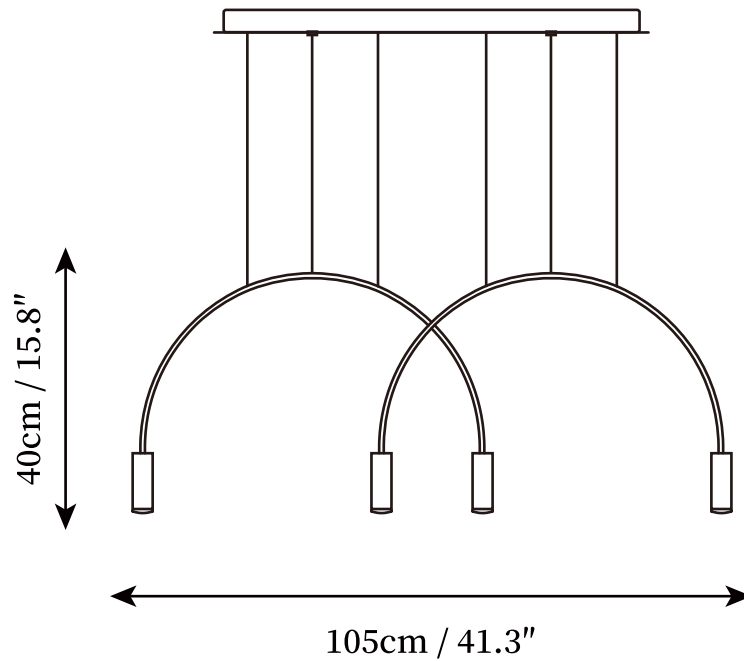

SPECIFICATION SHEET

SPECIFICATION DETAILS

*For custom options, consult factory for details

Fixture Dimensions	L 24.8" x H 15.7"
Light source	GU10. (bulb not included).
Wattage	~ 10W incandescent bulb or LED equivalent.
Voltage	AC 110-240V
Mounting	Hardwired.
Dimming	Compatible with dimmable bulbs (bulb not included)
Control method	Compatible with common wall switches (not included)
Finishes	Gold, Black.
Shade Details	Gold, Black.
Material	Metal, Aluminum.
Wire Length	The standard length of the cord is 59" (150 cm), the length is adjustable.

SPECIFICATION SHEET

SPECIFICATION DETAILS

*For custom options, consult factory for details

Fixture Dimensions	L 34.3" x H 20.5"
Light source	GU10. (bulb not included).
Wattage	~ 10W incandescent bulb or LED equivalent.
Voltage	AC 110-240V
Mounting	Hardwired.
Dimming	Compatible with dimmable bulbs (bulb not included)
Control method	Compatible with common wall switches(not included)
Finishes	Gold, Black.
Shade Details	Gold, Black.
Material	Metal, Aluminum.
Wire Length	The standard length of the cord is 59" (150 cm), the length is adjustable.

SPECIFICATION SHEET

SPECIFICATION DETAILS

*For custom options, consult factory for details

Fixture Dimensions	L 41.3" x H 15.7"
Light source	GU10. (bulb not included).
Wattage	~ 10W incandescent bulb or LED equivalent.
Voltage	AC 110-240V
Mounting	Hardwired.
Dimming	Compatible with dimmable bulbs (bulb not included)
Control method	Compatible with common wall switches (not included)
Finishes	Gold, Black.
Shade Details	Gold, Black.
Material	Metal, Aluminum.
Wire Length	The standard length of the cord is 59" (150 cm), the length is adjustable.