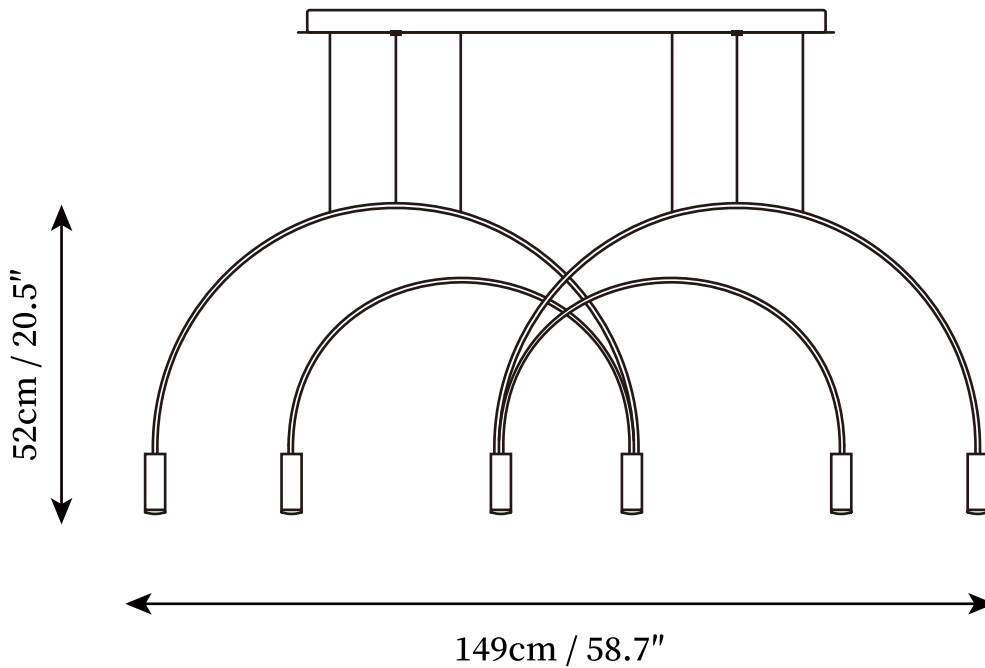

SPECIFICATION SHEET

SPECIFICATION DETAILS

*For custom options, consult factory for details

Fixture Dimensions	L 41.3" x H 15.7"
Light source	GU10. (bulb not included).
Wattage	~ 10W incandescent bulb or LED equivalent.
Voltage	AC 110-240V
Mounting	Hardwired.
Dimming	Compatible with dimmable bulbs (bulb not included)
Control method	Compatible with common wall switches (not included)
Finishes	Gold, Black.
Shade Details	Gold, Black.
Material	Metal, Aluminum.
Wire Length	The standard length of the cord is 59" (150 cm), the length is adjustable.

SPECIFICATION SHEET

SPECIFICATION DETAILS

*For custom options, consult factory for details

Fixture Dimensions	L 48.1" x H 20.5"
Light source	GU10. (bulb not included).
Wattage	~ 10W incandescent bulb or LED equivalent.
Voltage	AC 110-240V
Mounting	Hardwired.
Dimming	Compatible with dimmable bulbs (bulb not included)
Control method	Compatible with common wall switches(not included)
Finishes	Gold, Black.
Shade Details	Gold, Black.
Material	Metal, Aluminum.
Wire Length	The standard length of the cord is 59" (150 cm), the length is adjustable.

SPECIFICATION SHEET

SPECIFICATION DETAILS

*For custom options, consult factory for details

Fixture Dimensions	L 58.7" x H 20.5"
Light source	GU10. (bulb not included).
Wattage	~ 10W incandescent bulb or LED equivalent.
Voltage	AC 110-240V
Mounting	Hardwired.
Dimming	Compatible with dimmable bulbs (bulb not included)
Control method	Compatible with common wall switches(not included)
Finishes	Gold, Black.
Shade Details	Gold, Black.
Material	Metal, Aluminum.
Wire Length	The standard length of the cord is 59" (150 cm), the length is adjustable.