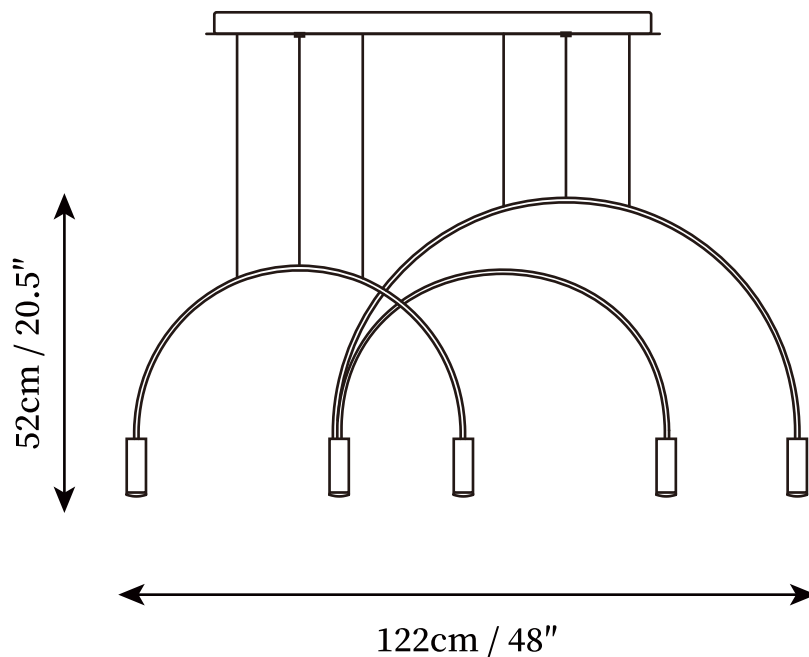

SPECIFICATION SHEET

SPECIFICATION DETAILS

*For custom options, consult factory for details

Fixture Dimensions	L 34.3" x H 20.5"
Light source	GU10. (bulb not included).
Wattage	~ 10W incandescent bulb or LED equivalent.
Voltage	AC 110-240V
Mounting	Hardwired.
Dimming	Compatible with dimmable bulbs (bulb not included)
Control method	Compatible with common wall switches(not included)
Finishes	Gold, Black.
Shade Details	Gold, Black.
Material	Metal, Aluminum.
Wire Length	The standard length of the cord is 59" (150 cm), the length is adjustable.

SPECIFICATION SHEET

SPECIFICATION DETAILS

*For custom options, consult factory for details

Fixture Dimensions	L 41.3" x H 15.7"
Light source	GU10. (bulb not included).
Wattage	~ 10W incandescent bulb or LED equivalent.
Voltage	AC 110-240V
Mounting	Hardwired.
Dimming	Compatible with dimmable bulbs (bulb not included)
Control method	Compatible with common wall switches (not included)
Finishes	Gold, Black.
Shade Details	Gold, Black.
Material	Metal, Aluminum.
Wire Length	The standard length of the cord is 59" (150 cm), the length is adjustable.

SPECIFICATION SHEET

SPECIFICATION DETAILS

*For custom options, consult factory for details

Fixture Dimensions	L 48.1" x H 20.5"
Light source	GU10. (bulb not included).
Wattage	~ 10W incandescent bulb or LED equivalent.
Voltage	AC 110-240V
Mounting	Hardwired.
Dimming	Compatible with dimmable bulbs (bulb not included)
Control method	Compatible with common wall switches(not included)
Finishes	Gold, Black.
Shade Details	Gold, Black.
Material	Metal, Aluminum.
Wire Length	The standard length of the cord is 59" (150 cm), the length is adjustable.