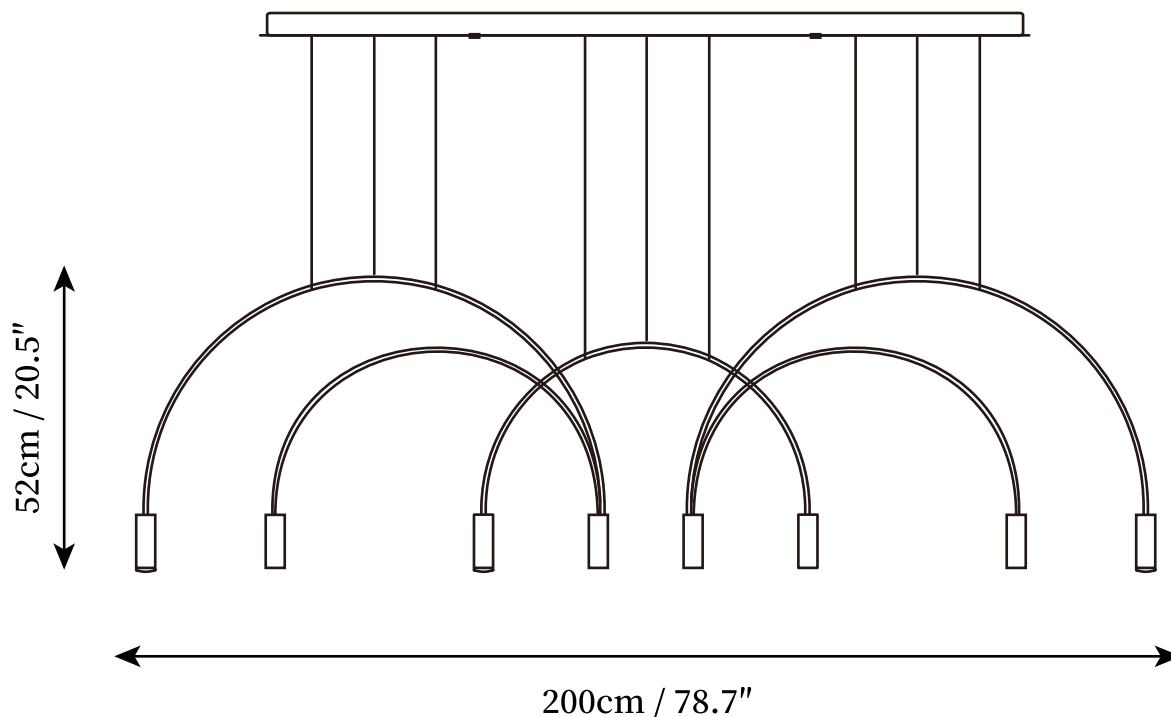

SPECIFICATION SHEET

SPECIFICATION DETAILS

*For custom options, consult factory for details

Fixture Dimensions	L 48.1" x H 20.5"
Light source	GU10. (bulb not included).
Wattage	~ 10W incandescent bulb or LED equivalent.
Voltage	AC 110-240V
Mounting	Hardwired.
Dimming	Compatible with dimmable bulbs (bulb not included)
Control method	Compatible with common wall switches(not included)
Finishes	Gold, Black.
Shade Details	Gold, Black.
Material	Metal, Aluminum.
Wire Length	The standard length of the cord is 59" (150 cm), the length is adjustable.

SPECIFICATION SHEET

SPECIFICATION DETAILS

*For custom options, consult factory for details

Fixture Dimensions	L 58.7" x H 20.5"
Light source	GU10. (bulb not included).
Wattage	~ 10W incandescent bulb or LED equivalent.
Voltage	AC 110-240V
Mounting	Hardwired.
Dimming	Compatible with dimmable bulbs (bulb not included)
Control method	Compatible with common wall switches(not included)
Finishes	Gold, Black.
Shade Details	Gold, Black.
Material	Metal, Aluminum.
Wire Length	The standard length of the cord is 59" (150 cm), the length is adjustable.

SPECIFICATION SHEET

SPECIFICATION DETAILS

*For custom options, consult factory for details

Fixture Dimensions	L 78.7" x H 20.5"
Light source	GU10. (bulb not included).
Wattage	~ 10W incandescent bulb or LED equivalent.
Voltage	AC 110-240V
Mounting	Hardwired.
Dimming	Compatible with dimmable bulbs (bulb not included)
Control method	Compatible with common wall switches (not included)
Finishes	Gold, Black.
Shade Details	Gold, Black.
Material	Metal, Aluminum.
Wire Length	The standard length of the cord is 59" (150 cm), the length is adjustable.