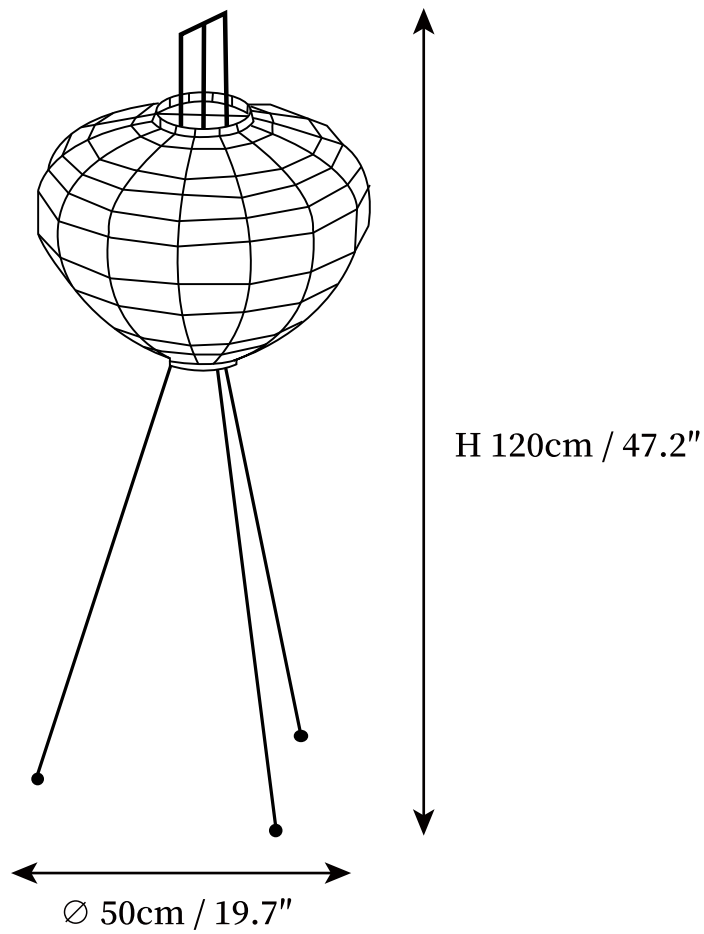

SPECIFICATION SHEET

SPECIFICATION DETAILS

*For custom options, consult factory for details

Fixture Dimensions	D 19.7" x H 47.2"
Light source	E26 or E27 (bulb not included)
Wattage	MAX 40W incandescent bulb or LED equivalent.
Voltage	AC 110-240V
Dimming	Compatible with dimmable bulbs (bulb not included)
Control method	In line ON / OFF switch.
Finishes	Black
Shade Details	White
Material	Mulberry paper, Metal, Iron.
Cord Length	Supplied with switched plug cord, length ~59" (150cm).

SPECIFICATION SHEET

SPECIFICATION DETAILS

*For custom options, consult factory for details

Fixture Dimensions	D 13" x H 63.7"
Light source	E26 or E27 (bulb not included)
Wattage	MAX 40W incandescent bulb or LED equivalent.
Voltage	AC 110-240V
Dimming	Compatible with dimmable bulbs (bulb not included)
Control method	In line ON / OFF switch.
Finishes	Black
Shade Details	White
Material	Mulberry paper, Metal, Iron.
Cord Length	Supplied with switched plug cord, length ~59" (150cm).
