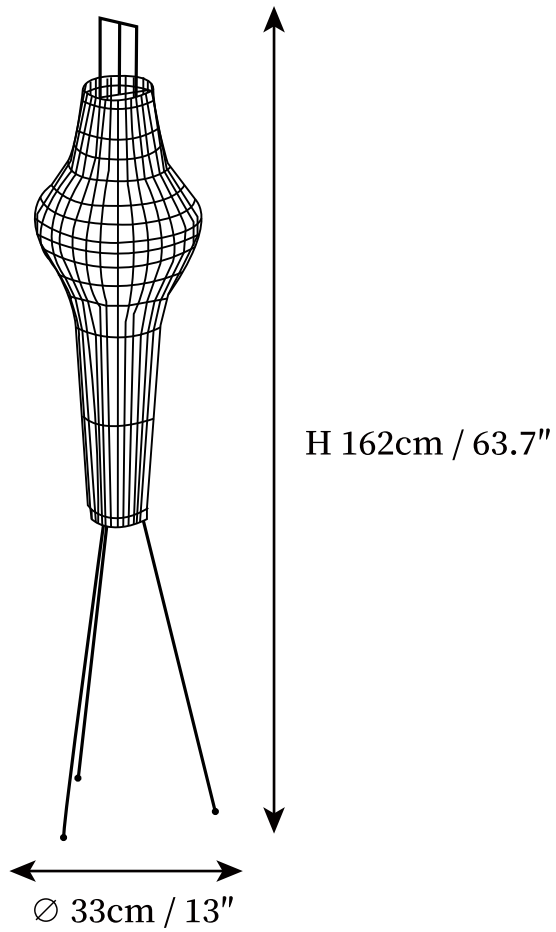

SPECIFICATION SHEET

SPECIFICATION DETAILS

*For custom options, consult factory for details

Fixture Dimensions	D 19.7" x H 47.2"
Light source	E26 or E27 (bulb not included)
Wattage	MAX 40W incandescent bulb or LED equivalent.
Voltage	AC 110-240V
Dimming	Compatible with dimmable bulbs (bulb not included)
Control method	In line ON / OFF switch.
Finishes	Black
Shade Details	White
Material	Mulberry paper, Metal, Iron.
Cord Length	Supplied with switched plug cord, length ~59" (150cm).

SPECIFICATION SHEET

SPECIFICATION DETAILS

*For custom options, consult factory for details

Fixture Dimensions	D 13" x H 63.7"
Light source	E26 or E27 (bulb not included)
Wattage	MAX 40W incandescent bulb or LED equivalent.
Voltage	AC 110-240V
Dimming	Compatible with dimmable bulbs (bulb not included)
Control method	In line ON / OFF switch.
Finishes	Black
Shade Details	White
Material	Mulberry paper, Metal, Iron.
Cord Length	Supplied with switched plug cord, length ~59" (150cm).
