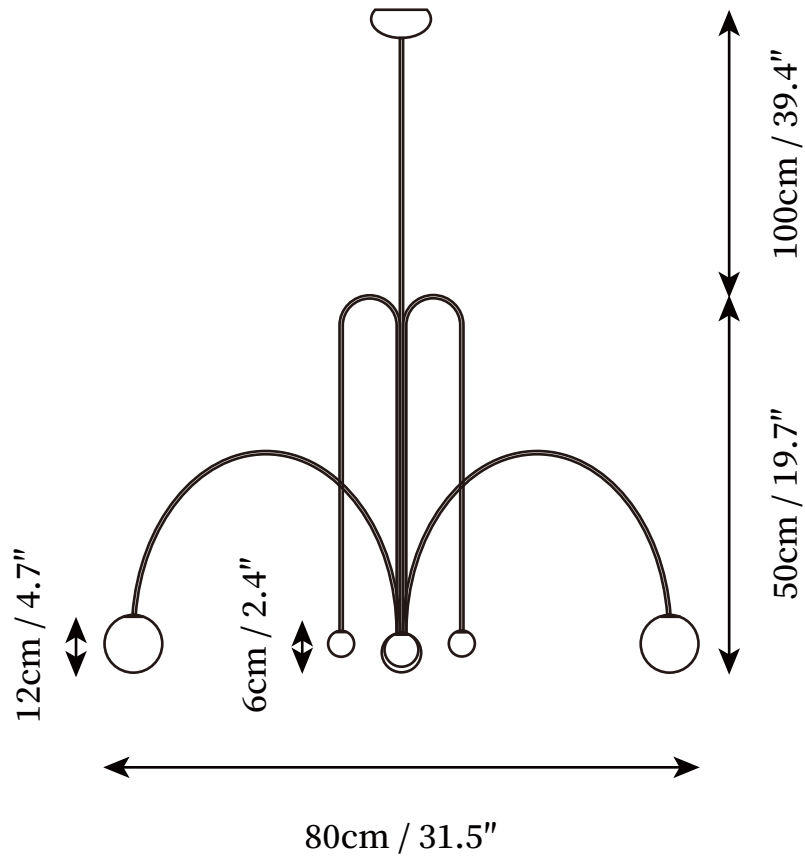

## SPECIFICATION DETAILS

\*For custom options, consult factory for details

<b>Fixture Dimensions</b>	D 31.5" x H 19.7"
<b>Light source</b>	G9 (bulb not included)
<b>Wattage</b>	~ 5W incandescent bulb or LED equivalent.
<b>Voltage</b>	AC 110-240V
<b>Mounting</b>	Hardwired.
<b>Dimming</b>	Compatible with dimmable bulbs (bulb not included)
<b>Control method</b>	Compatible with common wall switches (not included)
<b>Finishes</b>	Black, Burgundy, Copper plated.
<b>Shade Details</b>	White.
<b>Material</b>	Metal, Glass.
<b>Rod Length</b>	Suspension rod length 20+30+50cm=100cm/39.4", and can be spliced as needed.

## SPECIFICATION DETAILS

\*For custom options, consult factory for details

<b>Fixture Dimensions</b>	D 39.4" x H 19.7"
<b>Light source</b>	G9 (bulb not included)
<b>Wattage</b>	~ 5W incandescent bulb or LED equivalent.
<b>Voltage</b>	AC 110-240V
<b>Mounting</b>	Hardwired.
<b>Dimming</b>	Compatible with dimmable bulbs (bulb not included)
<b>Control method</b>	Compatible with common wall switches (not included)
<b>Finishes</b>	Black, Burgundy, Copper plated.
<b>Shade Details</b>	White.
<b>Material</b>	Metal, Glass.
<b>Rod Length</b>	Suspension rod length 20+30+50cm=100cm/39.4", and can be spliced as needed.

## SPECIFICATION DETAILS

\*For custom options, consult factory for details

<b>Fixture Dimensions</b>	D 51.2" x H 31.5"
<b>Light source</b>	G9 (bulb not included)
<b>Wattage</b>	~ 5W incandescent bulb or LED equivalent.
<b>Voltage</b>	AC 110-240V
<b>Mounting</b>	Hardwired.
<b>Dimming</b>	Compatible with dimmable bulbs (bulb not included)
<b>Control method</b>	Compatible with common wall switches (not included)
<b>Finishes</b>	Black, Burgundy, Copper plated.
<b>Shade Details</b>	White.
<b>Material</b>	Metal, Glass.
<b>Rod Length</b>	Suspension rod length 20+30+50cm=100cm/39.4", and can be spliced as needed.