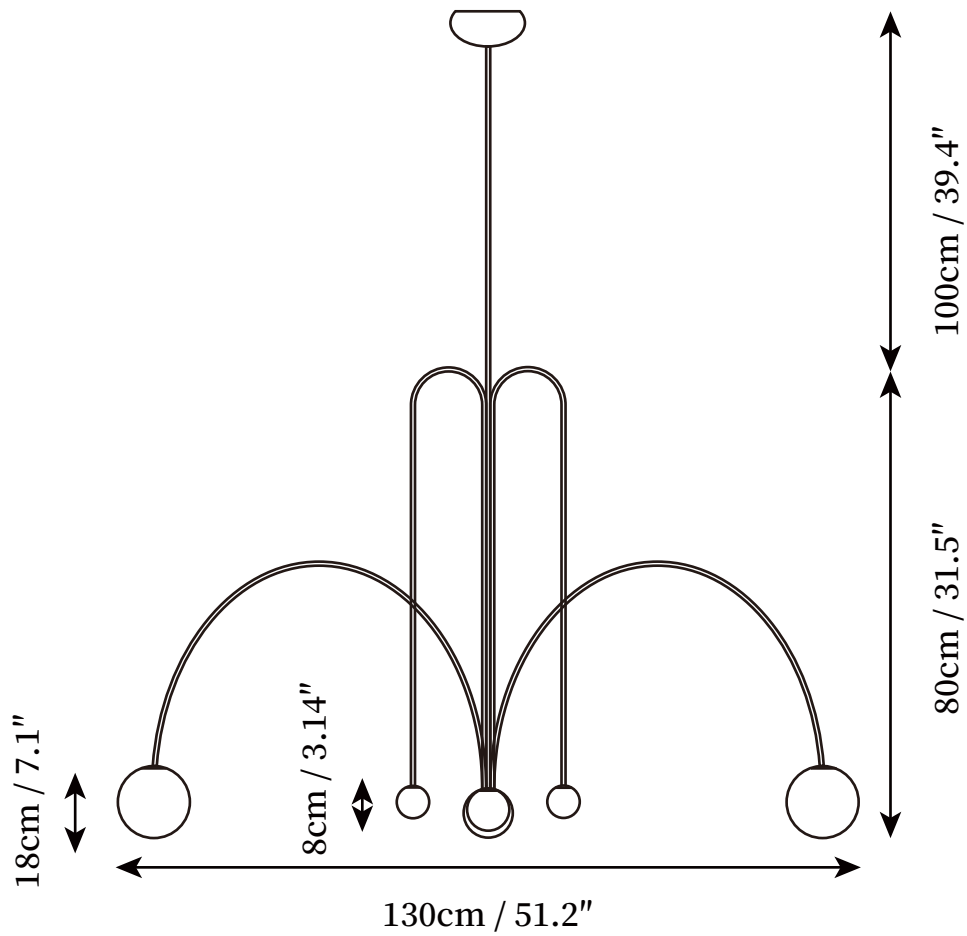

## SPECIFICATION DETAILS

\*For custom options, consult factory for details

<b>Fixture Dimensions</b>	D 31.5" x H 19.7"
<b>Light source</b>	G9 (bulb not included)
<b>Wattage</b>	~ 5W incandescent bulb or LED equivalent.
<b>Voltage</b>	AC 110-240V
<b>Mounting</b>	Hardwired.
<b>Dimming</b>	Compatible with dimmable bulbs (bulb not included)
<b>Control method</b>	Compatible with common wall switches (not included)
<b>Finishes</b>	Black, Burgundy, Copper plated.
<b>Shade Details</b>	White.
<b>Material</b>	Metal, Glass.
<b>Rod Length</b>	Suspension rod length 20+30+50cm=100cm/39.4", and can be spliced as needed.

# SPECIFICATION SHEET

---

## SPECIFICATION DETAILS

\*For custom options, consult factory for details

<b>Fixture Dimensions</b>	D 39.4" x H 19.7"
<b>Light source</b>	G9 (bulb not included)
<b>Wattage</b>	~ 5W incandescent bulb or LED equivalent.
<b>Voltage</b>	AC 110-240V
<b>Mounting</b>	Hardwired.
<b>Dimming</b>	Compatible with dimmable bulbs (bulb not included)
<b>Control method</b>	Compatible with common wall switches (not included)
<b>Finishes</b>	Black, Burgundy, Copper plated.
<b>Shade Details</b>	White.
<b>Material</b>	Metal, Glass.
<b>Rod Length</b>	Suspension rod length 20+30+50cm=100cm/39.4", and can be spliced as needed.

## SPECIFICATION DETAILS

\*For custom options, consult factory for details

<b>Fixture Dimensions</b>	D 51.2" x H 31.5"
<b>Light source</b>	G9 (bulb not included)
<b>Wattage</b>	~ 5W incandescent bulb or LED equivalent.
<b>Voltage</b>	AC 110-240V
<b>Mounting</b>	Hardwired.
<b>Dimming</b>	Compatible with dimmable bulbs (bulb not included)
<b>Control method</b>	Compatible with common wall switches (not included)
<b>Finishes</b>	Black, Burgundy, Copper plated.
<b>Shade Details</b>	White.
<b>Material</b>	Metal, Glass.
<b>Rod Length</b>	Suspension rod length 20+30+50cm=100cm/39.4", and can be spliced as needed.