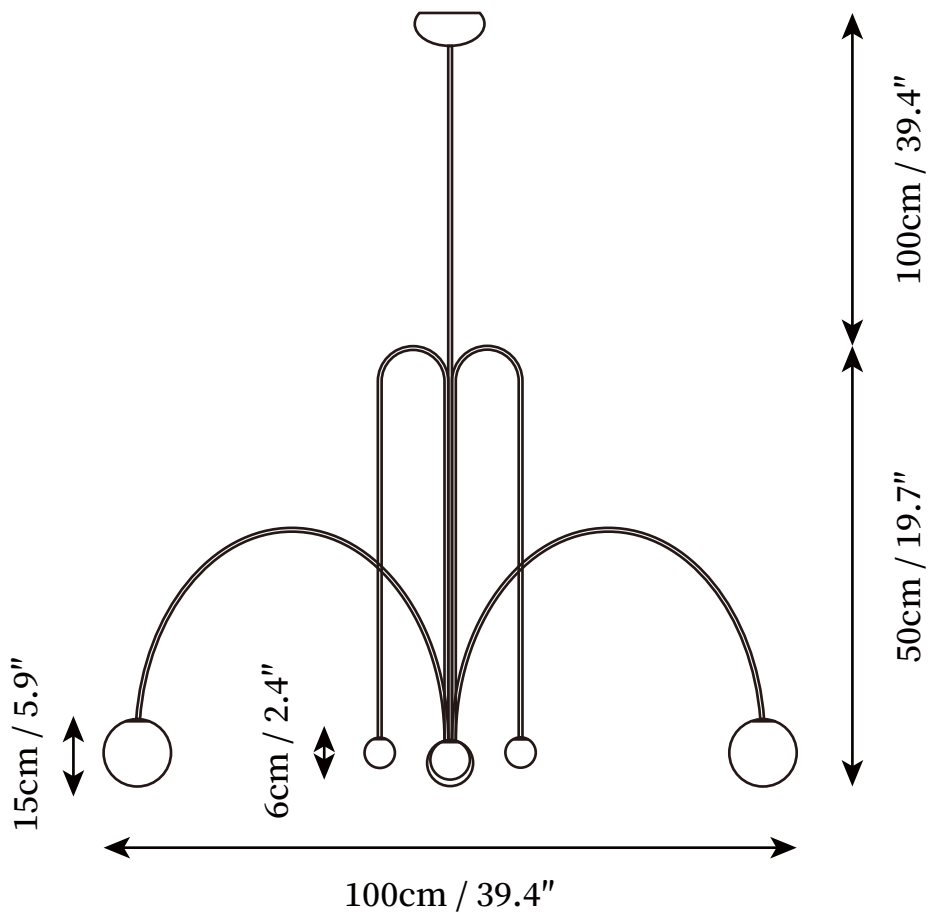

## SPECIFICATION DETAILS

\*For custom options, consult factory for details

<b>Fixture Dimensions</b>	D 31.5" x H 19.7"
<b>Light source</b>	G9 (bulb not included)
<b>Wattage</b>	~ 5W incandescent bulb or LED equivalent.
<b>Voltage</b>	AC 110-240V
<b>Mounting</b>	Hardwired.
<b>Dimming</b>	Compatible with dimmable bulbs (bulb not included)
<b>Control method</b>	Compatible with common wall switches (not included)
<b>Finishes</b>	Black, Burgundy, Copper plated.
<b>Shade Details</b>	White.
<b>Material</b>	Metal, Glass.
<b>Rod Length</b>	Suspension rod length 20+30+50cm=100cm/39.4", and can be spliced as needed.

## SPECIFICATION DETAILS

\*For custom options, consult factory for details

<b>Fixture Dimensions</b>	D 39.4" x H 19.7"
<b>Light source</b>	G9 (bulb not included)
<b>Wattage</b>	~ 5W incandescent bulb or LED equivalent.
<b>Voltage</b>	AC 110-240V
<b>Mounting</b>	Hardwired.
<b>Dimming</b>	Compatible with dimmable bulbs (bulb not included)
<b>Control method</b>	Compatible with common wall switches (not included)
<b>Finishes</b>	Black, Burgundy, Copper plated.
<b>Shade Details</b>	White.
<b>Material</b>	Metal, Glass.
<b>Rod Length</b>	Suspension rod length 20+30+50cm=100cm/39.4", and can be spliced as needed.

## SPECIFICATION DETAILS

\*For custom options, consult factory for details

<b>Fixture Dimensions</b>	D 51.2" x H 31.5"
<b>Light source</b>	G9 (bulb not included)
<b>Wattage</b>	~ 5W incandescent bulb or LED equivalent.
<b>Voltage</b>	AC 110-240V
<b>Mounting</b>	Hardwired.
<b>Dimming</b>	Compatible with dimmable bulbs (bulb not included)
<b>Control method</b>	Compatible with common wall switches (not included)
<b>Finishes</b>	Black, Burgundy, Copper plated.
<b>Shade Details</b>	White.
<b>Material</b>	Metal, Glass.
<b>Rod Length</b>	Suspension rod length 20+30+50cm=100cm/39.4", and can be spliced as needed.