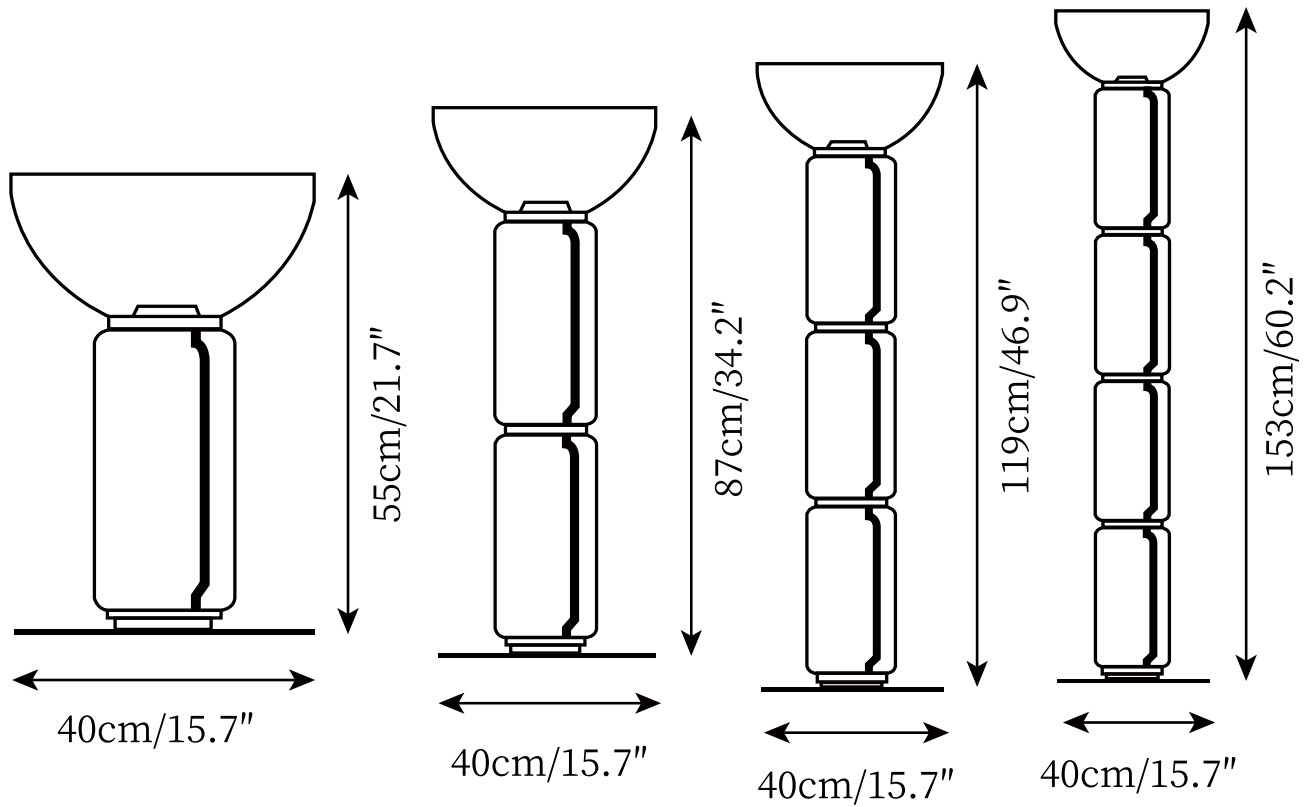

SPECIFICATION SHEET

SPECIFICATION DETAILS

*For custom options, consult factory for details

Fixture Dimensions	D 13.8" x H 38.2", D 13.8" x H 50.7", D 13.8" x H 63"
Light source	Integrated LED
Wattage	~ 5W incandescent bulb or LED equivalent.
Voltage	AC 110-240V
Dimming	Not supported
Control method	In line ON / OFF switch.
CRI(Ra)	90+CRI
LED Rated Life	30000 hours
Color Temperature	Warm Light (3000K), Neutral Light (4000K), Cool Light (6000K)
Finishes	Black.
Shade Details	Clear.
Material	Glass, Aluminum, Metal.
Cord Length	Supplied with switched plug cord, length ~59" (150cm).

SPECIFICATION SHEET

SPECIFICATION DETAILS

*For custom options, consult factory for details

Fixture Dimensions	D 11" x H 22.4", D 13.8" x H 35", D 13.8" x H 47.6", D 13.8" x H 60.2"
Light source	Integrated LED
Wattage	~ 5W incandescent bulb or LED equivalent.
Voltage	AC 110-240V
Dimming	Not supported
Control method	In line ON / OFF switch.
CRI(Ra)	90+CRI
LED Rated Life	30000 hours
Color Temperature	Warm Light (3000K), Neutral Light (4000K), Cool Light (6000K)
Finishes	Black.
Shade Details	Clear.
Material	Glass, Aluminum, Metal.
Cord Length	Supplied with switched plug cord, length ~59" (150cm).

SPECIFICATION SHEET

SPECIFICATION DETAILS

*For custom options, consult factory for details

Fixture Dimensions	D 15.7" x H 21.7", D 15.7" x H 34.2", D 15.7" x H 46.9", D 15.7" x H 60.2"
Light source	Integrated LED
Wattage	~ 5W incandescent bulb or LED equivalent.
Voltage	AC 110-240V
Dimming	Not supported
Control method	In line ON / OFF switch.
CRI(Ra)	90+CRI
LED Rated Life	30000 hours
Color Temperature	Warm Light (3000K), Neutral Light (4000K), Cool Light (6000K)
Finishes	Black.
Shade Details	Clear.
Material	Glass, Aluminum, Metal.
Cord Length	Supplied with switched plug cord, length ~59" (150cm).