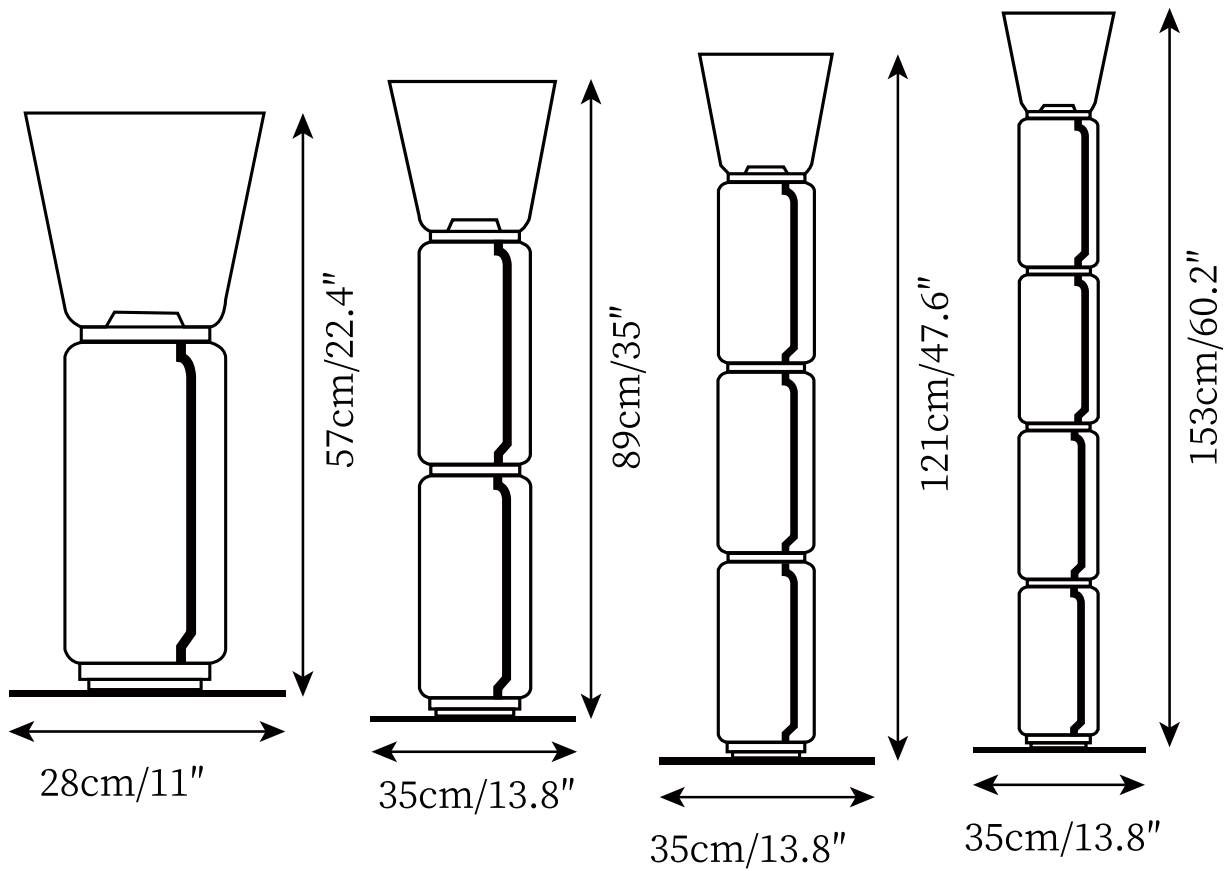

SPECIFICATION SHEET

SPECIFICATION DETAILS

*For custom options, consult factory for details

Fixture Dimensions	D 13.8" x H 38.2", D 13.8" x H 50.7", D 13.8" x H 63"
Light source	Integrated LED
Wattage	~ 5W incandescent bulb or LED equivalent.
Voltage	AC 110-240V
Dimming	Not supported
Control method	In line ON / OFF switch.
CRI(Ra)	90+CRI
LED Rated Life	30000 hours
Color Temperature	Warm Light (3000K), Neutral Light (4000K), Cool Light (6000K)
Finishes	Black.
Shade Details	Clear.
Material	Glass, Aluminum, Metal.
Cord Length	Supplied with switched plug cord, length ~59" (150cm).

SPECIFICATION SHEET

SPECIFICATION DETAILS

*For custom options, consult factory for details

Fixture Dimensions	D 11" x H 22.4", D 13.8" x H 35", D 13.8" x H 47.6", D 13.8" x H 60.2"
Light source	Integrated LED
Wattage	~ 5W incandescent bulb or LED equivalent.
Voltage	AC 110-240V
Dimming	Not supported
Control method	In line ON / OFF switch.
CRI(Ra)	90+CRI
LED Rated Life	30000 hours
Color Temperature	Warm Light (3000K), Neutral Light (4000K), Cool Light (6000K)
Finishes	Black.
Shade Details	Clear.
Material	Glass, Aluminum, Metal.
Cord Length	Supplied with switched plug cord, length ~59" (150cm).

SPECIFICATION SHEET

SPECIFICATION DETAILS

*For custom options, consult factory for details

Fixture Dimensions	D 15.7" x H 21.7", D 15.7" x H 34.2", D 15.7" x H 46.9", D 15.7" x H 60.2"
Light source	Integrated LED
Wattage	~ 5W incandescent bulb or LED equivalent.
Voltage	AC 110-240V
Dimming	Not supported
Control method	In line ON / OFF switch.
CRI(Ra)	90+CRI
LED Rated Life	30000 hours
Color Temperature	Warm Light (3000K), Neutral Light (4000K), Cool Light (6000K)
Finishes	Black.
Shade Details	Clear.
Material	Glass, Aluminum, Metal.
Cord Length	Supplied with switched plug cord, length ~59" (150cm).