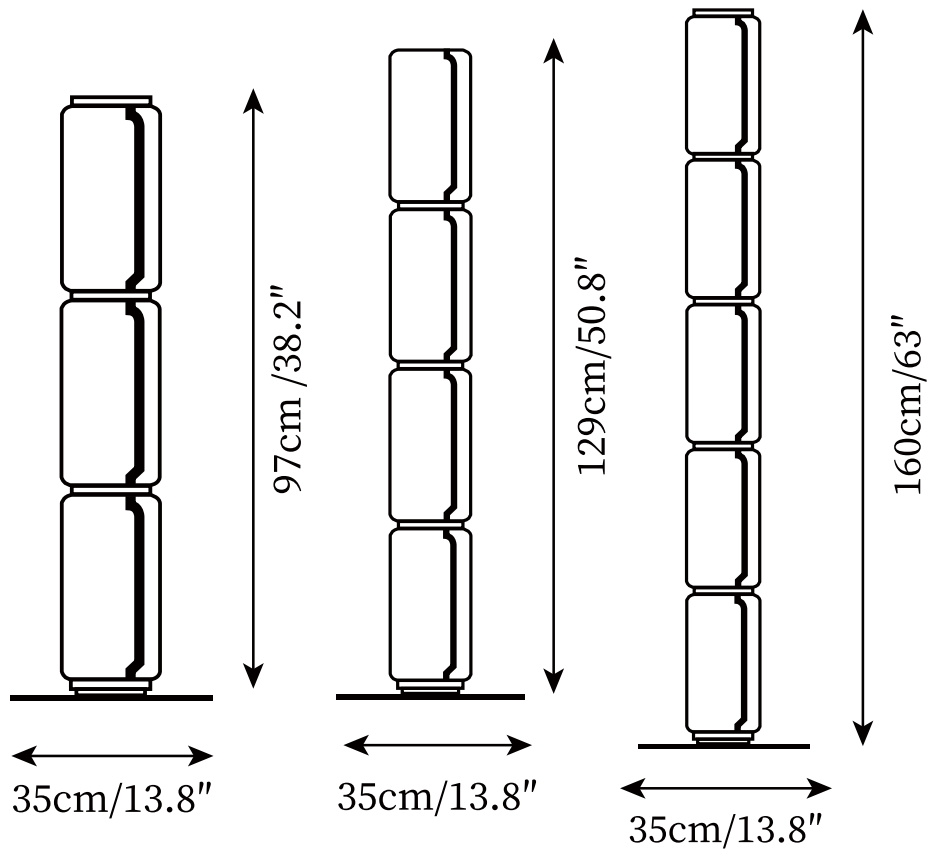

SPECIFICATION SHEET

SPECIFICATION DETAILS

*For custom options, consult factory for details

Fixture Dimensions	D 13.8" x H 38.2", D 13.8" x H 50.7", D 13.8" x H 63"
Light source	Integrated LED
Wattage	~ 5W incandescent bulb or LED equivalent.
Voltage	AC 110-240V
Dimming	Not supported
Control method	In line ON / OFF switch.
CRI(Ra)	90+CRI
LED Rated Life	30000 hours
Color Temperature	Warm Light (3000K), Neutral Light (4000K), Cool Light (6000K)
Finishes	Black.
Shade Details	Clear.
Material	Glass, Aluminum, Metal.
Cord Length	Supplied with switched plug cord, length ~59" (150cm).

SPECIFICATION SHEET

SPECIFICATION DETAILS

*For custom options, consult factory for details

Fixture Dimensions	D 11" x H 22.4", D 13.8" x H 35", D 13.8" x H 47.6", D 13.8" x H 60.2"
Light source	Integrated LED
Wattage	~ 5W incandescent bulb or LED equivalent.
Voltage	AC 110-240V
Dimming	Not supported
Control method	In line ON / OFF switch.
CRI(Ra)	90+CRI
LED Rated Life	30000 hours
Color Temperature	Warm Light (3000K), Neutral Light (4000K), Cool Light (6000K)
Finishes	Black.
Shade Details	Clear.
Material	Glass, Aluminum, Metal.
Cord Length	Supplied with switched plug cord, length ~59" (150cm).

SPECIFICATION SHEET

SPECIFICATION DETAILS

*For custom options, consult factory for details

Fixture Dimensions	D 15.7" x H 21.7", D 15.7" x H 34.2", D 15.7" x H 46.9", D 15.7" x H 60.2"
Light source	Integrated LED
Wattage	~ 5W incandescent bulb or LED equivalent.
Voltage	AC 110-240V
Dimming	Not supported
Control method	In line ON / OFF switch.
CRI(Ra)	90+CRI
LED Rated Life	30000 hours
Color Temperature	Warm Light (3000K), Neutral Light (4000K), Cool Light (6000K)
Finishes	Black.
Shade Details	Clear.
Material	Glass, Aluminum, Metal.
Cord Length	Supplied with switched plug cord, length ~59" (150cm).