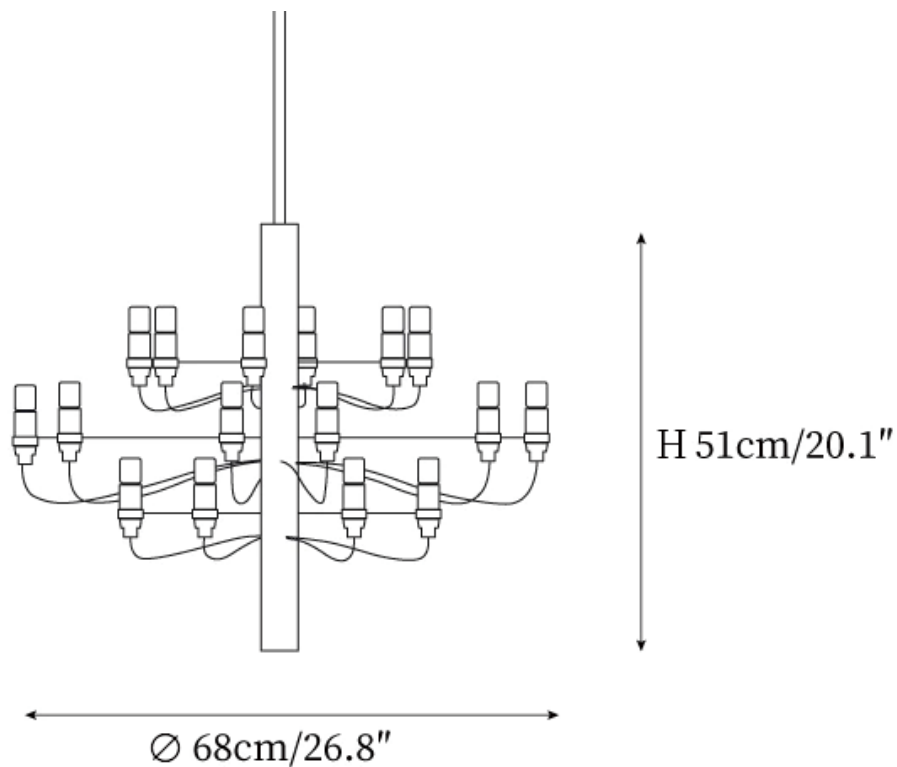

## SPECIFICATION DETAILS

<b>Fixture Dimensions</b>	D 26.8" x H 20.1"
<b>Light source</b>	E12 or E14. (Light bulb included).
<b>Wattage</b>	~ 5W incandescent bulb or LED equivalent.
<b>Voltage</b>	AC 110-240V
<b>Mounting</b>	Hardwired.
<b>Dimming</b>	Compatible with dimmable bulbs (bulb not included)
<b>Control method</b>	Compatible with common wall switches (not included)
<b>Finishes</b>	Matt black, Matt White, Chrome, Gold.
<b>Shade Details</b>	White.
<b>Material</b>	Metal, Steel, Iron.
<b>Wire Length</b>	The standard length of the cord is 59" (150 cm), the length is adjustable.

## SPECIFICATION DETAILS

<b>Fixture Dimensions</b>	D 34.6" x H 28.3"
<b>Light source</b>	E12 or E14. (Light bulb included).
<b>Wattage</b>	~ 5W incandescent bulb or LED equivalent.
<b>Voltage</b>	AC 110-240V
<b>Mounting</b>	Hardwired.
<b>Dimming</b>	Compatible with dimmable bulbs (bulb not included)
<b>Control method</b>	Compatible with common wall switches (not included)
<b>Finishes</b>	Matt black, Matt White, Chrome, Gold.
<b>Shade Details</b>	White.
<b>Material</b>	Metal, Steel, Iron.
<b>Wire Length</b>	The standard length of the cord is 59" (150 cm), the length is adjustable.

## SPECIFICATION DETAILS

<b>Fixture Dimensions</b>	D 39.4" x H 34.6"
<b>Light source</b>	E12 or E14. (Light bulb included).
<b>Wattage</b>	~ 5W incandescent bulb or LED equivalent.
<b>Voltage</b>	AC 110-240V
<b>Mounting</b>	Hardwired.
<b>Dimming</b>	Compatible with dimmable bulbs (bulb not included)
<b>Control method</b>	Compatible with common wall switches (not included)
<b>Finishes</b>	Matt black, Matt White, Chrome, Gold.
<b>Shade Details</b>	White.
<b>Material</b>	Metal, Steel, Iron.
<b>Wire Length</b>	The standard length of the cord is 59" (150 cm), the length is adjustable.