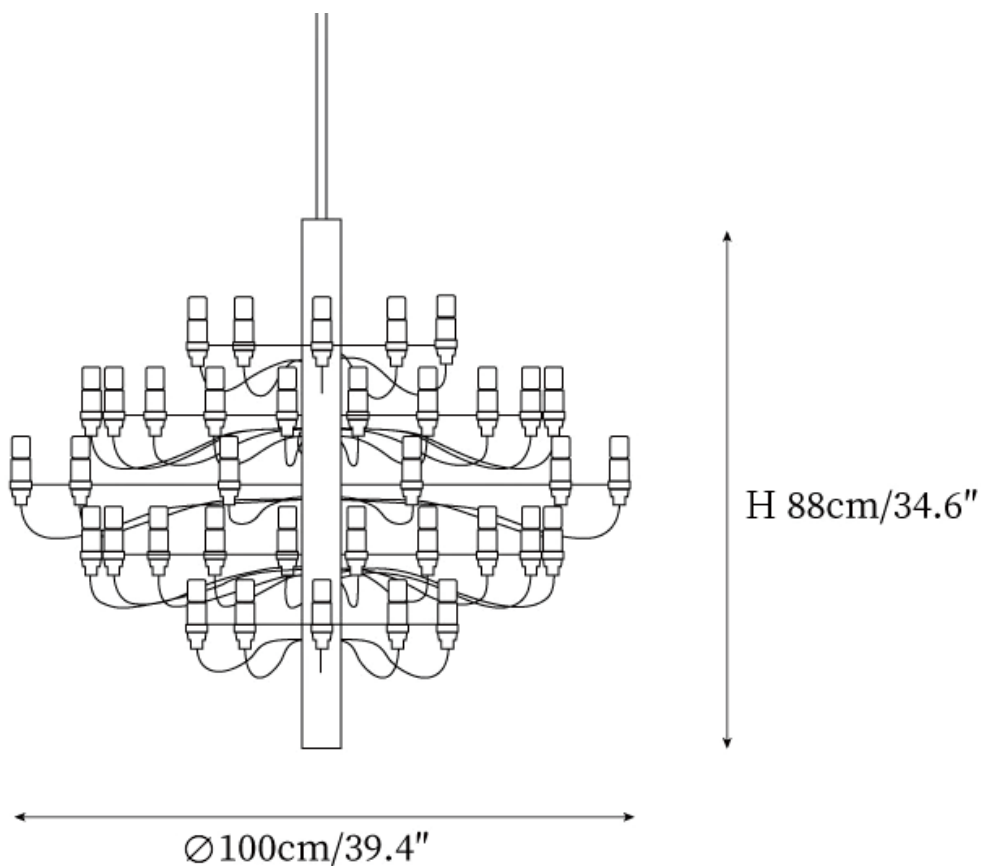

## SPECIFICATION DETAILS

<b>Fixture Dimensions</b>	D 26.8" x H 20.1"
<b>Light source</b>	E12 or E14. (Light bulb included).
<b>Wattage</b>	~ 5W incandescent bulb or LED equivalent.
<b>Voltage</b>	AC 110-240V
<b>Mounting</b>	Hardwired.
<b>Dimming</b>	Compatible with dimmable bulbs (bulb not included)
<b>Control method</b>	Compatible with common wall switches (not included)
<b>Finishes</b>	Matt black, Matt White, Chrome, Gold.
<b>Shade Details</b>	White.
<b>Material</b>	Metal, Steel, Iron.
<b>Wire Length</b>	The standard length of the cord is 59" (150 cm), the length is adjustable.

## SPECIFICATION DETAILS

<b>Fixture Dimensions</b>	D 34.6" x H 28.3"
<b>Light source</b>	E12 or E14. (Light bulb included).
<b>Wattage</b>	~ 5W incandescent bulb or LED equivalent.
<b>Voltage</b>	AC 110-240V
<b>Mounting</b>	Hardwired.
<b>Dimming</b>	Compatible with dimmable bulbs (bulb not included)
<b>Control method</b>	Compatible with common wall switches (not included)
<b>Finishes</b>	Matt black, Matt White, Chrome, Gold.
<b>Shade Details</b>	White.
<b>Material</b>	Metal, Steel, Iron.
<b>Wire Length</b>	The standard length of the cord is 59" (150 cm), the length is adjustable.

## SPECIFICATION DETAILS

<b>Fixture Dimensions</b>	D 39.4" x H 34.6"
<b>Light source</b>	E12 or E14. (Light bulb included).
<b>Wattage</b>	~ 5W incandescent bulb or LED equivalent.
<b>Voltage</b>	AC 110-240V
<b>Mounting</b>	Hardwired.
<b>Dimming</b>	Compatible with dimmable bulbs (bulb not included)
<b>Control method</b>	Compatible with common wall switches (not included)
<b>Finishes</b>	Matt black, Matt White, Chrome, Gold.
<b>Shade Details</b>	White.
<b>Material</b>	Metal, Steel, Iron.
<b>Wire Length</b>	The standard length of the cord is 59" (150 cm), the length is adjustable.