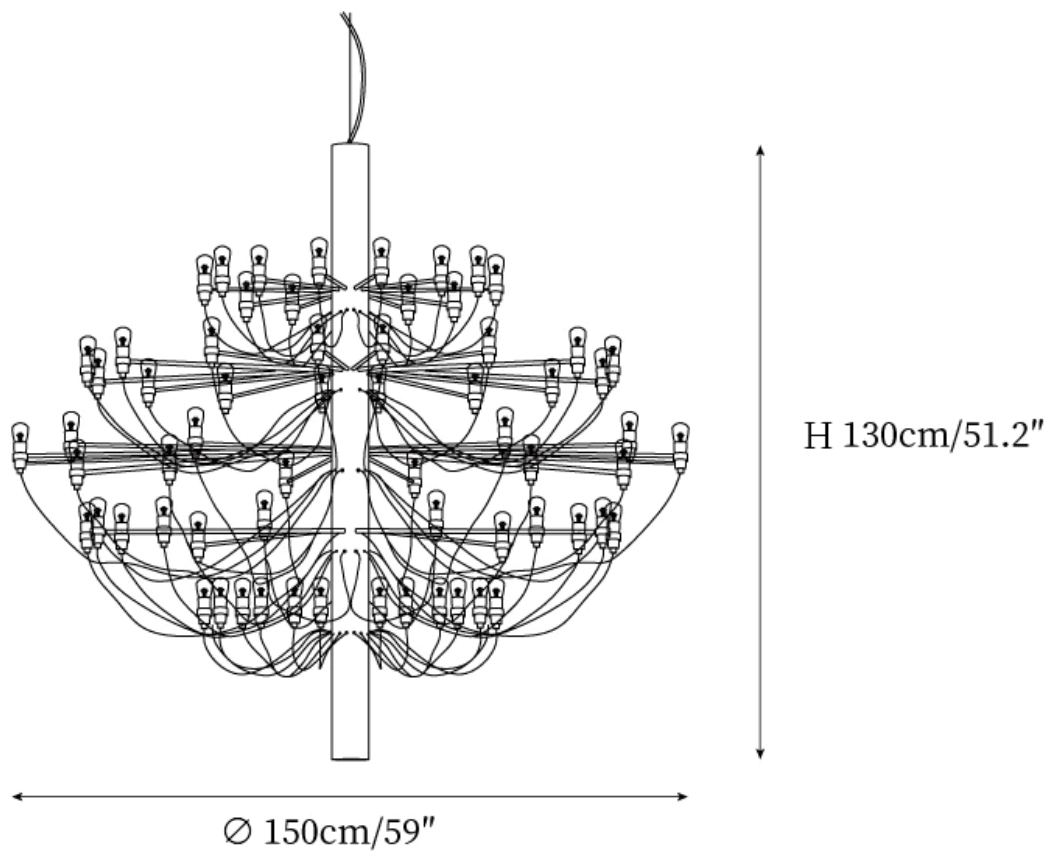

SPECIFICATION SHEET

SPECIFICATION DETAILS

Fixture Dimensions	D 59" X H 51.2"
Light source	E12 or E14. (Light bulb included).
Wattage	~ 5W incandescent bulb or LED equivalent.
Voltage	AC 110-240V
Mounting	Hardwired.
Dimming	Compatible with dimmable bulbs (bulb not included)
Control method	Compatible with common wall switches (not included)
Finishes	Matt black, Matt White, Chrome, Gold.
Shade Details	White.
Material	Metal, Steel, Iron.
Wire Length	The standard length of the cord is 59" (150 cm), the length is adjustable.