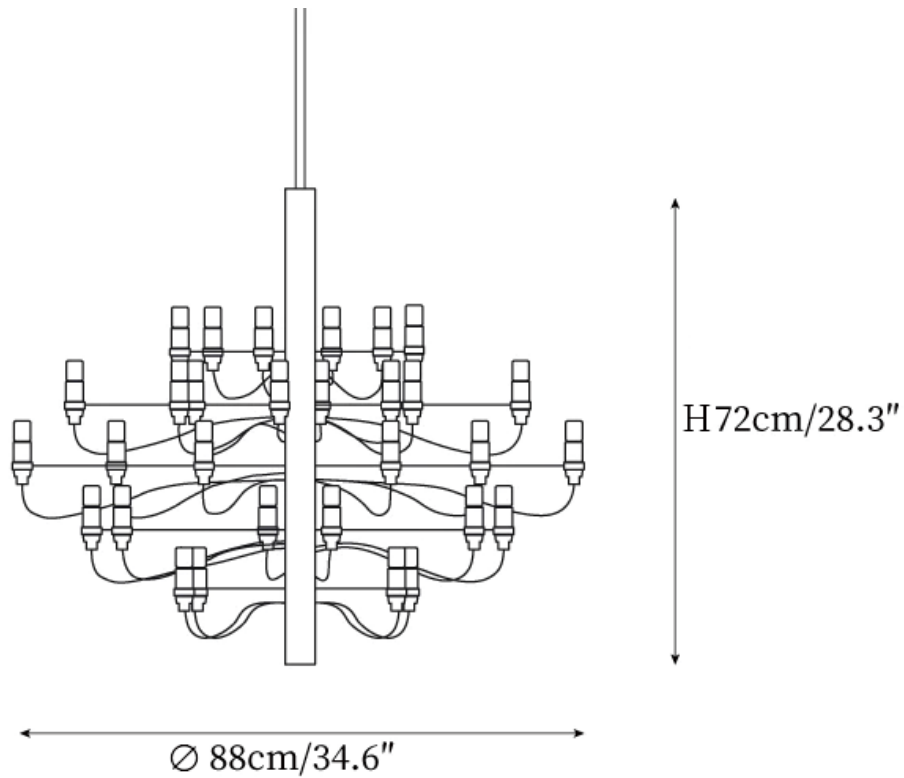

## SPECIFICATION DETAILS

<b>Fixture Dimensions</b>	D 26.8" x H 20.1"
<b>Light source</b>	E12 or E14. (Light bulb included).
<b>Wattage</b>	~ 5W incandescent bulb or LED equivalent.
<b>Voltage</b>	AC 110-240V
<b>Mounting</b>	Hardwired.
<b>Dimming</b>	Compatible with dimmable bulbs (bulb not included)
<b>Control method</b>	Compatible with common wall switches (not included)
<b>Finishes</b>	Matt black, Matt White, Chrome, Gold.
<b>Shade Details</b>	White.
<b>Material</b>	Metal, Steel, Iron.
<b>Wire Length</b>	The standard length of the cord is 59" (150 cm), the length is adjustable.

## SPECIFICATION DETAILS

<b>Fixture Dimensions</b>	D 34.6" x H 28.3"
<b>Light source</b>	E12 or E14. (Light bulb included).
<b>Wattage</b>	~ 5W incandescent bulb or LED equivalent.
<b>Voltage</b>	AC 110-240V
<b>Mounting</b>	Hardwired.
<b>Dimming</b>	Compatible with dimmable bulbs (bulb not included)
<b>Control method</b>	Compatible with common wall switches (not included)
<b>Finishes</b>	Matt black, Matt White, Chrome, Gold.
<b>Shade Details</b>	White.
<b>Material</b>	Metal, Steel, Iron.
<b>Wire Length</b>	The standard length of the cord is 59" (150 cm), the length is adjustable.

## SPECIFICATION DETAILS

<b>Fixture Dimensions</b>	D 39.4" x H 34.6"
<b>Light source</b>	E12 or E14. (Light bulb included).
<b>Wattage</b>	~ 5W incandescent bulb or LED equivalent.
<b>Voltage</b>	AC 110-240V
<b>Mounting</b>	Hardwired.
<b>Dimming</b>	Compatible with dimmable bulbs (bulb not included)
<b>Control method</b>	Compatible with common wall switches (not included)
<b>Finishes</b>	Matt black, Matt White, Chrome, Gold.
<b>Shade Details</b>	White.
<b>Material</b>	Metal, Steel, Iron.
<b>Wire Length</b>	The standard length of the cord is 59" (150 cm), the length is adjustable.