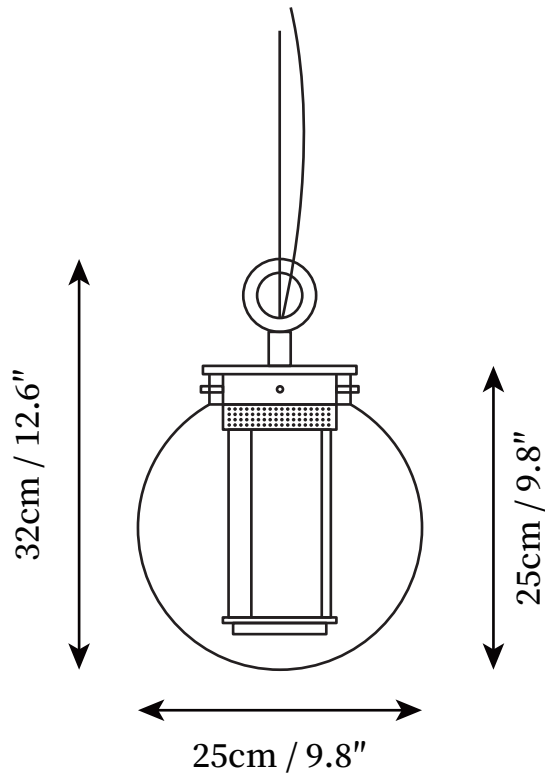

## SPECIFICATION DETAILS

\*For custom options, consult factory for details

<b>Fixture Dimensions</b>	D 7" x H 9.8"
<b>Light source</b>	E14
<b>Wattage</b>	15W
<b>Voltage</b>	AC 110-240V
<b>Color Temperature</b>	Based on the purchase of light bulbs
<b>CRI(Ra)</b>	80CRI
<b>Mounting</b>	Ceiling
<b>Driver Required</b>	NO
<b>Optional Color Temps</b>	Buy bulbs as needed
<b>LED Rated Life</b>	Based on bulb life (we do not supply bulbs)
<b>Dimming</b>	Dimming is not supported
<b>Finishes</b>	Clear , Smoke grey, Amber
<b>Glass Details</b>	Clear , Smoke grey, Amber
<b>Material</b>	Metal, Glass
<b>Wire Length</b>	59"
<b>Wire Type</b>	Black Coaxial Wire

## SPECIFICATION DETAILS

\*For custom options, consult factory for details

<b>Fixture Dimensions</b>	D 9.8" x H 12.6"
<b>Light source</b>	E14
<b>Wattage</b>	15W
<b>Voltage</b>	AC 110-240V
<b>Color Temperature</b>	Based on the purchase of light bulbs
<b>CRI(Ra)</b>	80CRI
<b>Mounting</b>	Ceiling
<b>Driver Required</b>	NO
<b>Optional Color Temps</b>	Buy bulbs as needed
<b>LED Rated Life</b>	Based on bulb life (we do not supply bulbs)
<b>Dimming</b>	Dimming is not supported
<b>Finishes</b>	Clear , Smoke grey, Amber
<b>Glass Details</b>	Clear , Smoke grey, Amber
<b>Material</b>	Metal, Glass
<b>Wire Length</b>	59"
<b>Wire Type</b>	Black Coaxial Wire

## SPECIFICATION DETAILS

\*For custom options, consult factory for details

<b>Fixture Dimensions</b>	D 8.6" x H 23.6"
<b>Light source</b>	E14
<b>Wattage</b>	15W
<b>Voltage</b>	AC 110-240V
<b>Color Temperature</b>	Based on the purchase of light bulbs
<b>CRI(Ra)</b>	80CRI
<b>Mounting</b>	Ceiling
<b>Driver Required</b>	NO
<b>Optional Color Temps</b>	Buy bulbs as needed
<b>LED Rated Life</b>	Based on bulb life (we do not supply bulbs)
<b>Dimming</b>	Dimming is not supported
<b>Finishes</b>	Clear , Smoke grey, Amber
<b>Glass Details</b>	Clear , Smoke grey, Amber
<b>Material</b>	Metal, Glass
<b>Wire Length</b>	59"
<b>Wire Type</b>	Black Coaxial Wire