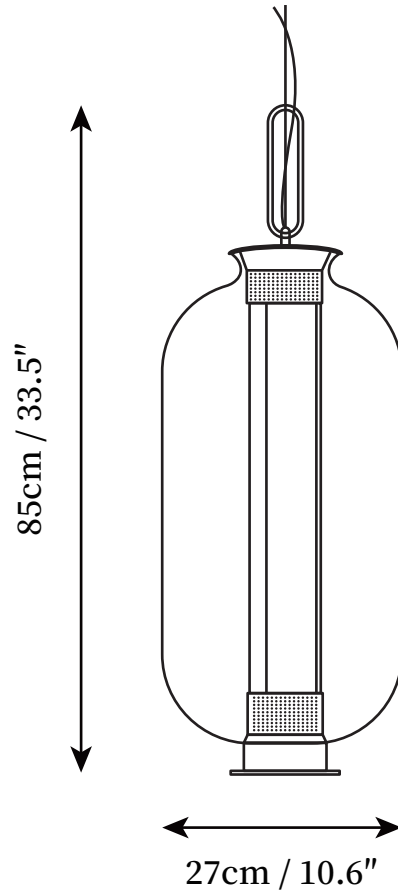

## SPECIFICATION DETAILS

\*For custom options, consult factory for details

<b>Fixture Dimensions</b>	D 9.8" x H 12.6"
<b>Light source</b>	E14
<b>Wattage</b>	15W
<b>Voltage</b>	AC 110-240V
<b>Color Temperature</b>	Based on the purchase of light bulbs
<b>CRI(Ra)</b>	80CRI
<b>Mounting</b>	Ceiling
<b>Driver Required</b>	NO
<b>Optional Color Temps</b>	Buy bulbs as needed
<b>LED Rated Life</b>	Based on bulb life (we do not supply bulbs)
<b>Dimming</b>	Dimming is not supported
<b>Finishes</b>	Clear , Smoke grey, Amber
<b>Glass Details</b>	Clear , Smoke grey, Amber
<b>Material</b>	Metal, Glass
<b>Wire Length</b>	59"
<b>Wire Type</b>	Black Coaxial Wire

## SPECIFICATION DETAILS

\*For custom options, consult factory for details

<b>Fixture Dimensions</b>	D 8.6" x H 23.6"
<b>Light source</b>	E14
<b>Wattage</b>	15W
<b>Voltage</b>	AC 110-240V
<b>Color Temperature</b>	Based on the purchase of light bulbs
<b>CRI(Ra)</b>	80CRI
<b>Mounting</b>	Ceiling
<b>Driver Required</b>	NO
<b>Optional Color Temps</b>	Buy bulbs as needed
<b>LED Rated Life</b>	Based on bulb life (we do not supply bulbs)
<b>Dimming</b>	Dimming is not supported
<b>Finishes</b>	Clear , Smoke grey, Amber
<b>Glass Details</b>	Clear , Smoke grey, Amber
<b>Material</b>	Metal, Glass
<b>Wire Length</b>	59"
<b>Wire Type</b>	Black Coaxial Wire

## SPECIFICATION DETAILS

\*For custom options, consult factory for details

<b>Fixture Dimensions</b>	D 10.6" x H 33.5"
<b>Light source</b>	E14
<b>Wattage</b>	15W
<b>Voltage</b>	AC 110-240V
<b>Color Temperature</b>	Based on the purchase of light bulbs
<b>CRI(Ra)</b>	80CRI
<b>Mounting</b>	Ceiling
<b>Driver Required</b>	NO
<b>Optional Color Temps</b>	Buy bulbs as needed
<b>LED Rated Life</b>	Based on bulb life (we do not supply bulbs)
<b>Dimming</b>	Dimming is not supported
<b>Finishes</b>	Clear , Smoke grey, Amber
<b>Glass Details</b>	Clear , Smoke grey, Amber
<b>Material</b>	Metal, Glass
<b>Wire Length</b>	59"
<b>Wire Type</b>	Black Coaxial Wire