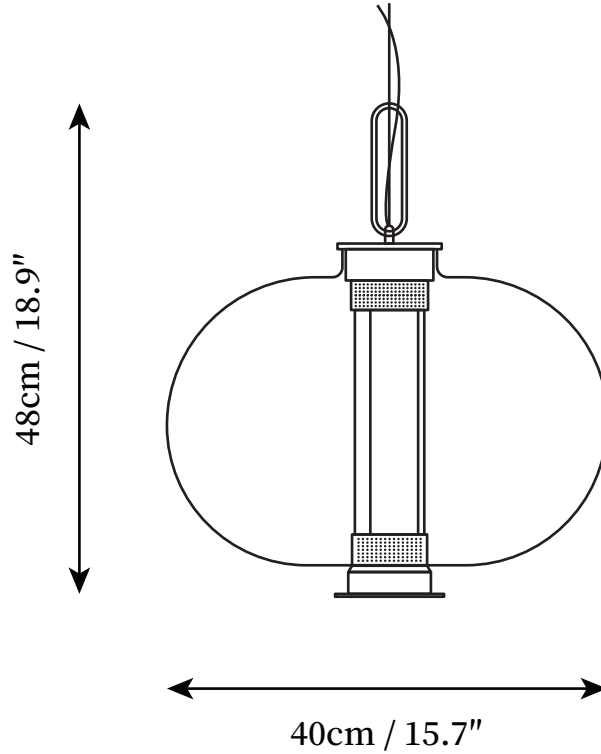

SPECIFICATION SHEET

SPECIFICATION DETAILS

*For custom options, consult factory for details

Fixture Dimensions	D 15.7" x H 18.9"
Light source	E14
Wattage	15W
Voltage	AC 110-240V
Color Temperature	Based on the purchase of light bulbs
CRI(Ra)	80CRI
Mounting	Ceiling
Driver Required	NO
Optional Color Temps	Buy bulbs as needed
LED Rated Life	Based on bulb life (we do not supply bulbs)
Dimming	Dimming is not supported
Finishes	Clear , Smoke grey, Amber
Glass Details	Clear , Smoke grey, Amber
Material	Metal, Glass
Wire Length	59"
Wire Type	Black Coaxial Wire