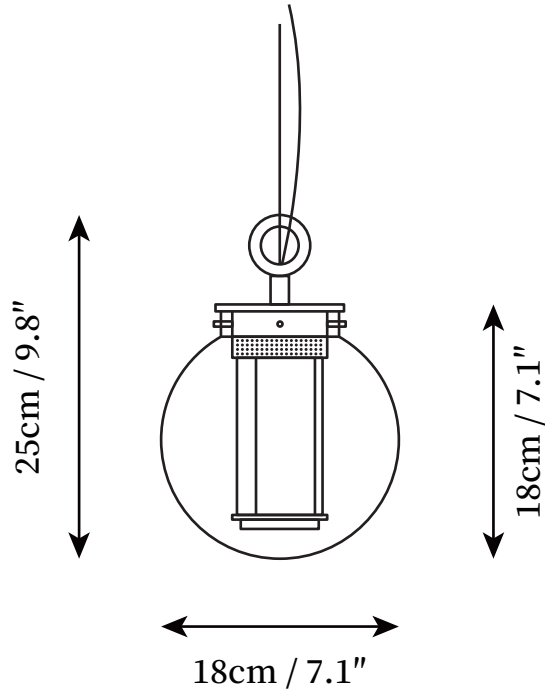

## SPECIFICATION DETAILS

\*For custom options, consult factory for details

<b>Fixture Dimensions</b>	D 7" x H 9.8"
<b>Light source</b>	E14
<b>Wattage</b>	15W
<b>Voltage</b>	AC 110-240V
<b>Color Temperature</b>	Based on the purchase of light bulbs
<b>CRI(Ra)</b>	80CRI
<b>Mounting</b>	Ceiling
<b>Driver Required</b>	NO
<b>Optional Color Temps</b>	Buy bulbs as needed
<b>LED Rated Life</b>	Based on bulb life (we do not supply bulbs)
<b>Dimming</b>	Dimming is not supported
<b>Finishes</b>	Clear , Smoke grey, Amber
<b>Glass Details</b>	Clear , Smoke grey, Amber
<b>Material</b>	Metal, Glass
<b>Wire Length</b>	59"
<b>Wire Type</b>	Black Coaxial Wire

## SPECIFICATION DETAILS

\*For custom options, consult factory for details

<b>Fixture Dimensions</b>	D 9.8" x H 12.6"
<b>Light source</b>	E14
<b>Wattage</b>	15W
<b>Voltage</b>	AC 110-240V
<b>Color Temperature</b>	Based on the purchase of light bulbs
<b>CRI(Ra)</b>	80CRI
<b>Mounting</b>	Ceiling
<b>Driver Required</b>	NO
<b>Optional Color Temps</b>	Buy bulbs as needed
<b>LED Rated Life</b>	Based on bulb life (we do not supply bulbs)
<b>Dimming</b>	Dimming is not supported
<b>Finishes</b>	Clear , Smoke grey, Amber
<b>Glass Details</b>	Clear , Smoke grey, Amber
<b>Material</b>	Metal, Glass
<b>Wire Length</b>	59"
<b>Wire Type</b>	Black Coaxial Wire

## SPECIFICATION DETAILS

\*For custom options, consult factory for details

<b>Fixture Dimensions</b>	D 8.6" x H 23.6"
<b>Light source</b>	E14
<b>Wattage</b>	15W
<b>Voltage</b>	AC 110-240V
<b>Color Temperature</b>	Based on the purchase of light bulbs
<b>CRI(Ra)</b>	80CRI
<b>Mounting</b>	Ceiling
<b>Driver Required</b>	NO
<b>Optional Color Temps</b>	Buy bulbs as needed
<b>LED Rated Life</b>	Based on bulb life (we do not supply bulbs)
<b>Dimming</b>	Dimming is not supported
<b>Finishes</b>	Clear , Smoke grey, Amber
<b>Glass Details</b>	Clear , Smoke grey, Amber
<b>Material</b>	Metal, Glass
<b>Wire Length</b>	59"
<b>Wire Type</b>	Black Coaxial Wire