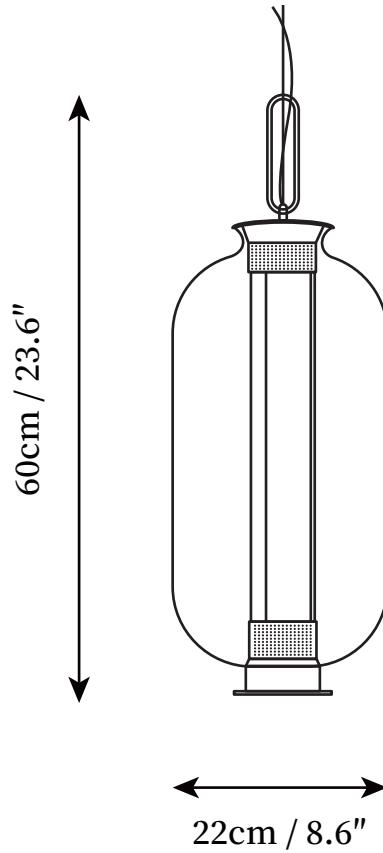

## SPECIFICATION DETAILS

\*For custom options, consult factory for details

<b>Fixture Dimensions</b>	D 7" x H 9.8"
<b>Light source</b>	E14
<b>Wattage</b>	15W
<b>Voltage</b>	AC 110-240V
<b>Color Temperature</b>	Based on the purchase of light bulbs
<b>CRI(Ra)</b>	80CRI
<b>Mounting</b>	Ceiling
<b>Driver Required</b>	NO
<b>Optional Color Temps</b>	Buy bulbs as needed
<b>LED Rated Life</b>	Based on bulb life (we do not supply bulbs)
<b>Dimming</b>	Dimming is not supported
<b>Finishes</b>	Clear , Smoke grey, Amber
<b>Glass Details</b>	Clear , Smoke grey, Amber
<b>Material</b>	Metal, Glass
<b>Wire Length</b>	59"
<b>Wire Type</b>	Black Coaxial Wire

## SPECIFICATION DETAILS

\*For custom options, consult factory for details

<b>Fixture Dimensions</b>	D 9.8" x H 12.6"
<b>Light source</b>	E14
<b>Wattage</b>	15W
<b>Voltage</b>	AC 110-240V
<b>Color Temperature</b>	Based on the purchase of light bulbs
<b>CRI(Ra)</b>	80CRI
<b>Mounting</b>	Ceiling
<b>Driver Required</b>	NO
<b>Optional Color Temps</b>	Buy bulbs as needed
<b>LED Rated Life</b>	Based on bulb life (we do not supply bulbs)
<b>Dimming</b>	Dimming is not supported
<b>Finishes</b>	Clear , Smoke grey, Amber
<b>Glass Details</b>	Clear , Smoke grey, Amber
<b>Material</b>	Metal, Glass
<b>Wire Length</b>	59"
<b>Wire Type</b>	Black Coaxial Wire

## SPECIFICATION DETAILS

\*For custom options, consult factory for details

<b>Fixture Dimensions</b>	D 8.6" x H 23.6"
<b>Light source</b>	E14
<b>Wattage</b>	15W
<b>Voltage</b>	AC 110-240V
<b>Color Temperature</b>	Based on the purchase of light bulbs
<b>CRI(Ra)</b>	80CRI
<b>Mounting</b>	Ceiling
<b>Driver Required</b>	NO
<b>Optional Color Temps</b>	Buy bulbs as needed
<b>LED Rated Life</b>	Based on bulb life (we do not supply bulbs)
<b>Dimming</b>	Dimming is not supported
<b>Finishes</b>	Clear , Smoke grey, Amber
<b>Glass Details</b>	Clear , Smoke grey, Amber
<b>Material</b>	Metal, Glass
<b>Wire Length</b>	59"
<b>Wire Type</b>	Black Coaxial Wire