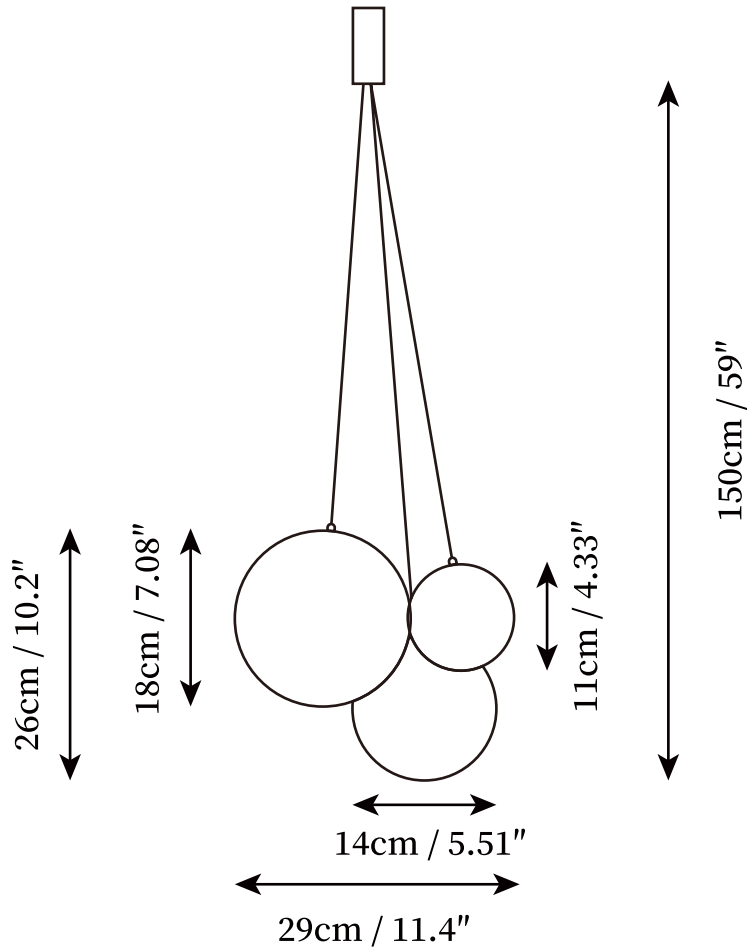

SPECIFICATION SHEET

SPECIFICATION DETAILS

*For custom options, consult factory for details

Fixture Dimensions	D 11.4" x W 10.2" x H 59"
Light source	G4 (bulb not included)
Wattage	MAX 3W incandescent bulb or LED equivalent.
Voltage	AC 110-240V
Mounting	Hardwired.
Dimming	Compatible with dimmable bulbs (bulb not included)
Control method	Compatible with common wall switches (not included)
Finishes	Chrome
Glass Finish	Shiny Smoke, Clear, Gold, Rose gold
Material	Metal, Glass, Iron
Wire Length	The standard length of the suspended wire is 59" (150 cm) and the length is adjustable.