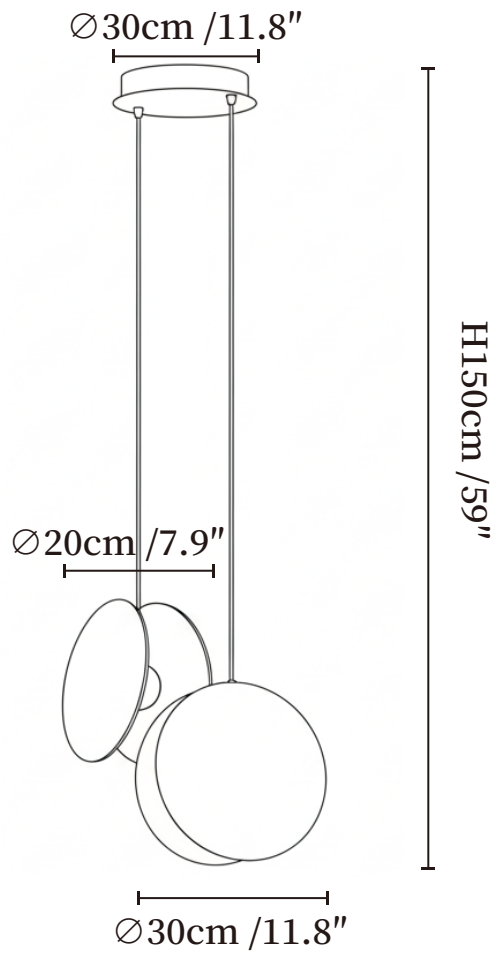

SPECIFICATION SHEET

SPECIFICATION DETAILS

*For custom options, consult factory for details

Fixture Dimensions	D 11.8" x H 11.8"
Light source	GU10 (bulb not included).
Wattage	~ 10W incandescent bulb or LED equivalent.
Voltage	AC 110-240V
Mounting	Hardwired.
Dimming	Compatible with dimmable bulbs (bulb not included)
Control method	Compatible with common wall switches(not included)
Finishes	Orange, Pink, Green, Yellow, White, Khaki.
Shade Details	Orange, Pink, Green, Yellow, White, Khaki.
Material	Stainless steel.
Wire Length	The standard length of the cord is 59" (150 cm), the length is adjustable.