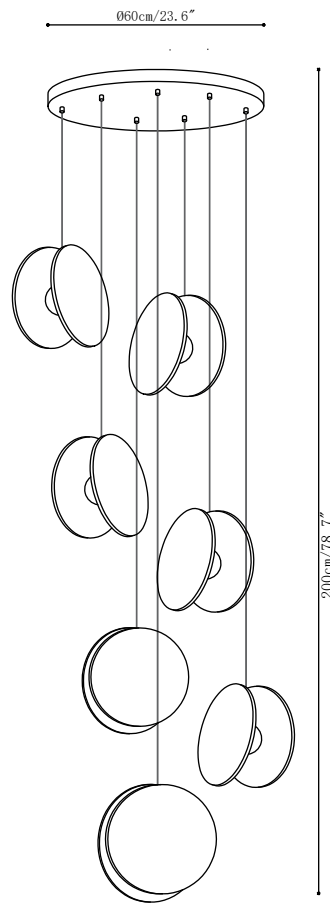

SPECIFICATION SHEET

SPECIFICATION DETAILS

*For custom options, consult factory for details

Fixture Dimensions	Φ 23.6" x H 78.7"
Light source	GU10 (bulb not included).
Wattage	~ 10W incandescent bulb or LED equivalent.
Voltage	AC 110-240V
Mounting	Hardwired.
Dimming	Compatible with dimmable bulbs (bulb not included)
Control method	Compatible with common wall switches (not included)
Finishes	Orange, Pink, Green, Yellow, White, Khaki.
Shade Details	Orange, Pink, Green, Yellow, White, Khaki.
Material	Stainless steel.
Wire Length	The standard length of the cord is 59" (150 cm), the length is adjustable.