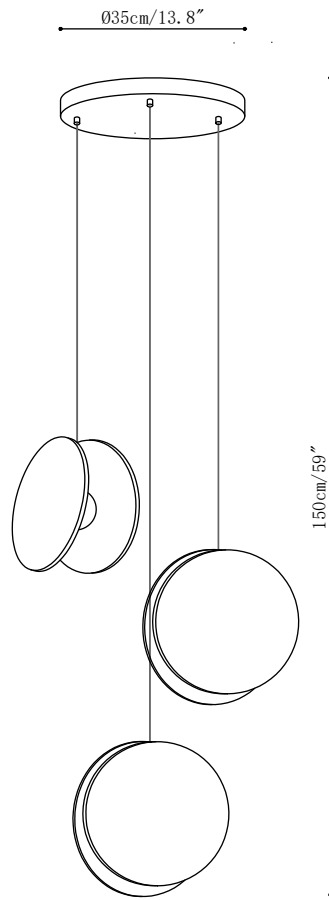

SPECIFICATION SHEET

SPECIFICATION DETAILS

*For custom options, consult factory for details

Fixture Dimensions	Φ 13.8" x H 59"
Light source	GU10 (bulb not included).
Wattage	~ 10W incandescent bulb or LED equivalent.
Voltage	AC 110-240V
Mounting	Hardwired.
Dimming	Compatible with dimmable bulbs (bulb not included)
Control method	Compatible with common wall switches(not included)
Finishes	Orange, Pink, Green, Yellow, White, Khaki.
Shade Details	Orange, Pink, Green, Yellow, White, Khaki.
Material	Stainless steel.
Wire Length	The standard length of the cord is 59" (150 cm), the length is adjustable.