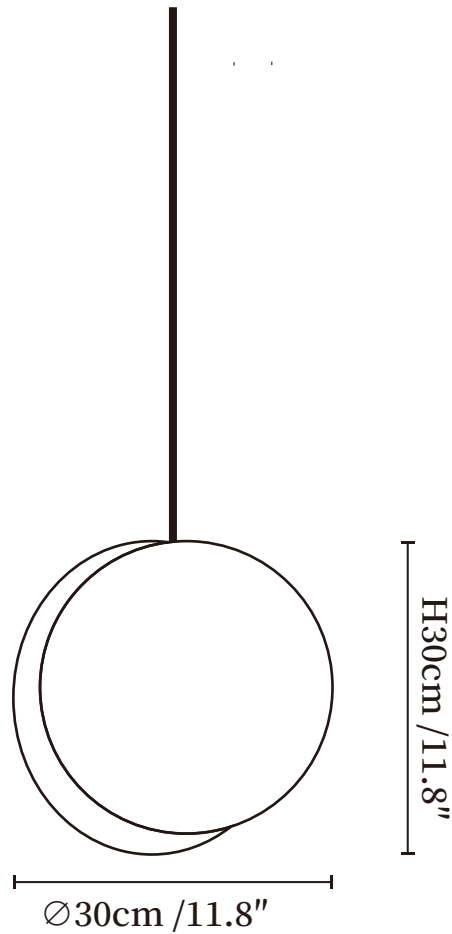

## SPECIFICATION DETAILS

\*For custom options, consult factory for details

|                           |  |
|---------------------------|--|
| <b>Fixture Dimensions</b> | D 7.9" x H 7.9", D 11.8" x H 11.8"   |
| <b>Light source</b>       | GU10 (bulb not included).  |
| <b>Wattage</b>            | ~ 10W incandescent bulb or LED equivalent.                                 |
| <b>Voltage</b>            | AC 110-240V  |
| <b>Mounting</b>           | Hardwired.   |
| <b>Dimming</b>            | Compatible with dimmable bulbs (bulb not included)                         |
| <b>Control method</b>     | Compatible with common wall switches (not included)                        |
| <b>Finishes</b>           | Orange, Pink, Green, Yellow, White, Khaki.                                 |
| <b>Shade Details</b>      | Orange, Pink, Green, Yellow, White, Khaki.                                 |
| <b>Material</b>           | Stainless steel.   |
| <b>Wire Length</b>        | The standard length of the cord is 59" (150 cm), the length is adjustable. |