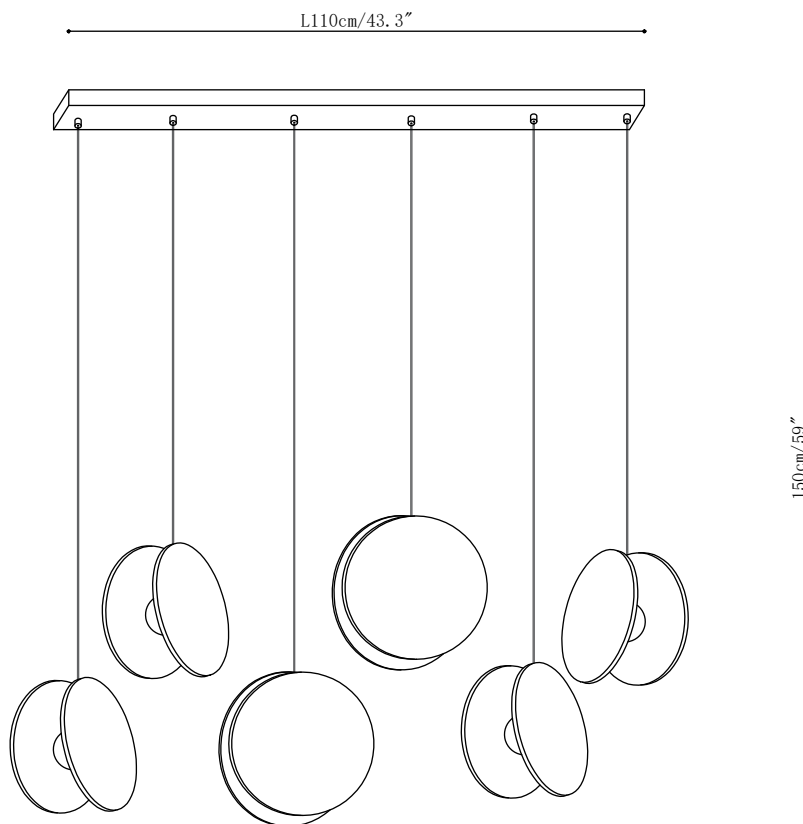

SPECIFICATION SHEET

SPECIFICATION DETAILS

*For custom options, consult factory for details

Fixture Dimensions	L 43.3" x H 59"
Light source	GU10 (bulb not included).
Wattage	~ 10W incandescent bulb or LED equivalent.
Voltage	AC 110-240V
Mounting	Hardwired.
Dimming	Compatible with dimmable bulbs (bulb not included)
Control method	Compatible with common wall switches(not included)
Finishes	Orange, Pink, Green, Yellow, White, Khaki.
Shade Details	Orange, Pink, Green, Yellow, White, Khaki.
Material	Stainless steel.
Wire Length	The standard length of the cord is 59" (150 cm), the length is adjustable.