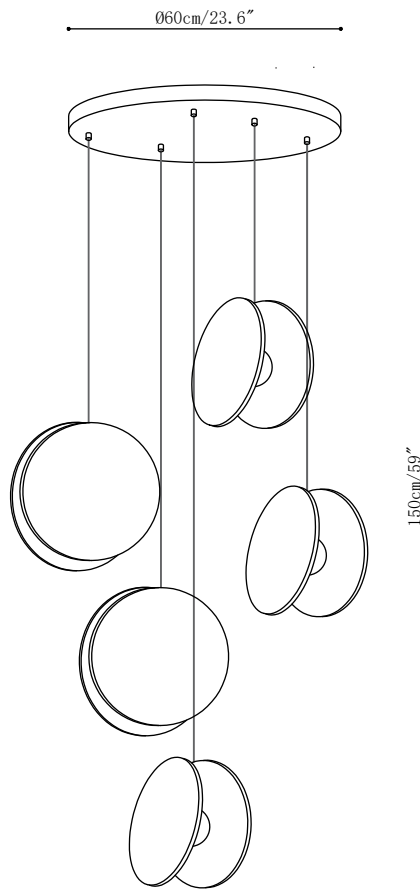

SPECIFICATION SHEET

SPECIFICATION DETAILS

*For custom options, consult factory for details

Fixture Dimensions	Φ 23.6" x H 59"
Light source	GU10 (bulb not included).
Wattage	~ 10W incandescent bulb or LED equivalent.
Voltage	AC 110-240V
Mounting	Hardwired.
Dimming	Compatible with dimmable bulbs (bulb not included)
Control method	Compatible with common wall switches (not included)
Finishes	Orange, Pink, Green, Yellow, White, Khaki.
Shade Details	Orange, Pink, Green, Yellow, White, Khaki.
Material	Stainless steel.
Wire Length	The standard length of the cord is 59" (150 cm), the length is adjustable.