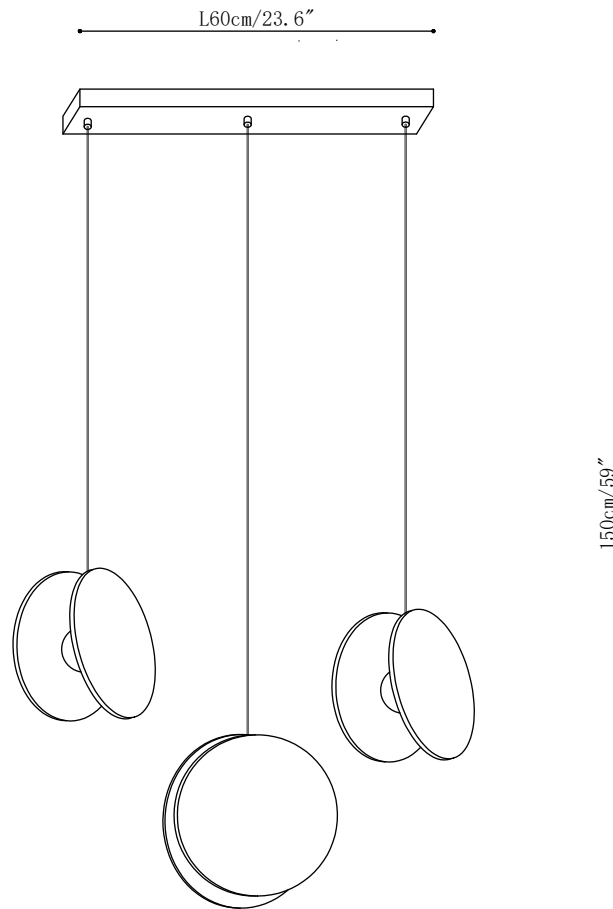

SPECIFICATION SHEET

SPECIFICATION DETAILS

*For custom options, consult factory for details

Fixture Dimensions	L 23.6" x H 59"
Light source	GU10 (bulb not included).
Wattage	~ 10W incandescent bulb or LED equivalent.
Voltage	AC 110-240V
Mounting	Hardwired.
Dimming	Compatible with dimmable bulbs (bulb not included)
Control method	Compatible with common wall switches (not included)
Finishes	Orange, Pink, Green, Yellow, White, Khaki.
Shade Details	Orange, Pink, Green, Yellow, White, Khaki.
Material	Stainless steel.
Wire Length	The standard length of the cord is 59" (150 cm), the length is adjustable.