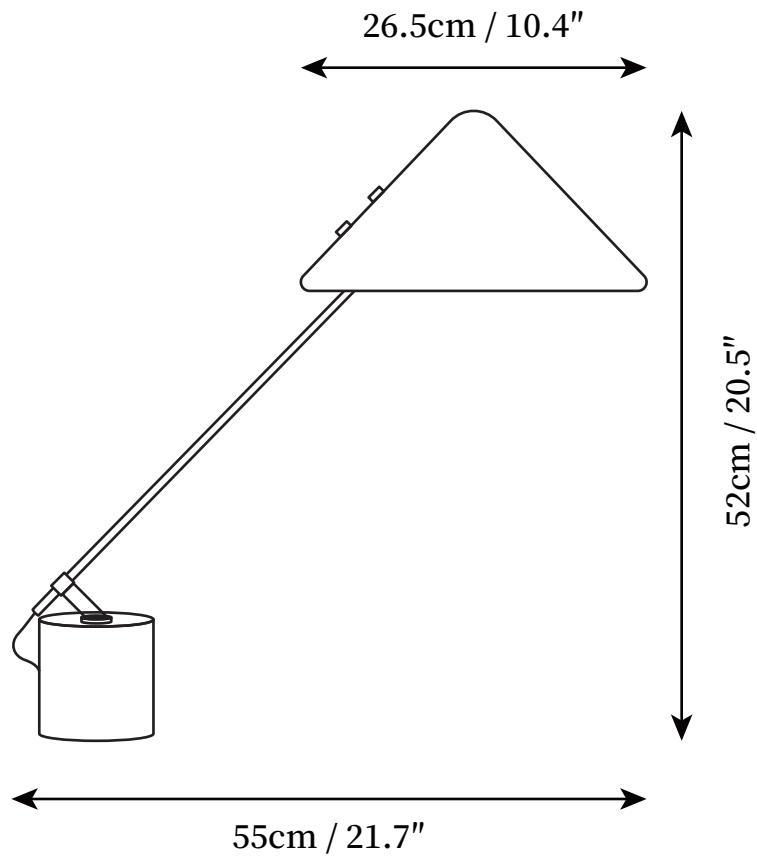

## SPECIFICATION DETAILS

\*For custom options, consult factory for details

<b>Fixture Dimensions</b>	L 21.7" x H 20.5"
<b>Light source</b>	G9
<b>Wattage</b>	3W
<b>Voltage</b>	AC 110-240V
<b>Color Temperature</b>	Based on the purchase of light bulbs
<b>CRI(Ra)</b>	80CRI
<b>Mounting</b>	Table
<b>Driver Required</b>	NO
<b>Optional Color Temps</b>	Buy bulbs as needed
<b>LED Rated Life</b>	Based on bulb life (we do not supply bulbs)
<b>Dimming</b>	Dimming is not supported
<b>Finishes</b>	stainless steel
<b>Shade Details</b>	White
<b>Material</b>	Steel, Aluminum alloy
<b>Wire Length</b>	59"
<b>Wire Type</b>	Wires with switch plugs